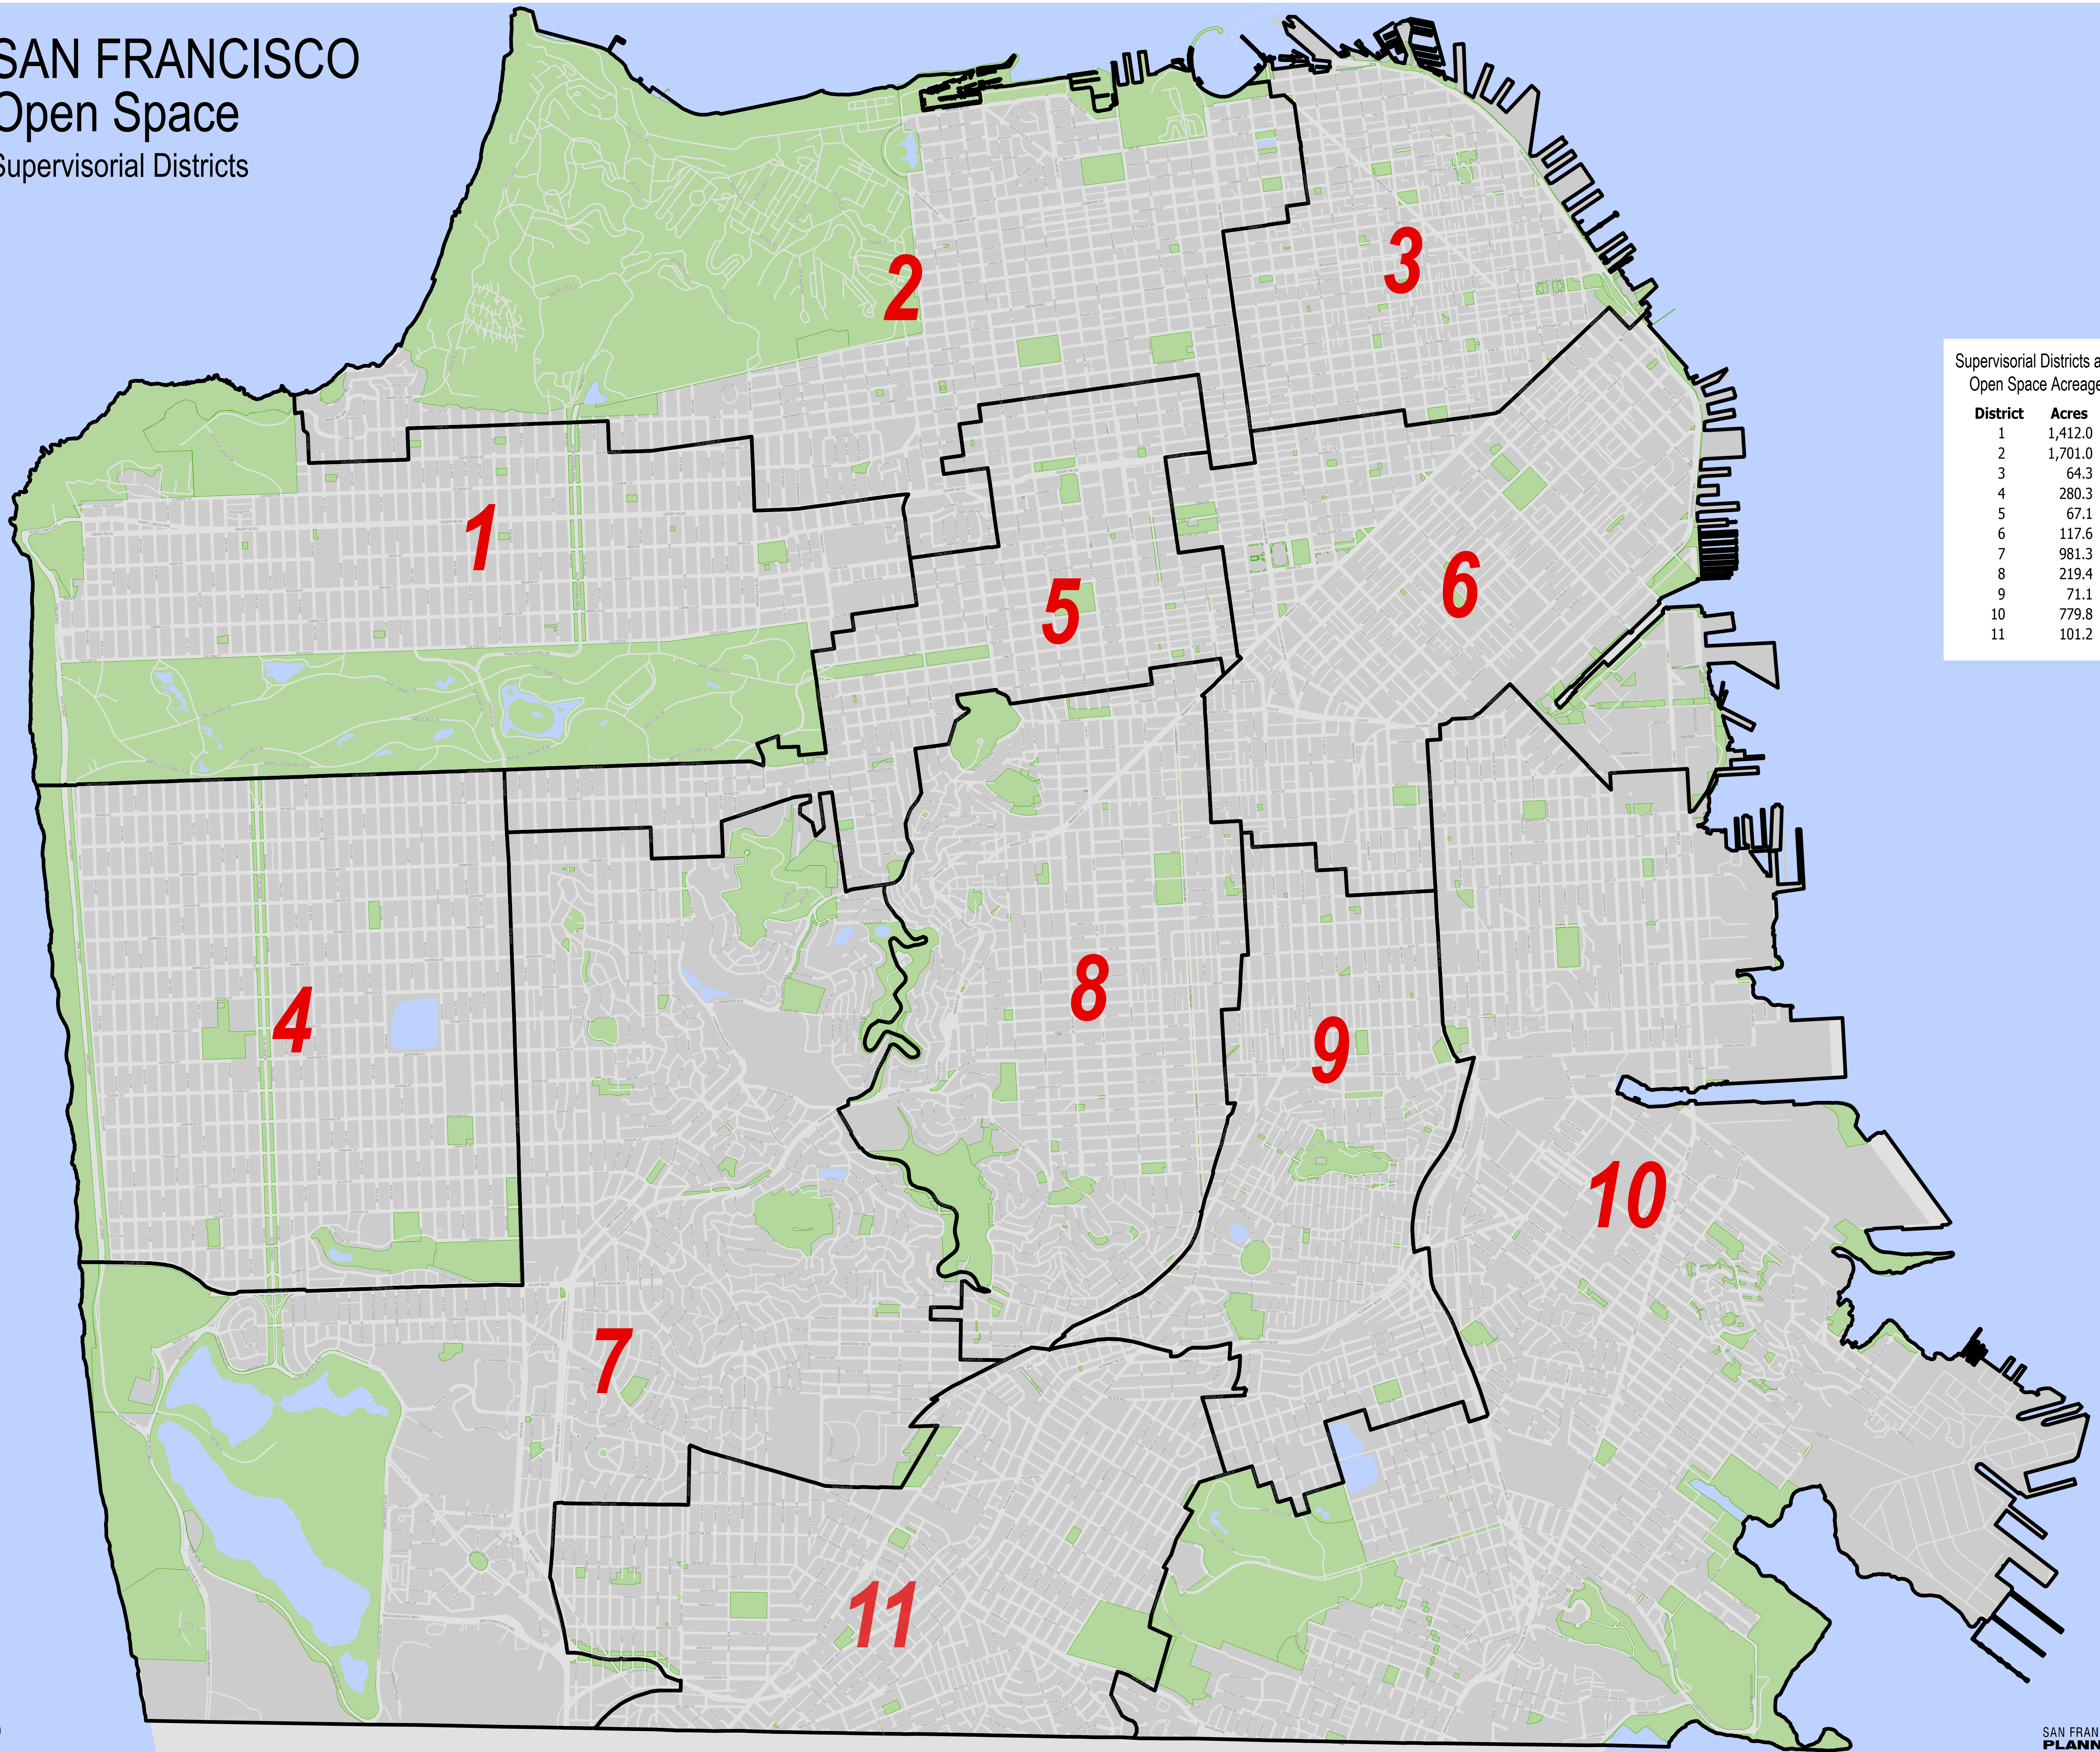

SAN FRANCISCO

Open Space

Supervisory Districts

District	Acres
1	1,412.0
2	1,701.0
3	64.3
4	280.3
5	67.1
6	117.6
7	981.3
8	219.4
9	71.1
10	779.8
11	101.2

2 Miles