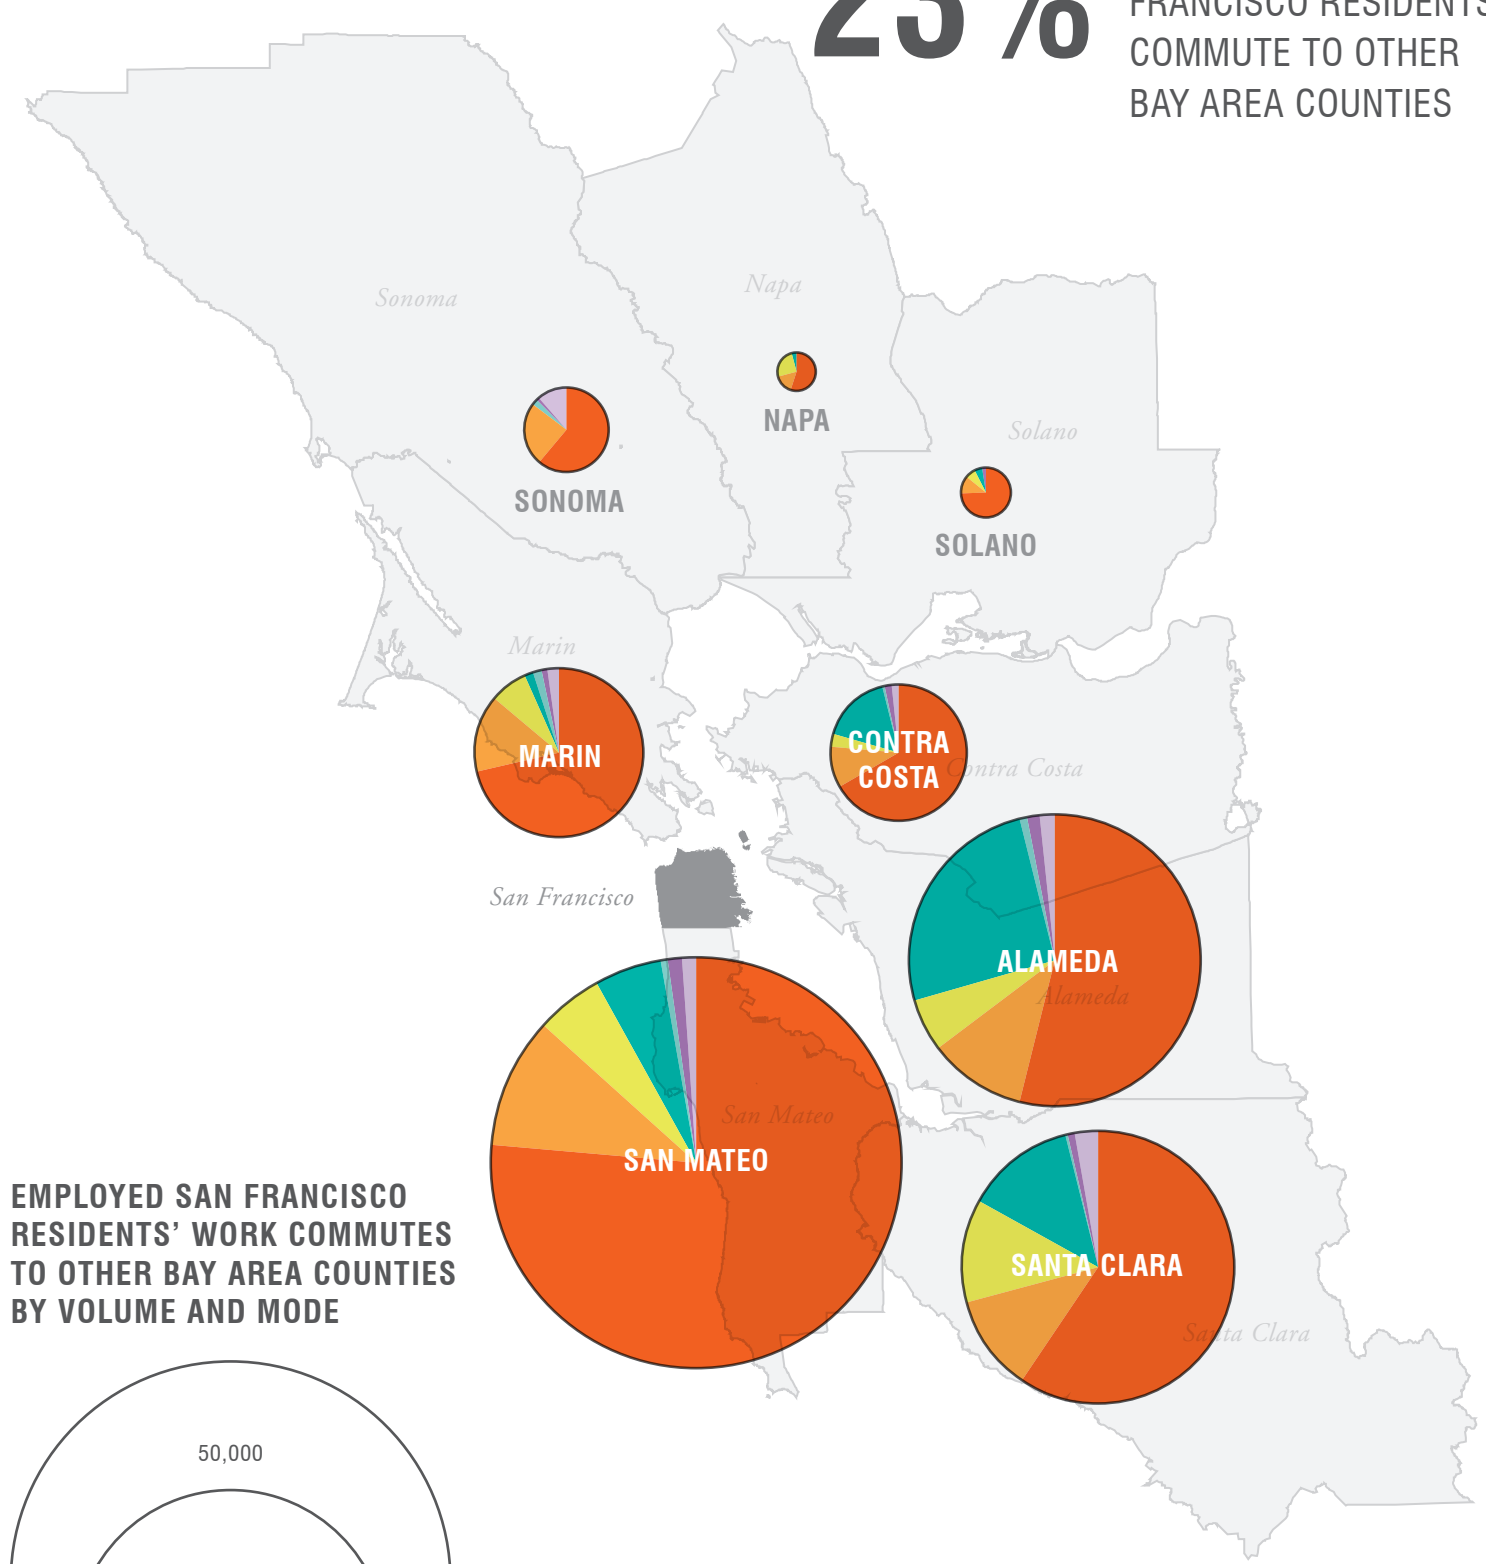

23%

OF EMPLOYED SAN FRANCISCO RESIDENTS
COMMUTE TO OTHER
BAY AREA COUNTIES

EMPLOYED SAN FRANCISCO RESIDENTS' WORK COMMUTES TO OTHER BAY AREA COUNTIES BY VOLUME AND MODE

TRANSPORATION MODE

Source: U.S. Census Bureau: American Community Survey 2006-2010