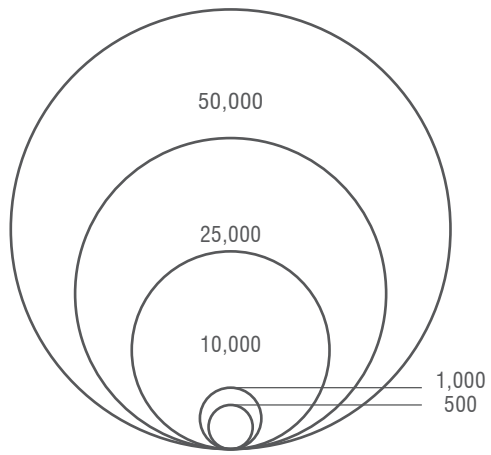

23%

OF EMPLOYED SAN FRANCISCO RESIDENTS
COMMUTE TO OTHER
BAY AREA COUNTIES

EMPLOYED SAN FRANCISCO RESIDENTS' WORK COMMUTES TO OTHER BAY AREA COUNTIES BY VOLUME AND MODE

TRANSPORATION MODE

Source: U.S. Census Bureau: American Community Survey 2006-2010