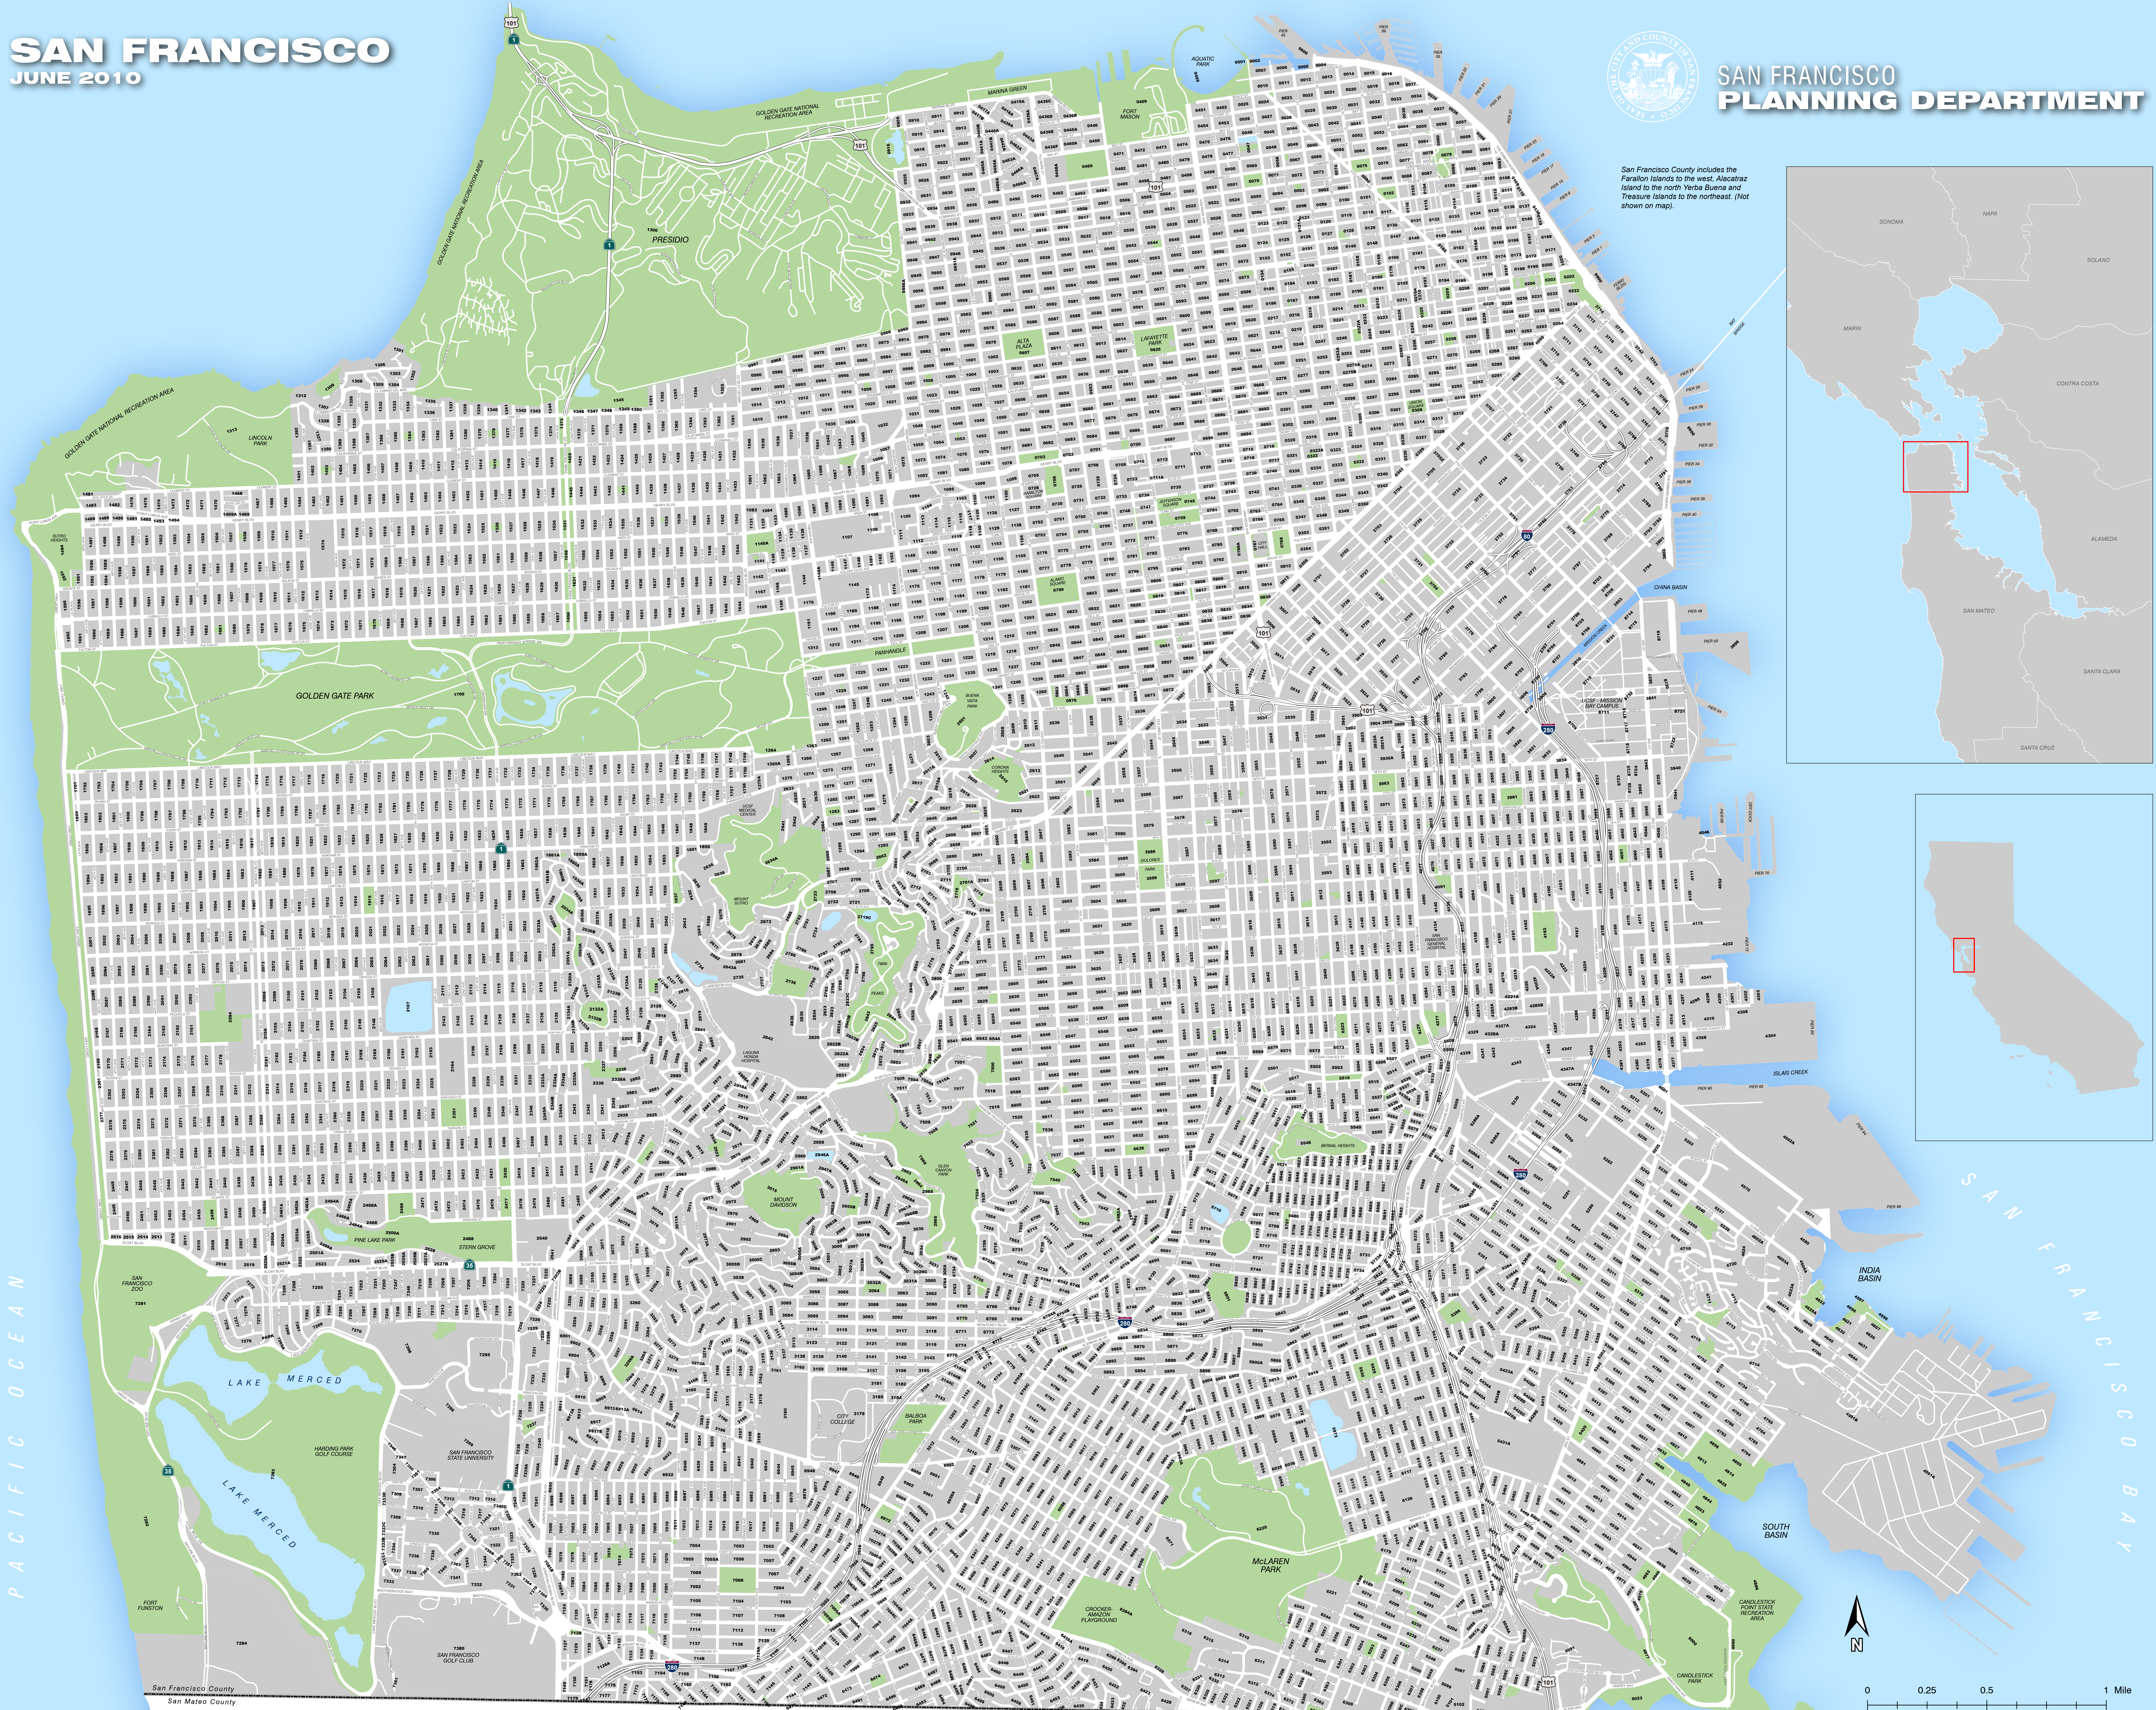

PACIFIC OCEAN

SAN FRANCISCO BAY

San Francisco County
San Mateo County