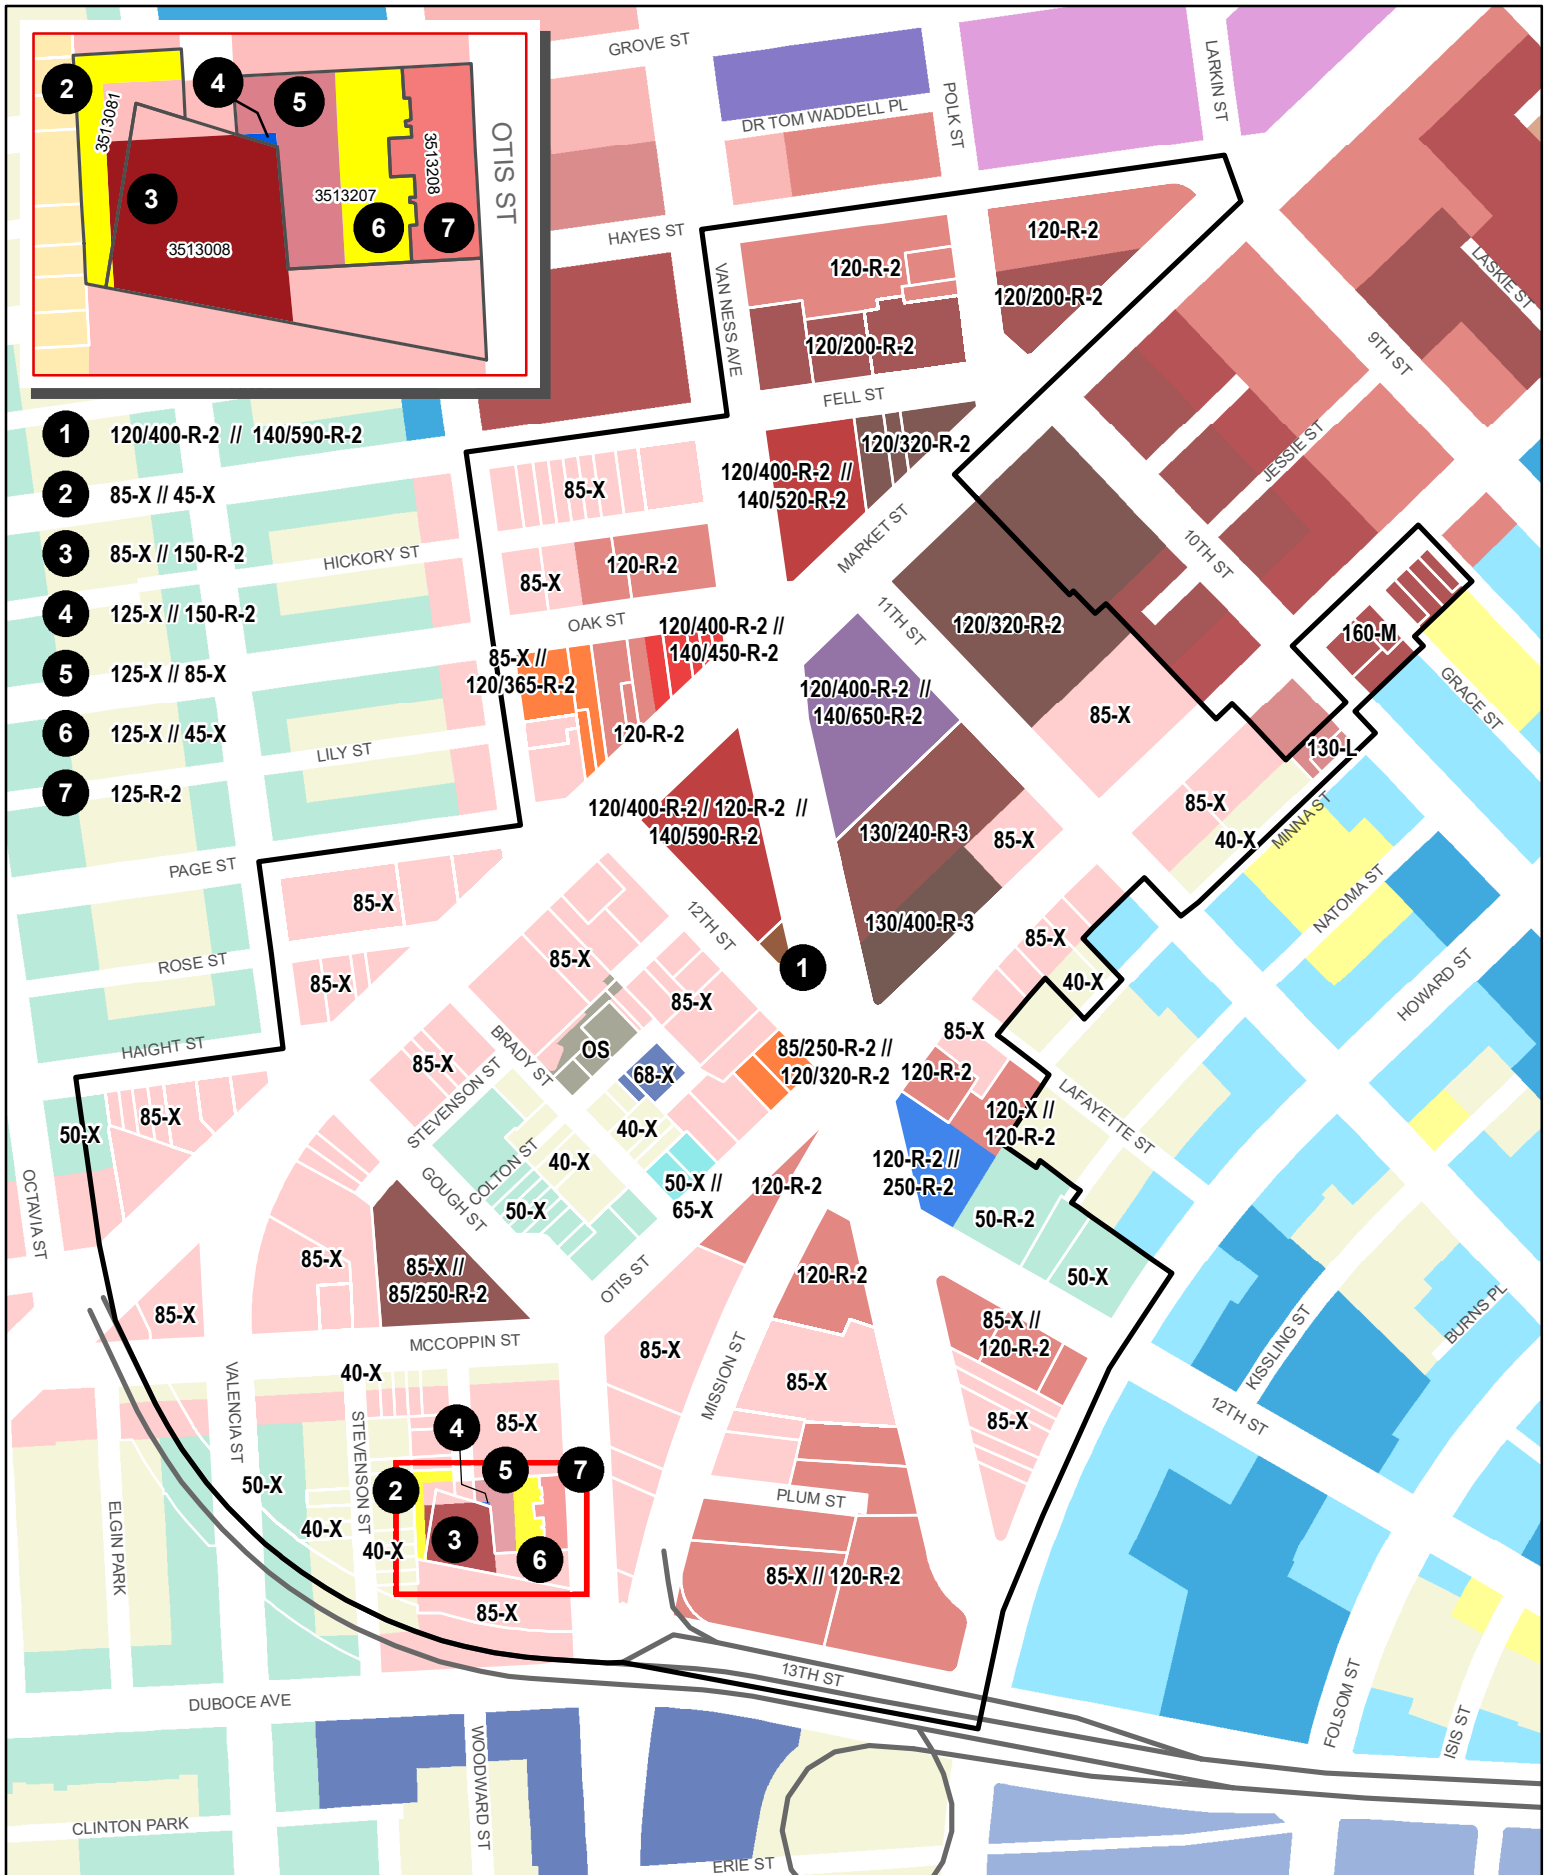

The Hub - Existing Height Limits and Bulk Districts
SAN FRANCISCO

0 250 500 1,000 Feet

The Hub - Proposed Height Limits and Bulk Districts
 SAN FRANCISCO