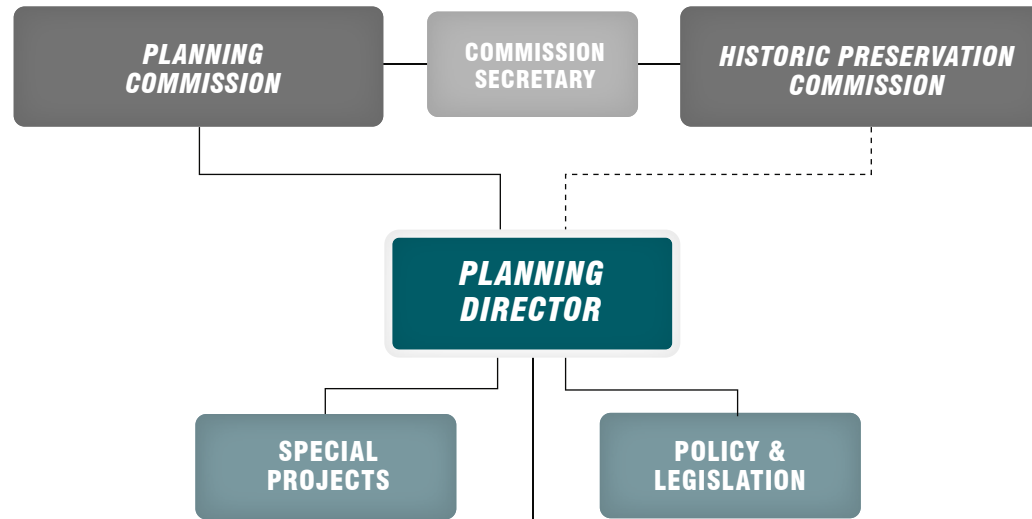

# High Level Functional Organization Chart

1. **COMMUNICATIONS** includes:  
Public Records, Media,  
Community Outreach, Web

2. **OVERLAPPING FUNCTIONS:**  
Categorical Exemptions,  
Design Review, Mitigation  
Monitoring, Plan  
Implementation,  
Preservation, Project  
Assessment/Review,  
Transportation Planning

+ **MAJOR PROJECT  
OVERSIGHT PROPOSAL:**  
Management and Planner IVs.

COMMISSIONS

DIRECTOR'S OFFICE

DEPARTMENT SECTIONS