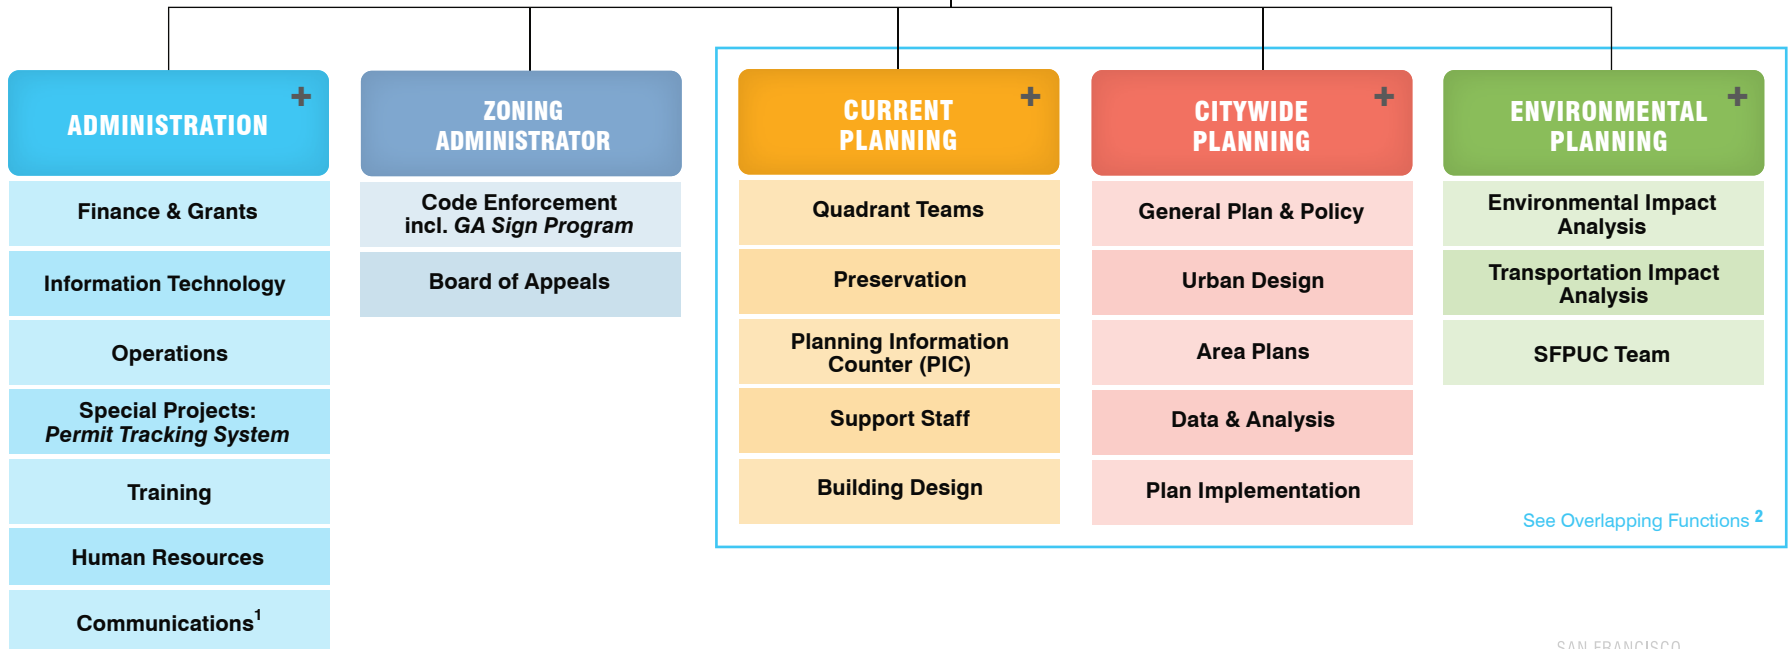

# High Level Functional Organization Chart

1. **COMMUNICATIONS** includes:  
Public Records, Media,  
Community Outreach, Web

2. **OVERLAPPING FUNCTIONS:**  
Categorical Exemptions,  
Design Review, Mitigation  
Monitoring, Plan  
Implementation,  
Preservation, Project  
Assessment/Review,  
Transportation Planning

+ **MAJOR PROJECT  
OVERSIGHT PROPOSAL:**  
Management and Planner IVs.

COMMISSIONS

DIRECTOR'S OFFICE

DEPARTMENT SECTIONS