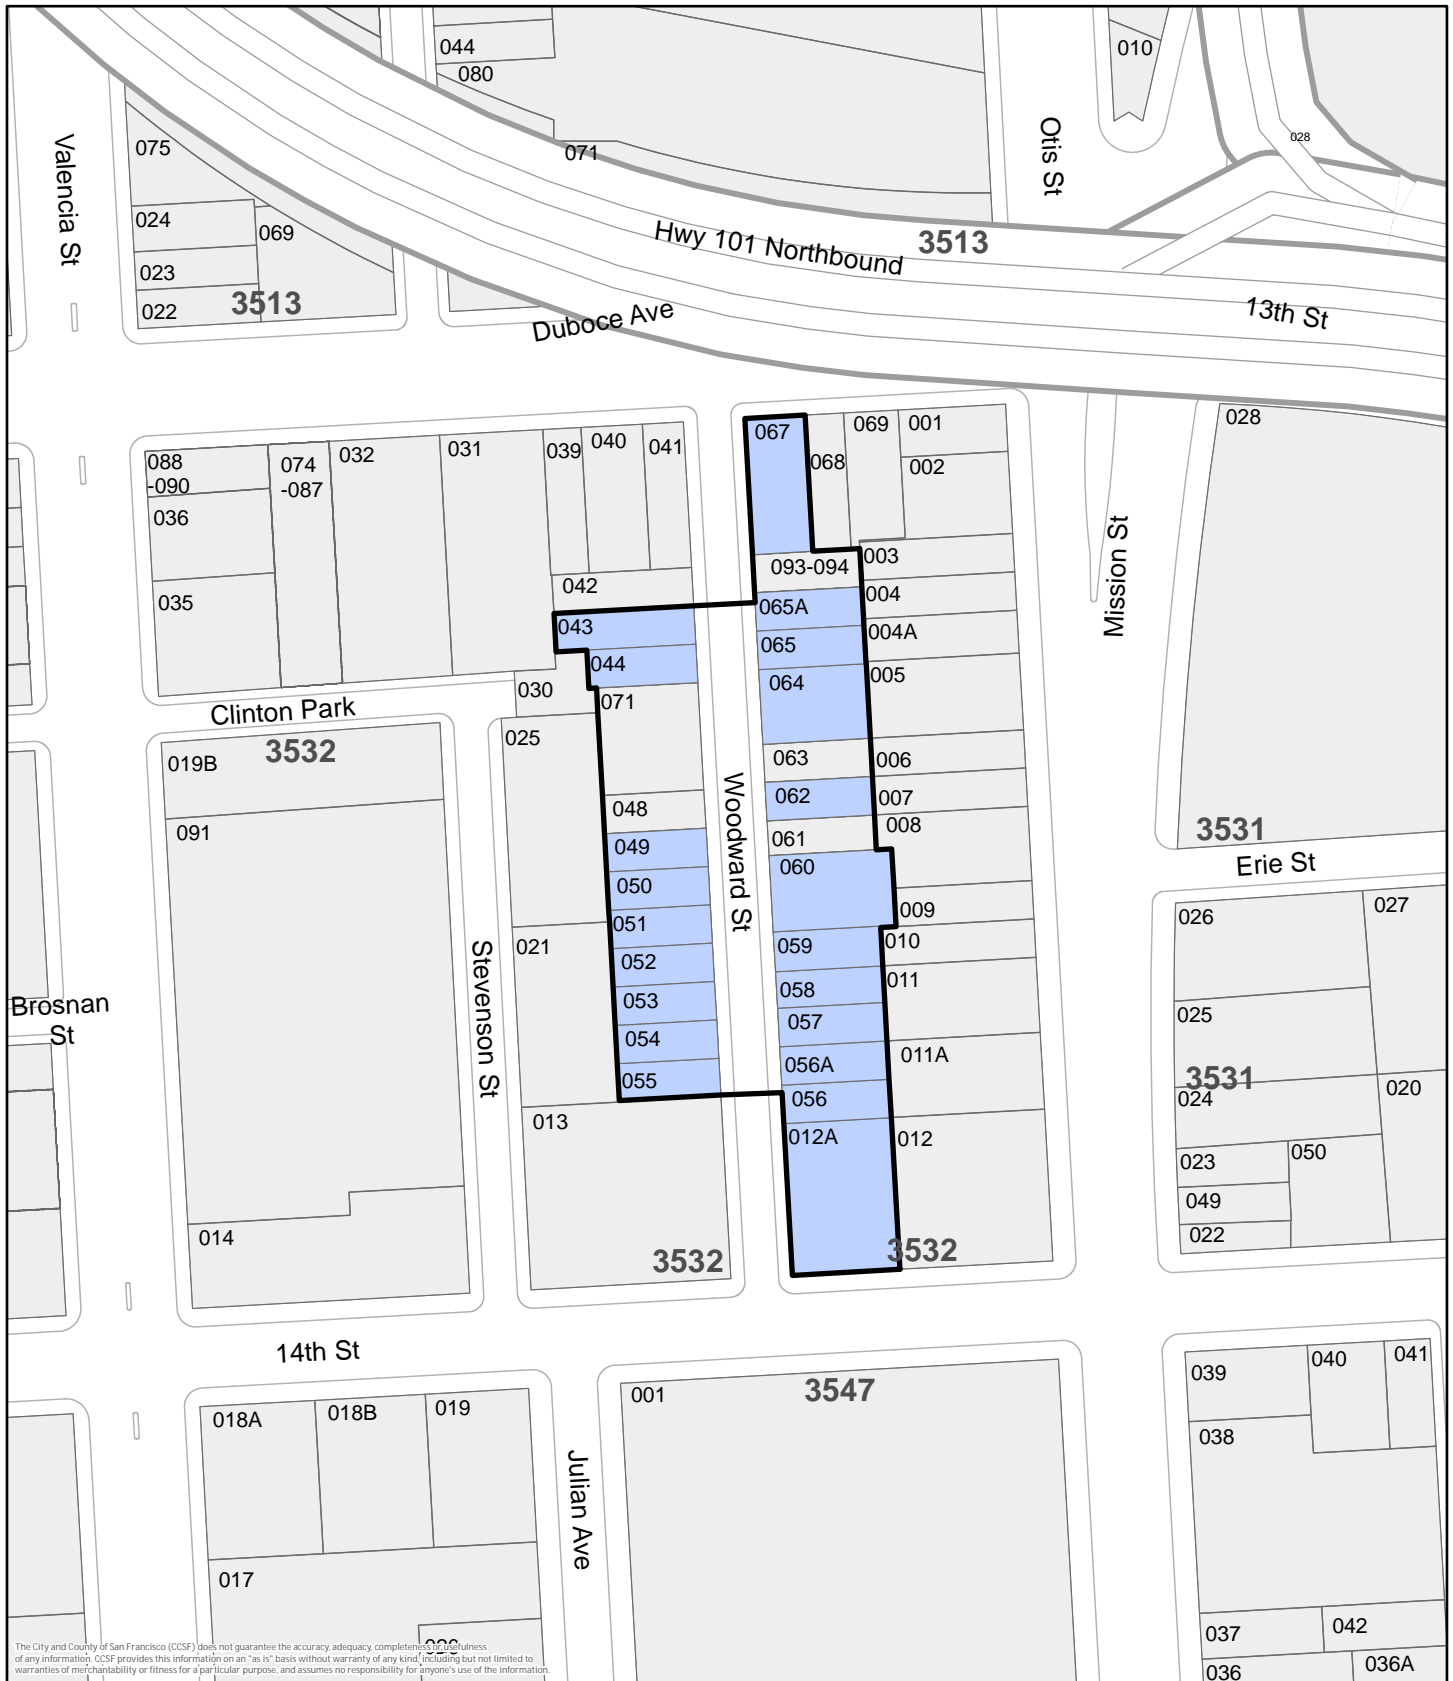

Inner Mission North Survey
Woodward Street Romeo Flats Reconstruction Historic District

Historic District Boundary
Contributor