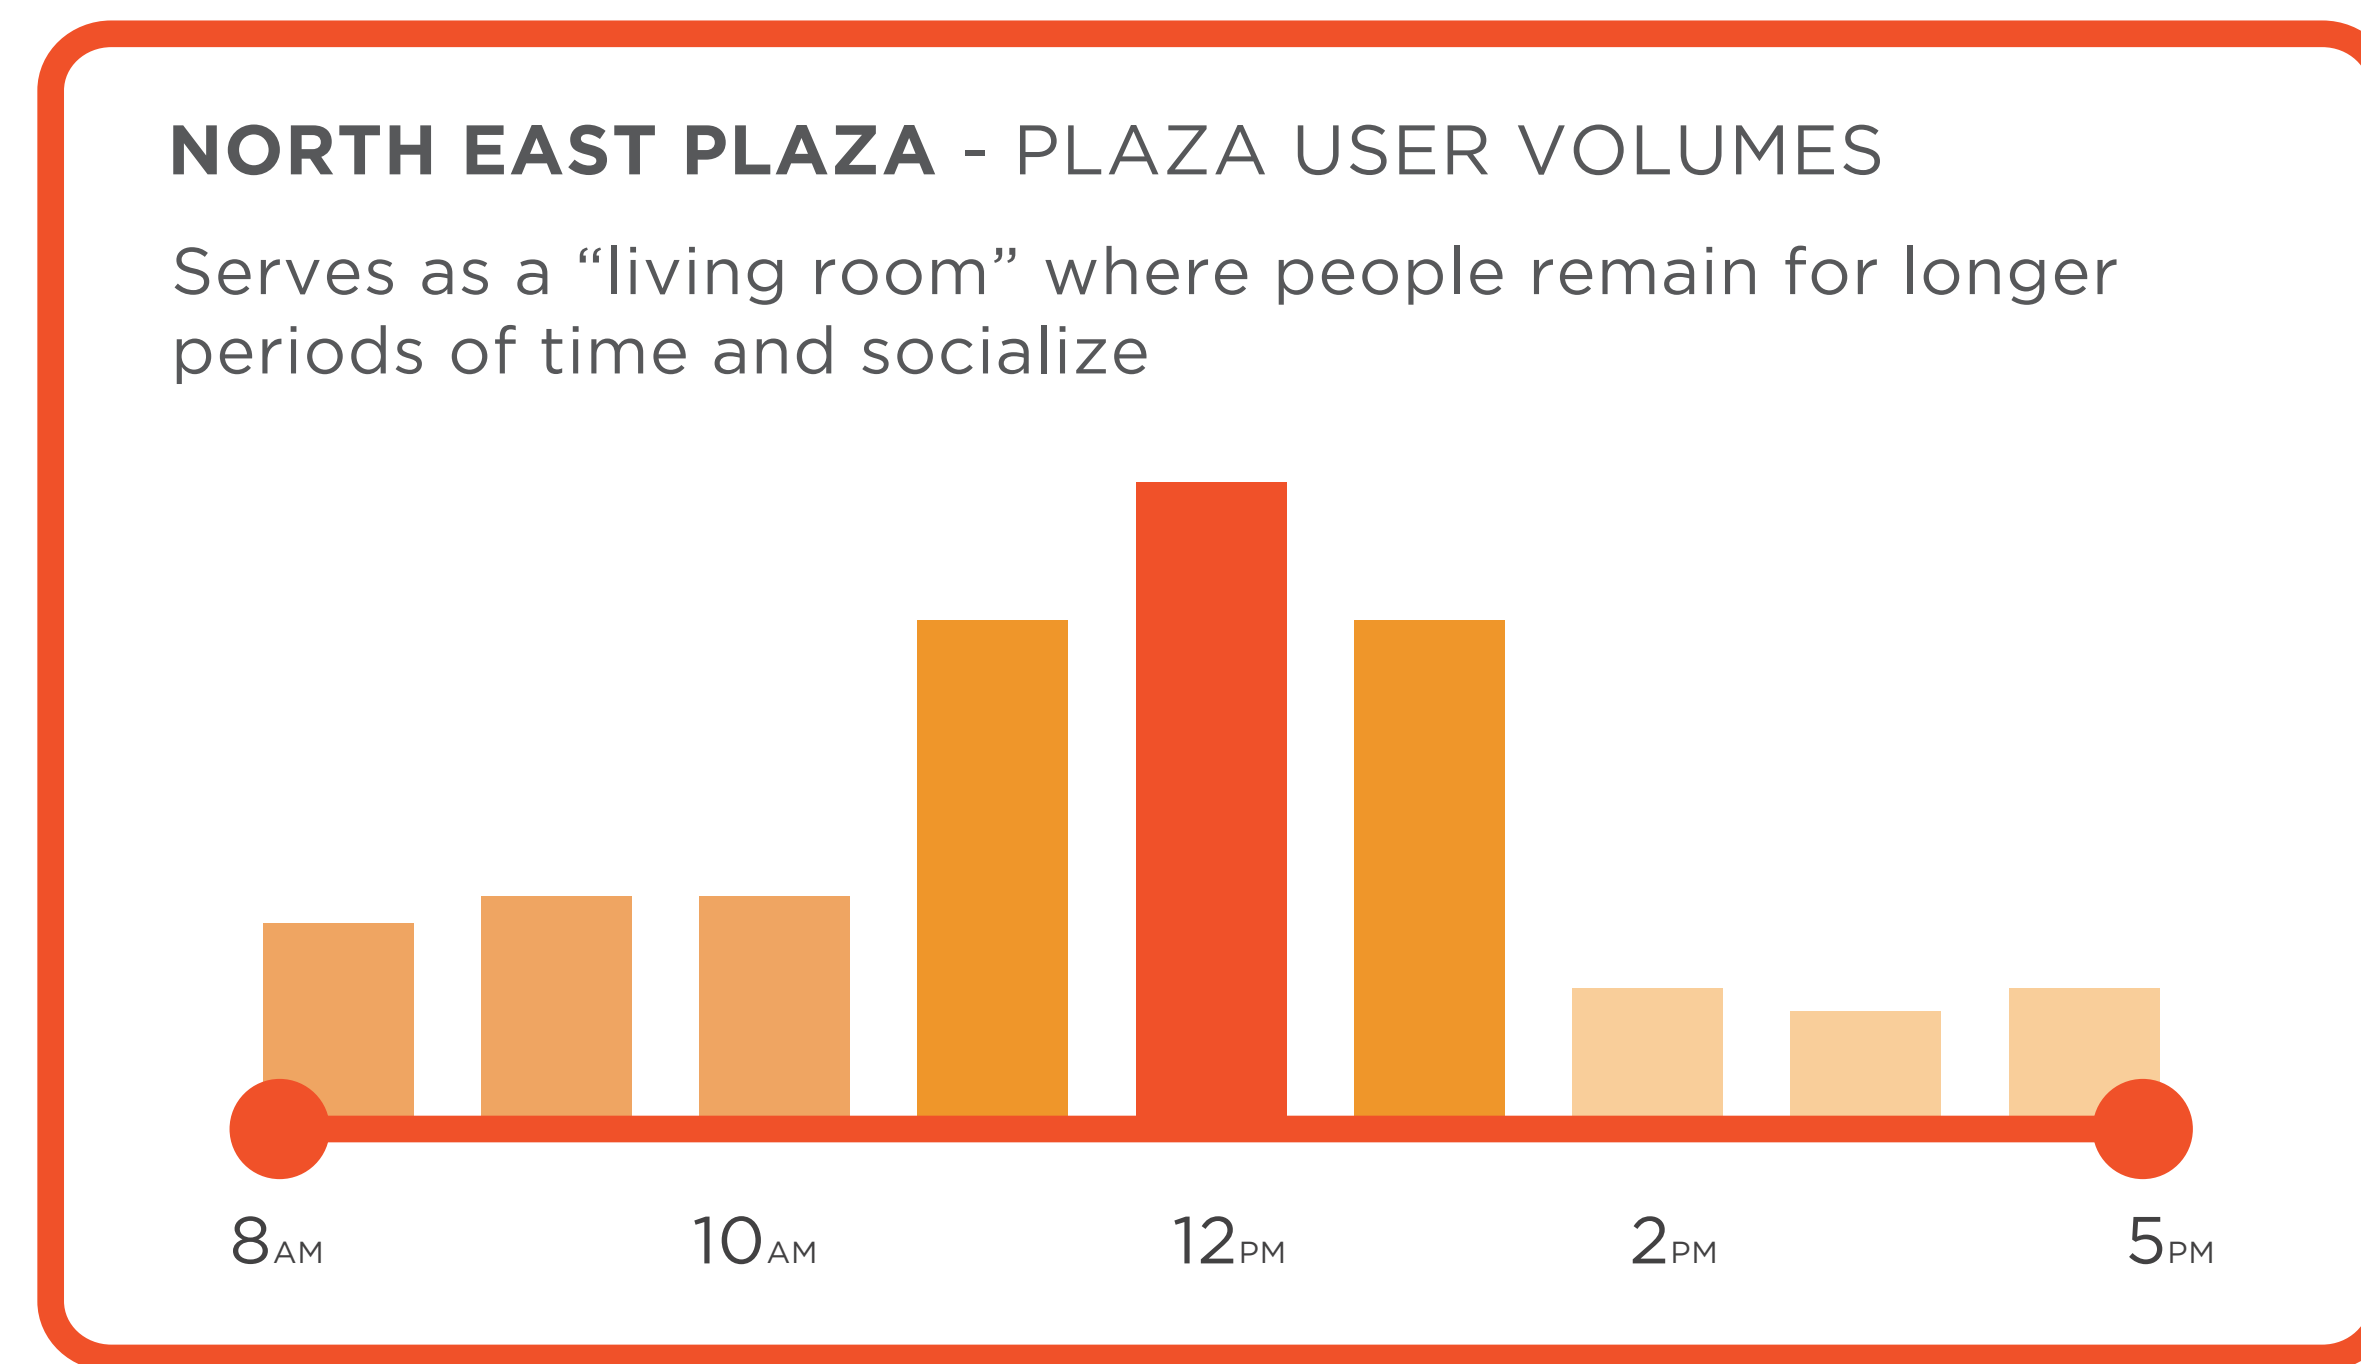

MISSION STREET PUBLIC LIFE PLAN 16TH STREET BART PLAZAS

DESIRED AMENITIES