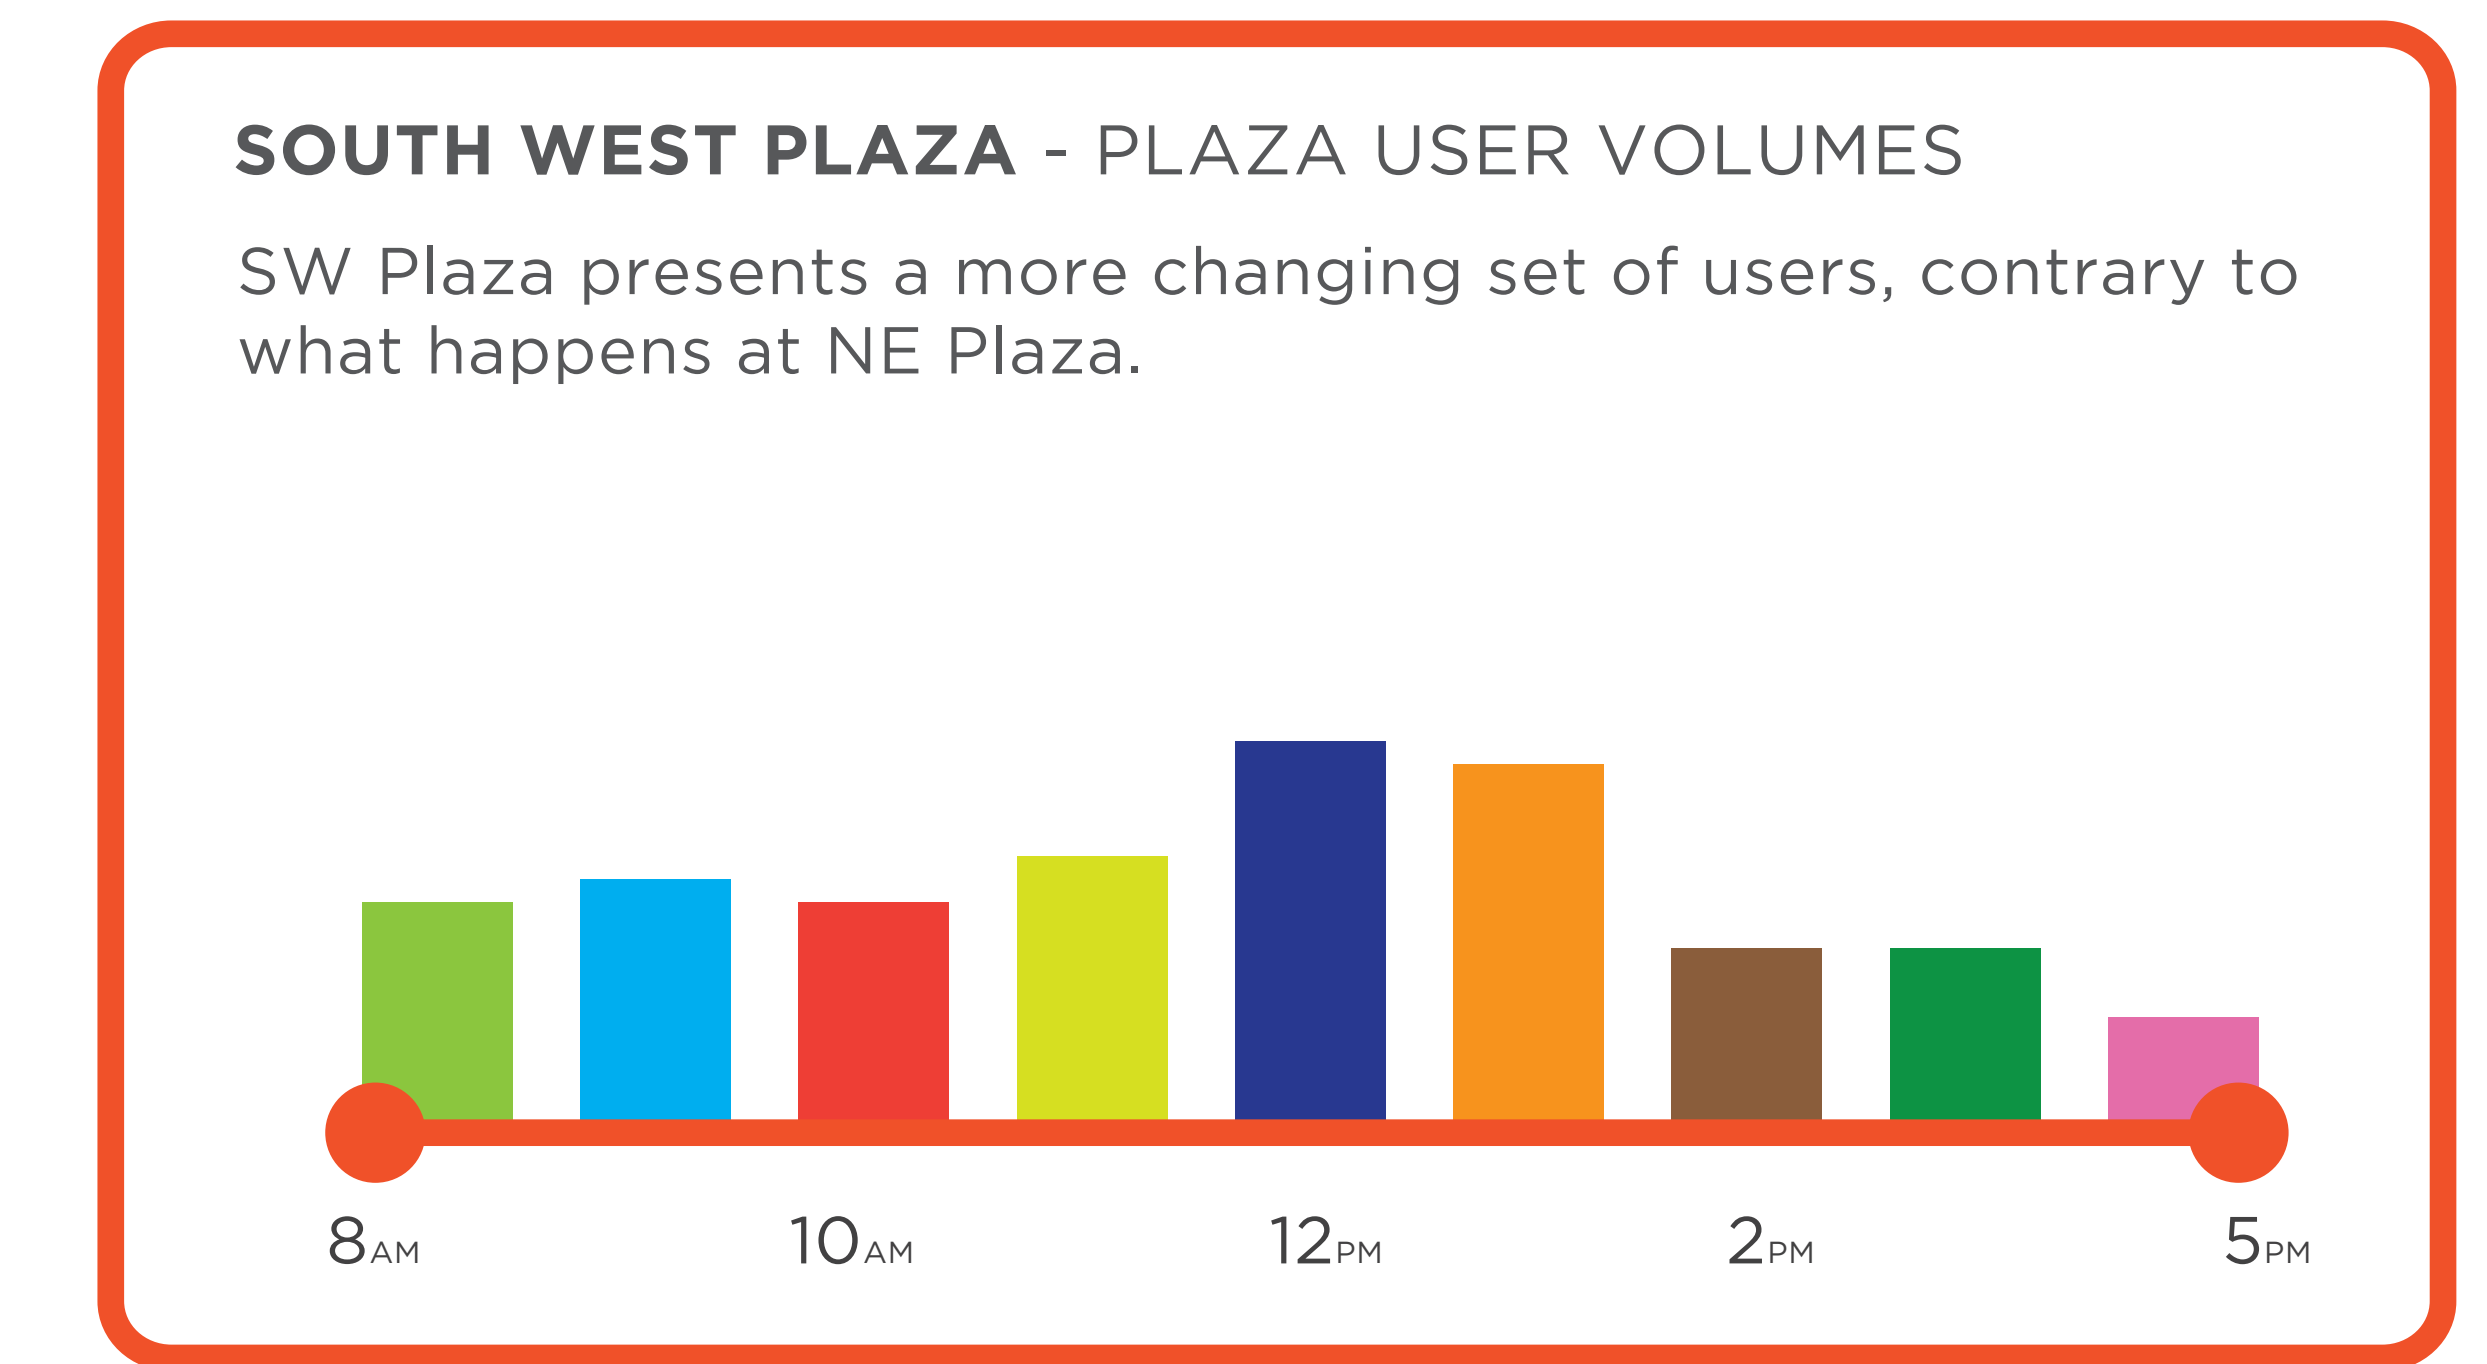

MISSION STREET PUBLIC LIFE PLAN 16TH STREET BART PLAZAS

DESIRED AMENITIES