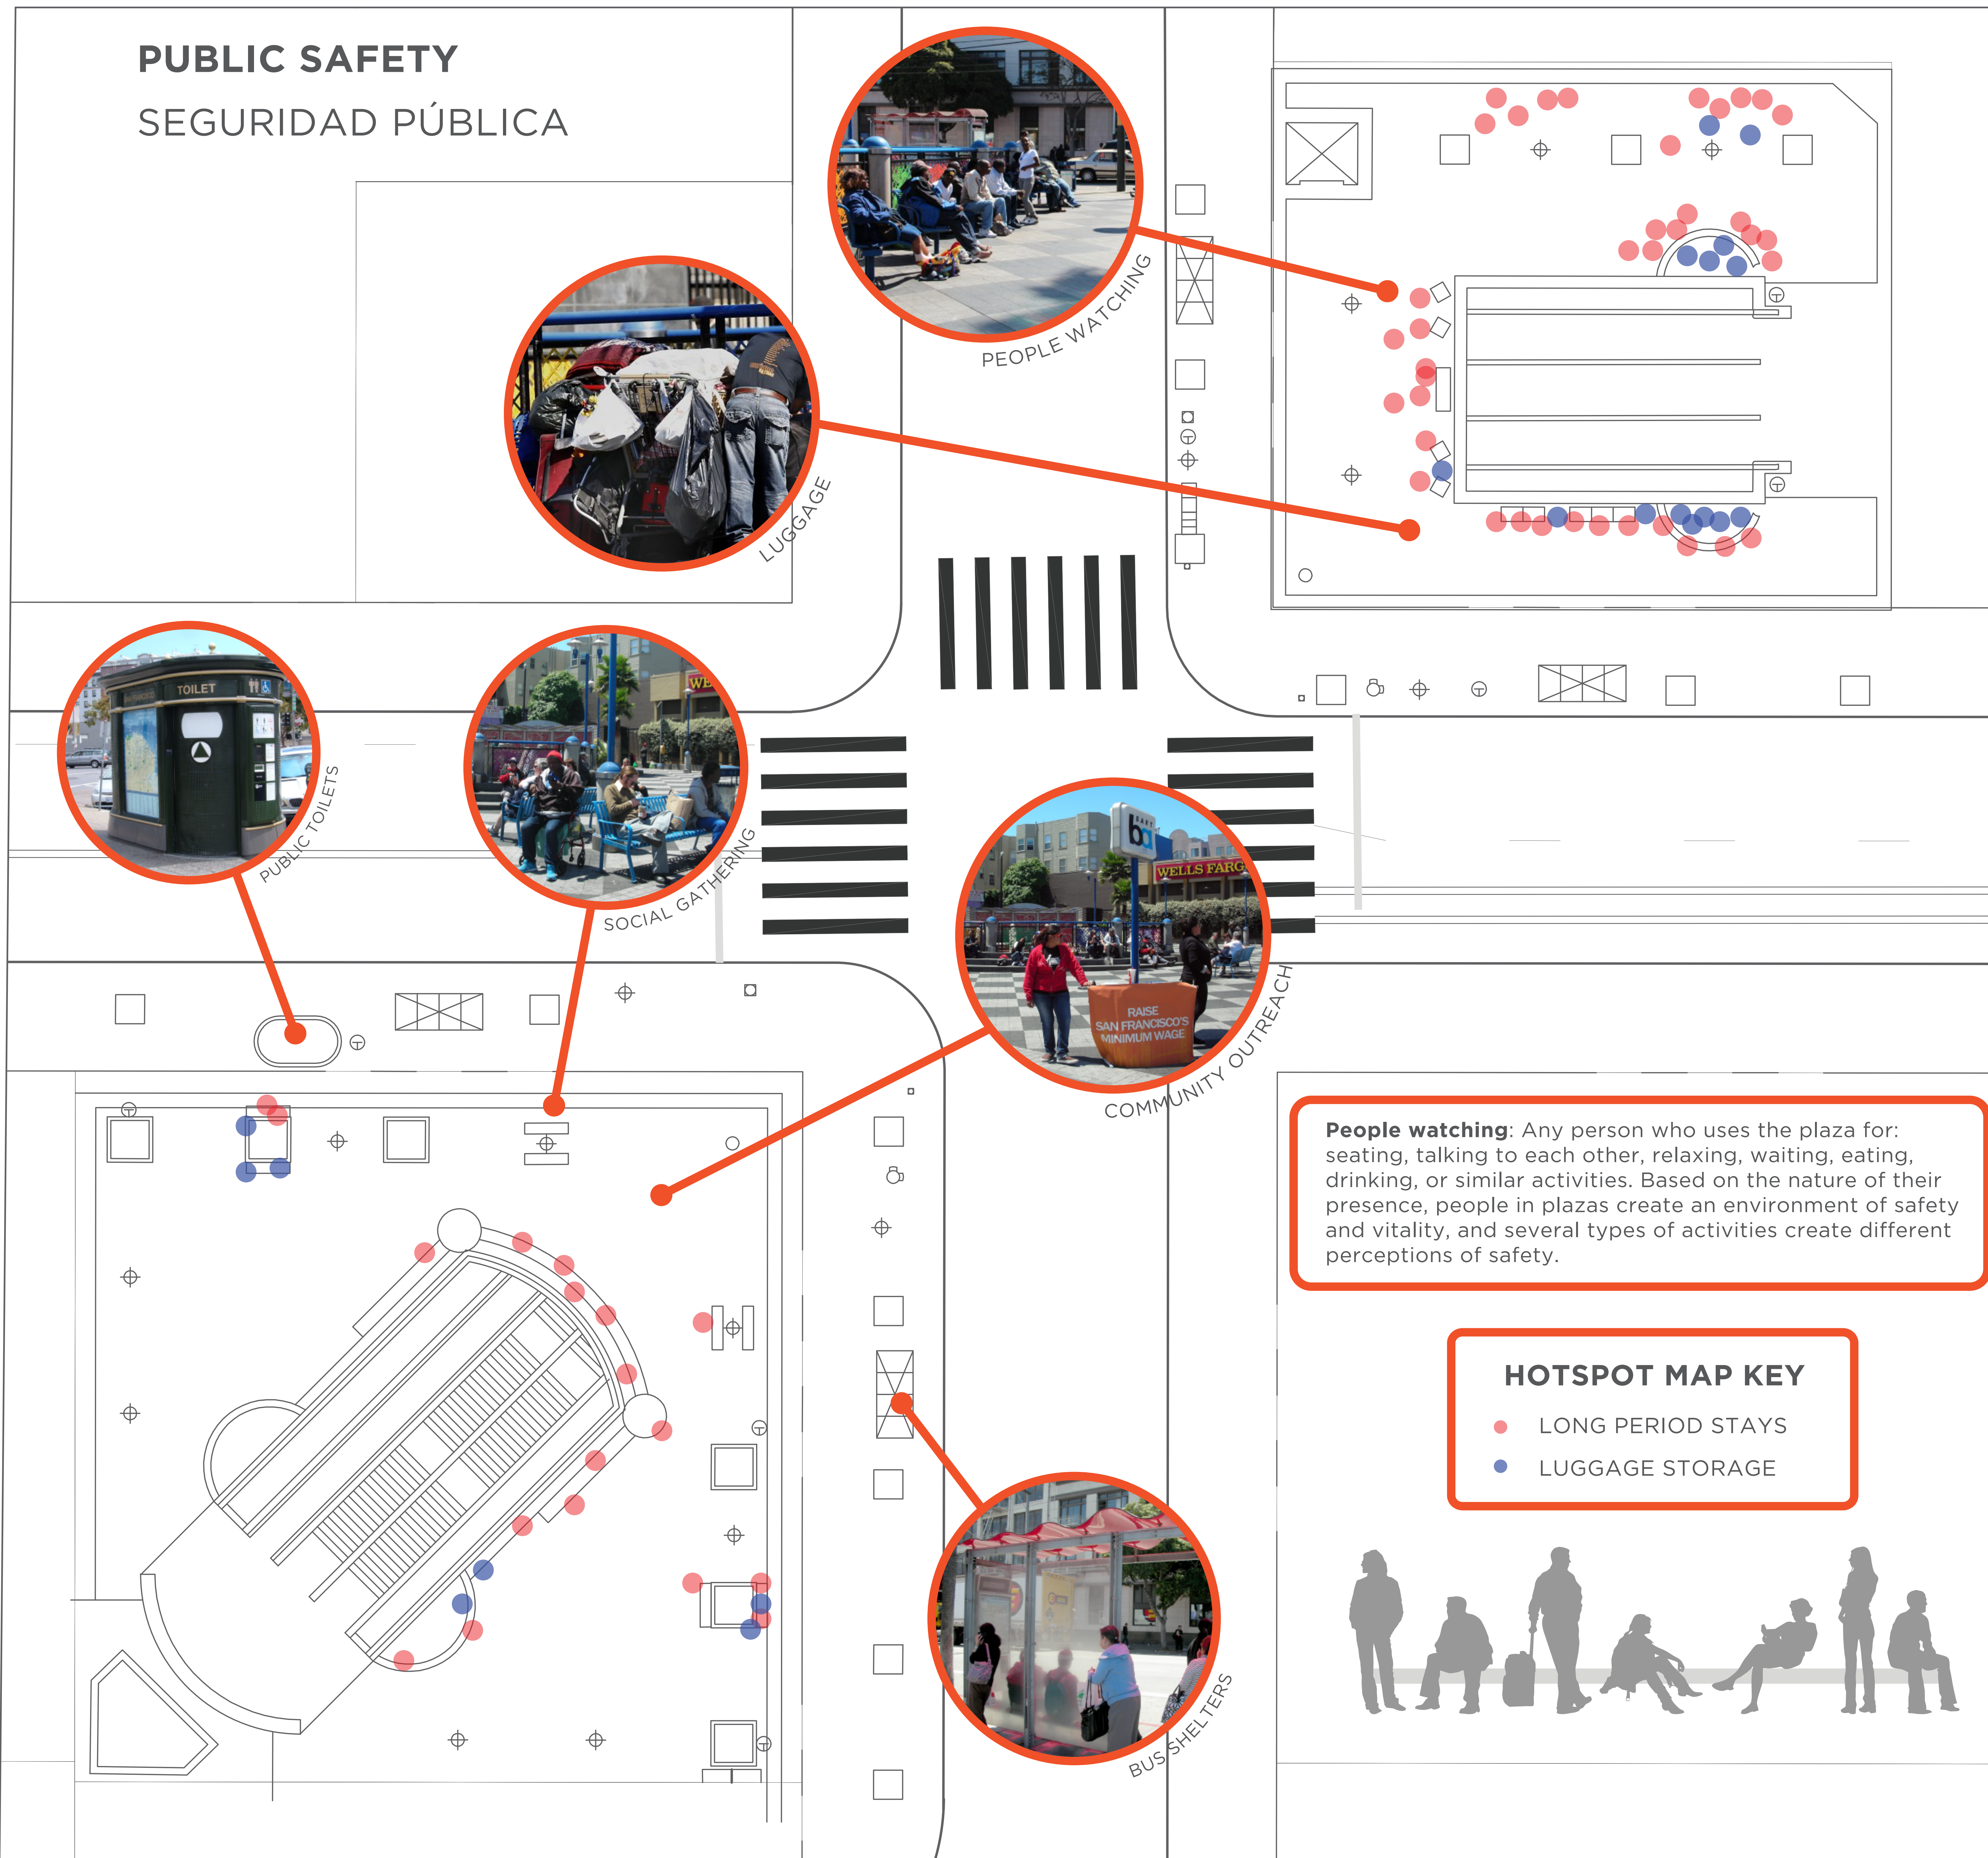

MISSION STREET PUBLIC LIFE PLAN 16TH STREET BART PLAZAS

DESIRED AMENITIES