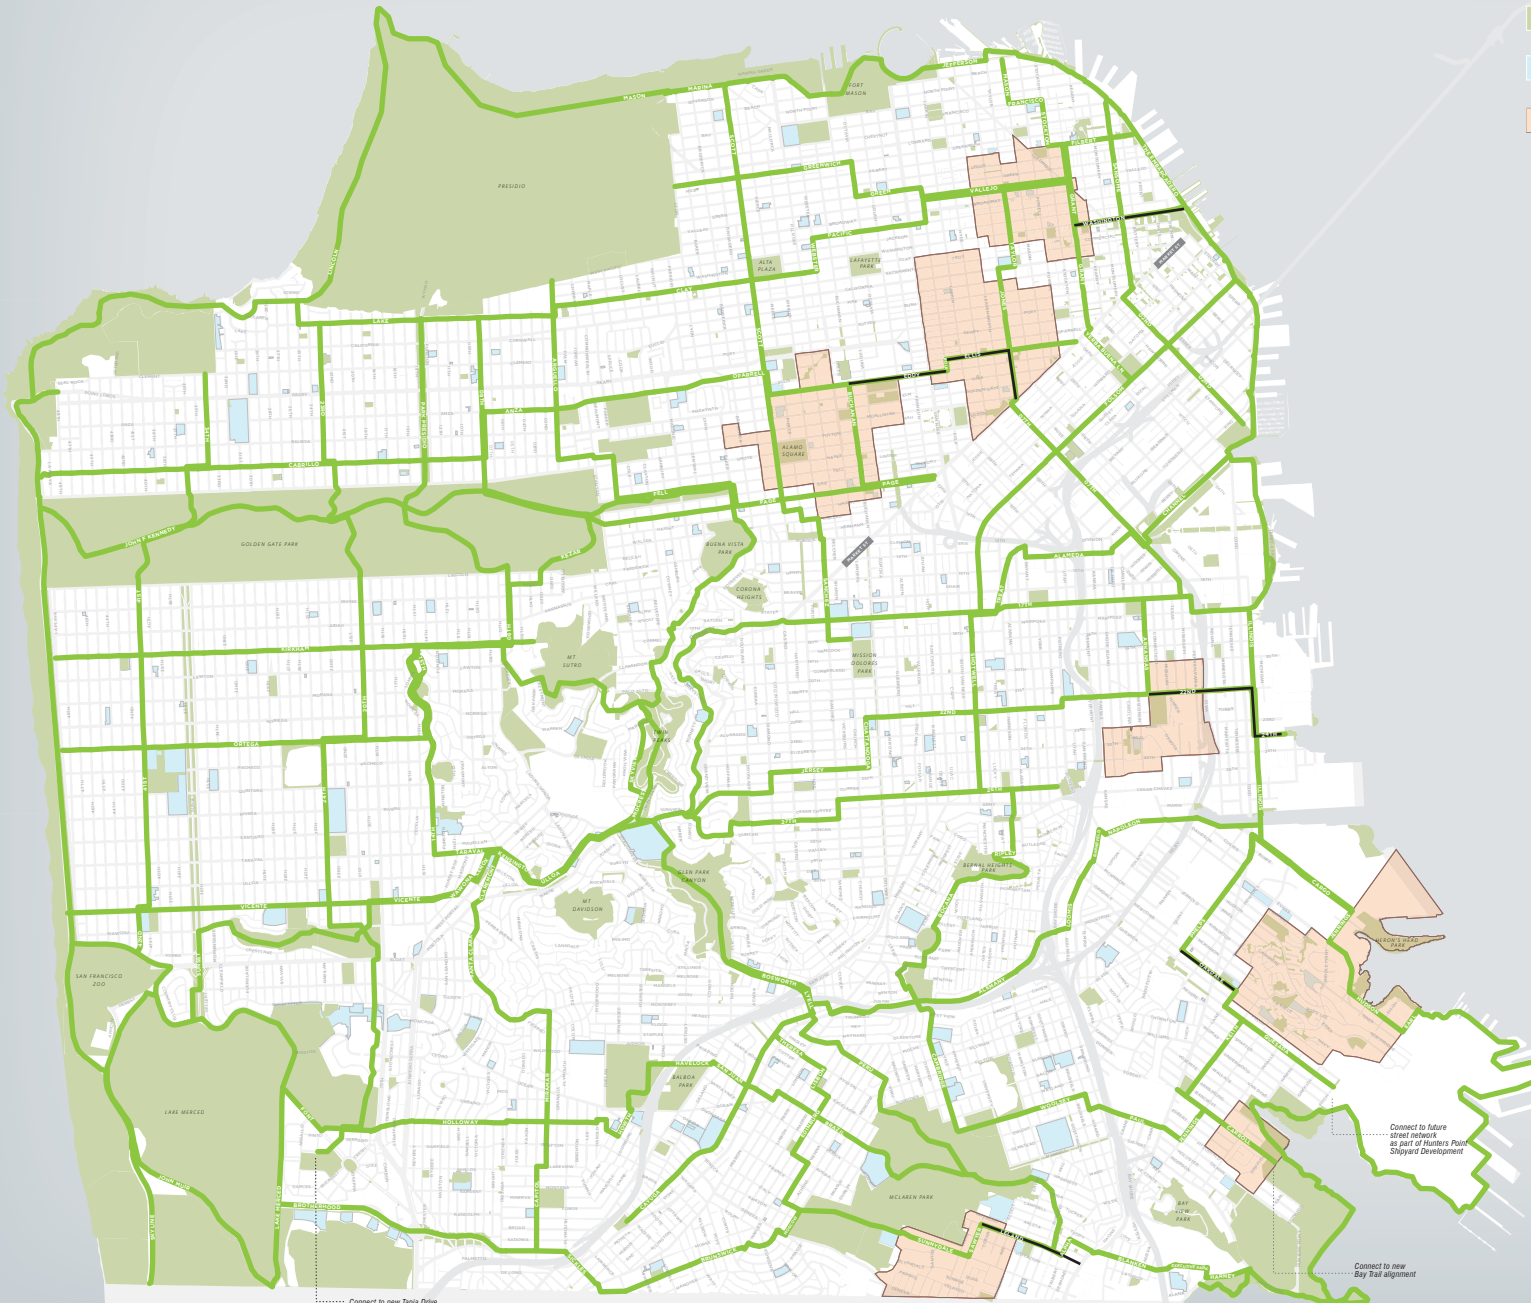

GREEN CONNECTIONS YEAR 2: NEIGHBORHOOD CONCEPT DESIGNS

LEGEND

- DRAFT Green Connections Network
- Concept Design Segments
- Parks & Open Space
- Schools (Public & Private)
- Focus Neighborhoods

Connect to new Tapia Drive and Gonzalez Drive

Connect to new Bay Trail alignment