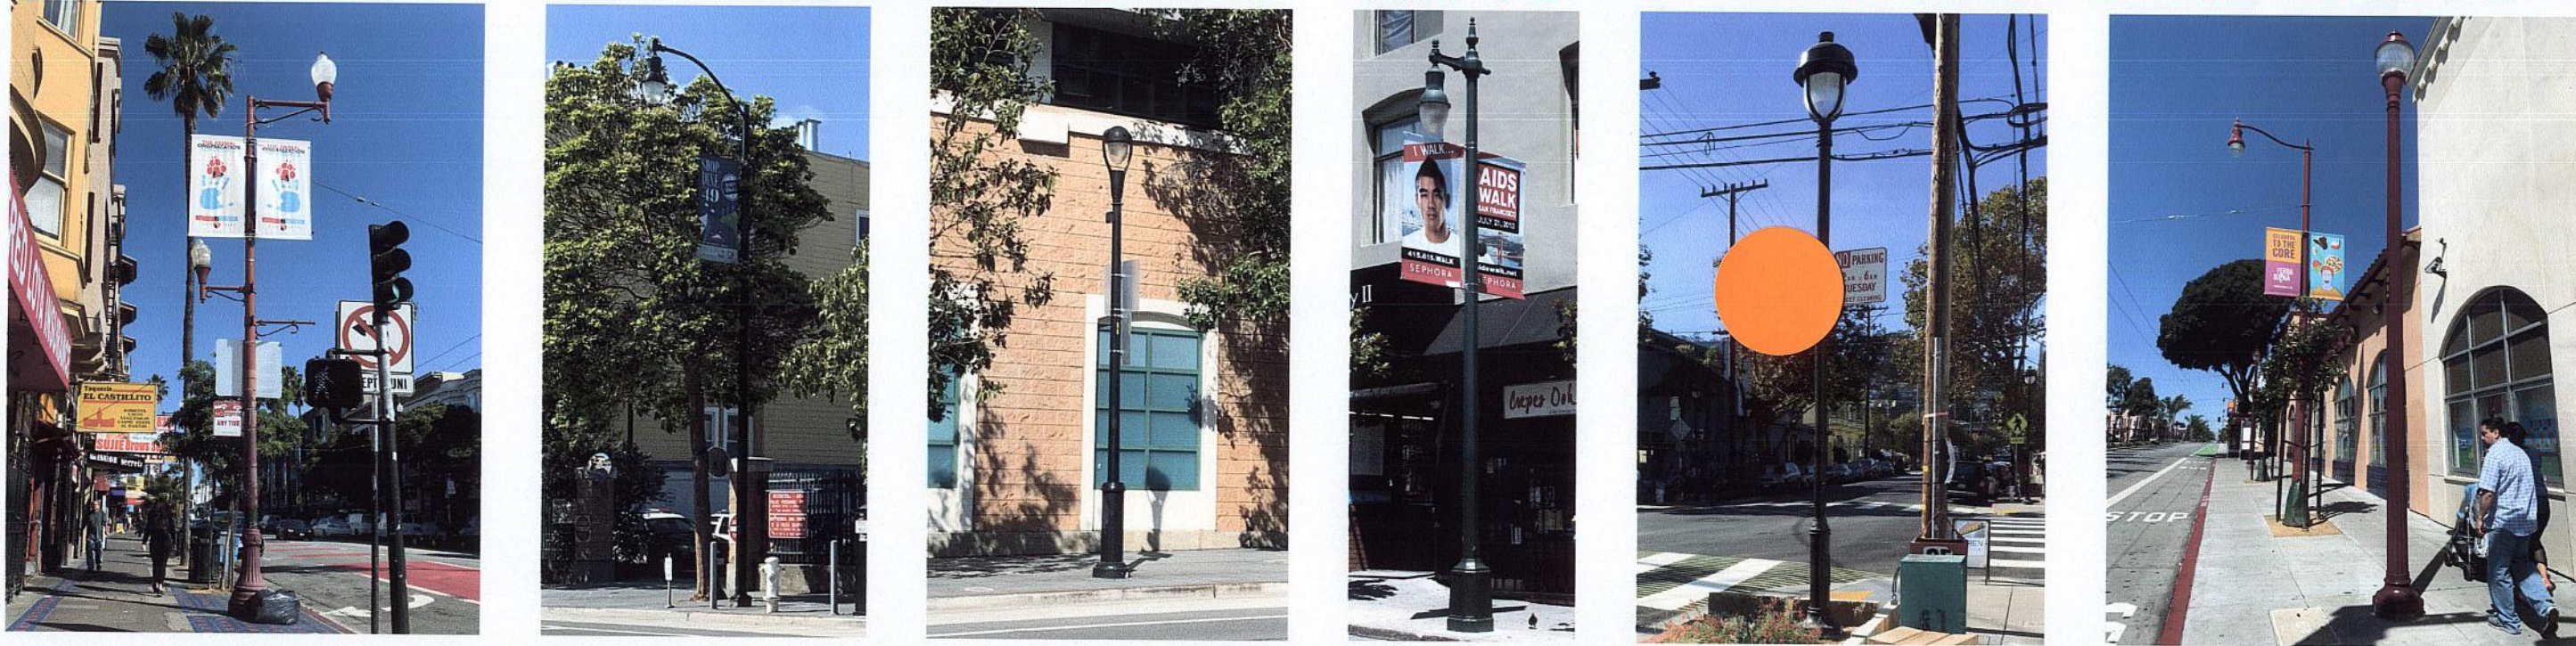

LIGHTING / ILUMINACIÓN / 照明 / PAMPALIWANAG