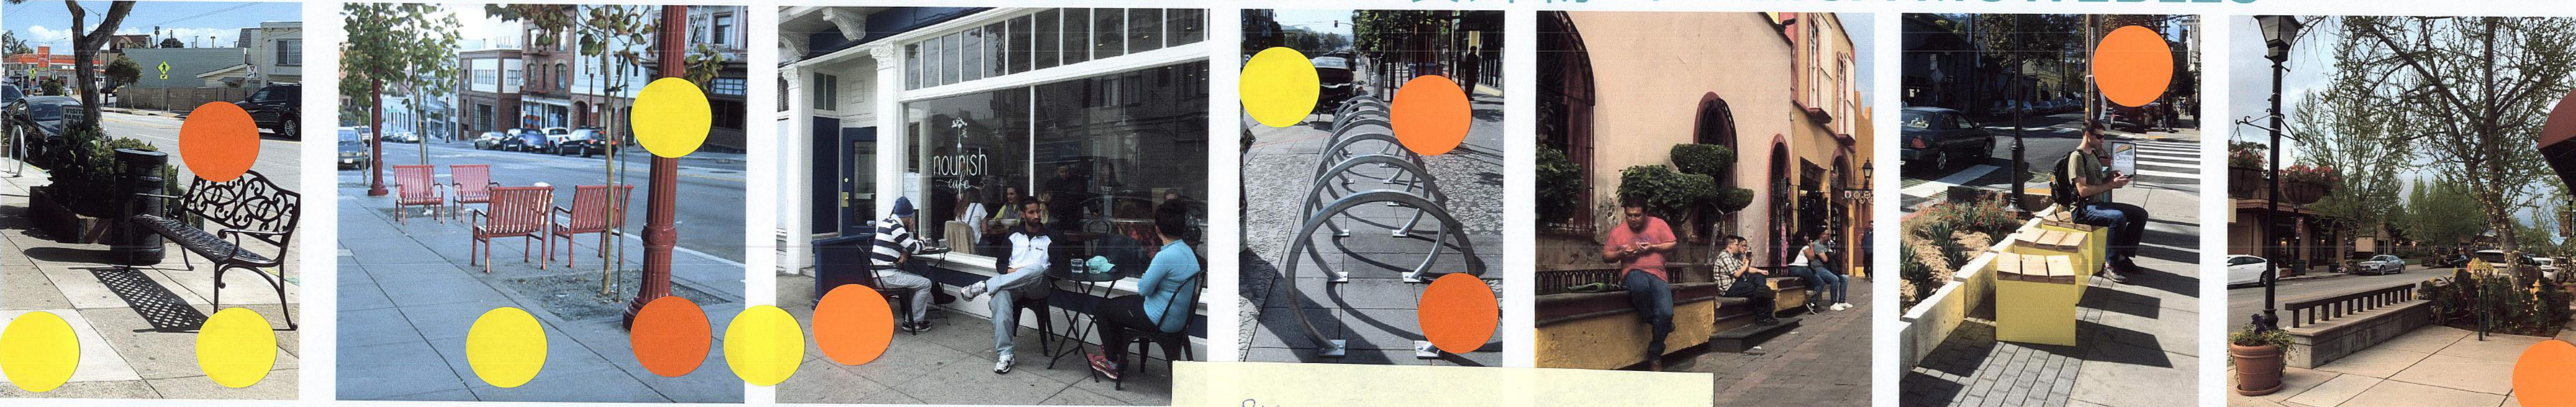

# POTENTIAL STREETScape ELEMENTS

ELEMENTOS POTENCIALES DE LA CALLE 潛在的街景元素 POTENTIAL NG STREETScape ELEMENT

The photos below show precedents from around San Francisco of the four major categories of streetscape elements identified in the Excelsior & Outer Mission Neighborhood Strategy.

## GREENING / REVERDECIMIENTO / 绿化 / PAGPAPALUNTIAN

SABAD 4/13/19  
MAS ACIENTOS PARA  
ESPERAR EL BUS CRUZAR  
LAS CALLES

## LIGHTING / ILUMINACIÓN / 照明 / PAMPALIWANAG

Can we have  
cheap and practical  
lights?

**INSTRUCTIONS / INSTRUCCIONES / 說明 / MGA TAGUBILIN:**  
Place a sticker dot underneath the photos of streetscape elements that are most appealing to you. Your input will help the City create the streetscape design guidelines for Mission Street.

## STREETScape FURNISHINGS / MOBILIARIO / 裝飾物 / MGA MUWEBLES

Bike racks in places where there is plenty space for also sitting and accessible for all people