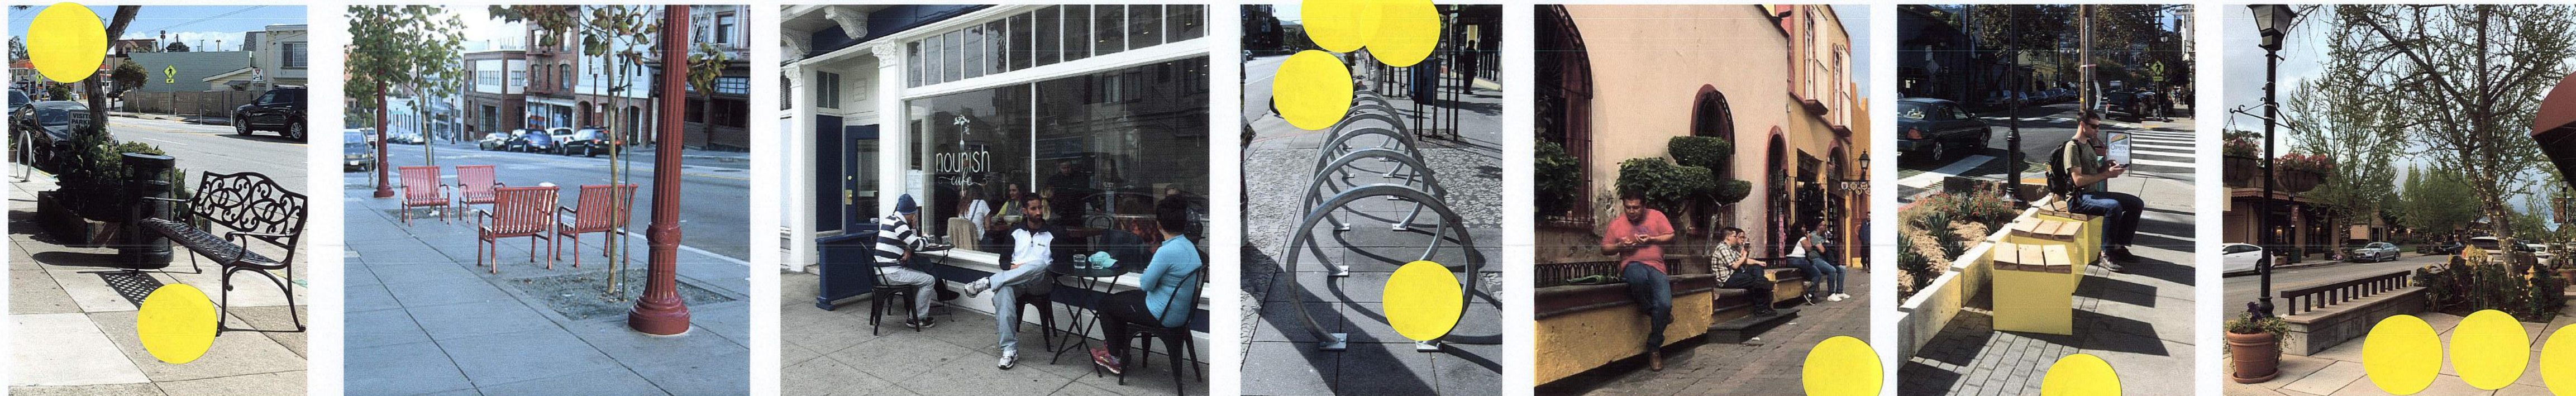

STREETScape FURNISHINGS / MOBILIARIO / 裝飾物 / MGA MUWEBLES