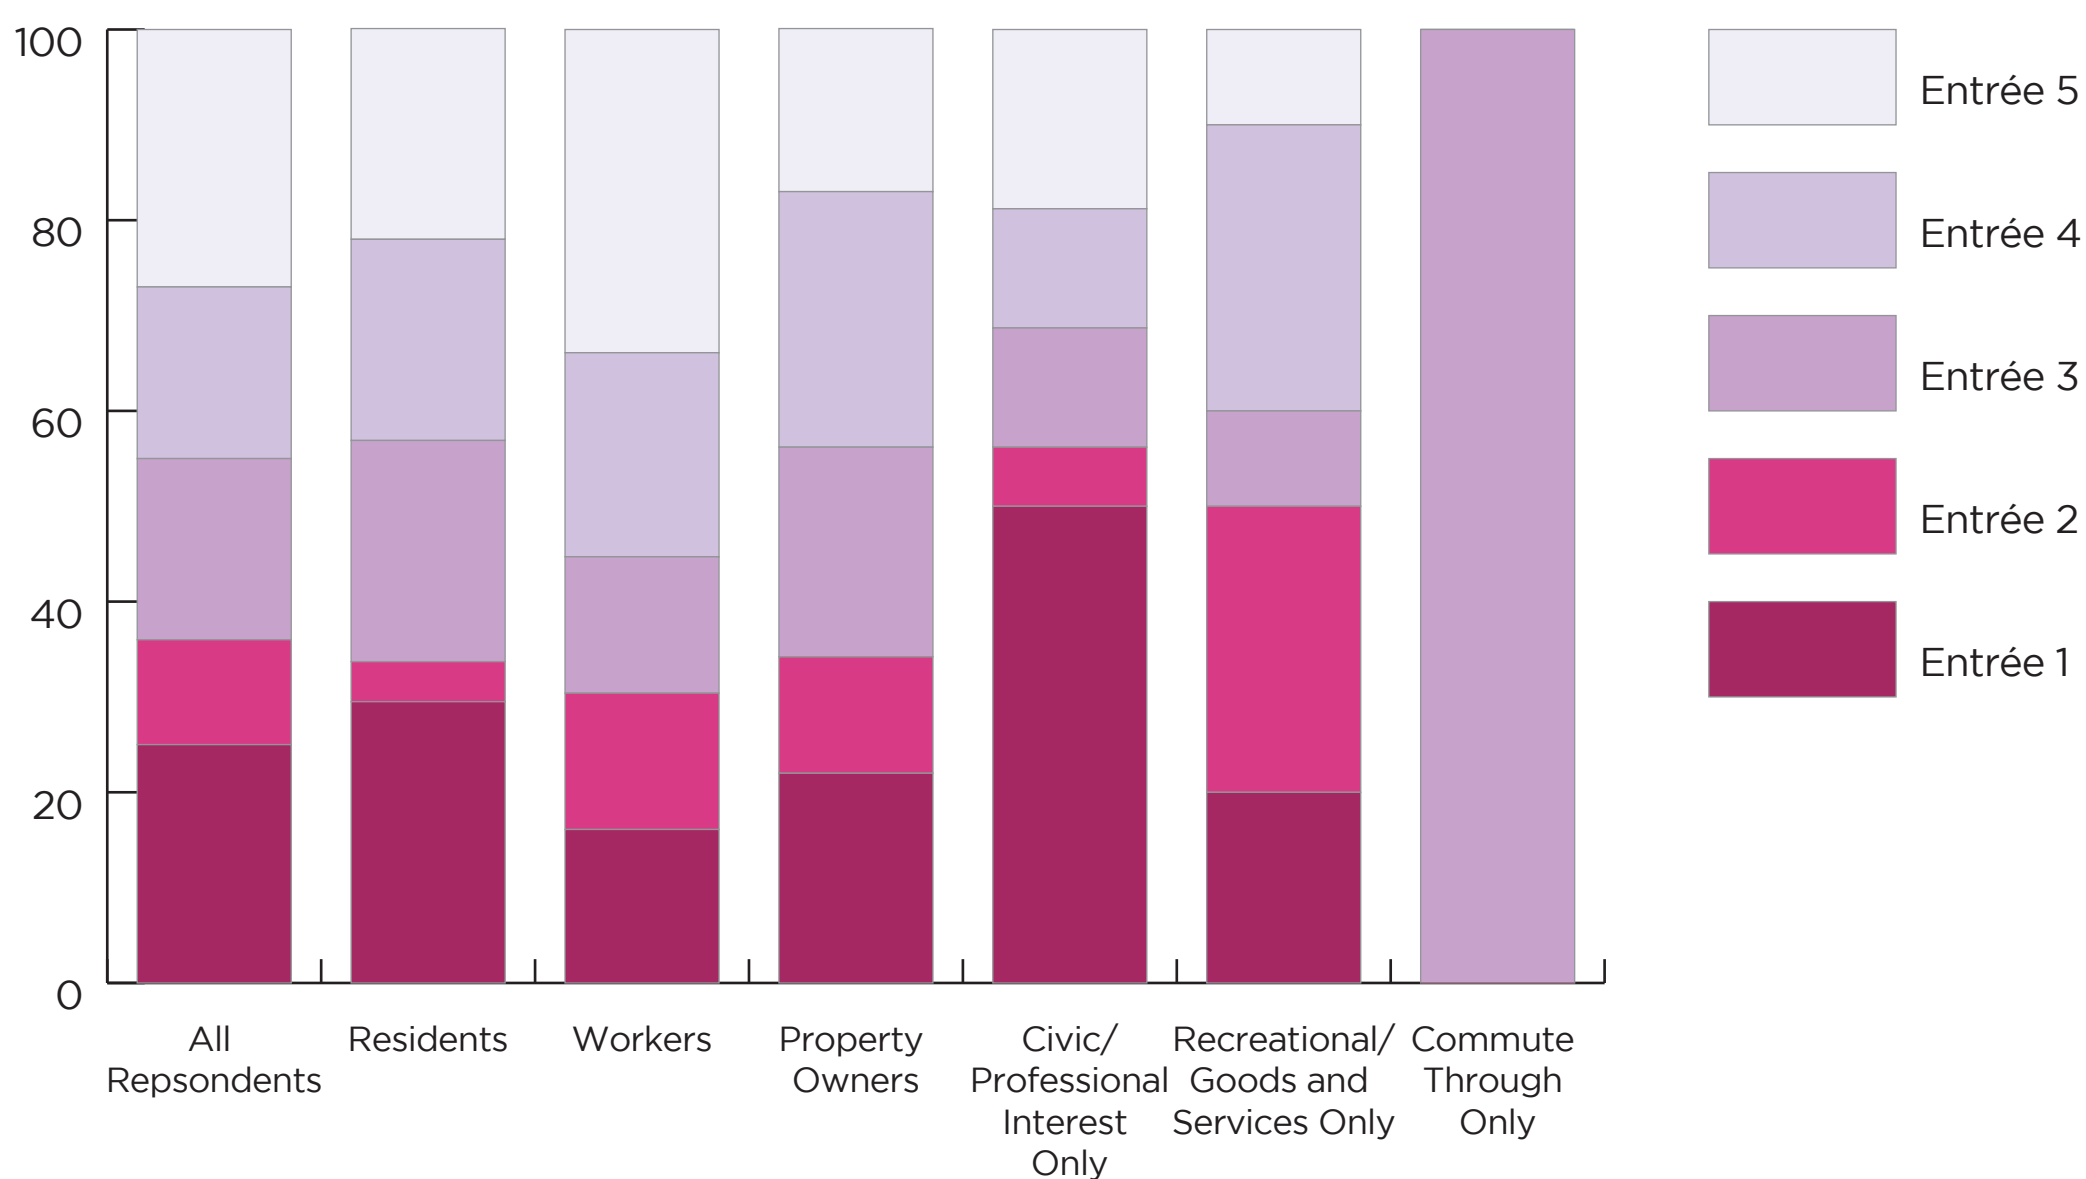

SURVEY RESULTS

Neighborhood Affiliation

Total Respondents

- Entrée #1**
Residential Diversity Steak with a Side of Amenities
- Entrée #2**
Economic Diversity Stew
- Entrée #3**
Green and Mobile Lasagna
- Entrée #4**
Sampler Platter
- Entrée #5**
"Build Your Own" Meal

Choice by Affiliation

Note: Respondents were not limited to one category.

Percent by Affiliation

TOTAL NUMBER OF RESPONDENTS = 222