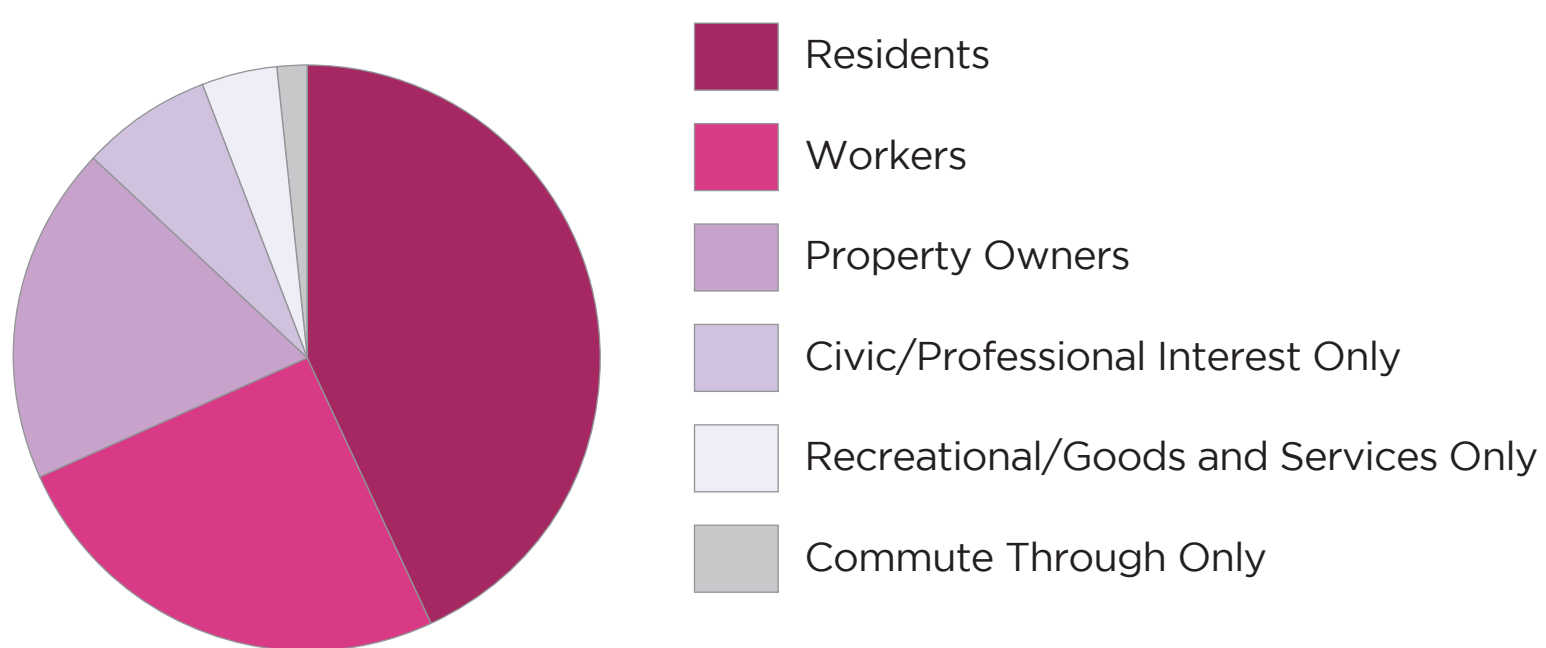

SURVEY RESULTS

Neighborhood Affiliation

Total Respondents

- Entrée #1**
Residential Diversity Steak with a Side of Amenities
- Entrée #2**
Economic Diversity Stew
- Entrée #3**
Green and Mobile Lasagna
- Entrée #4**
Sampler Platter
- Entrée #5**
"Build Your Own" Meal

Choice by Affiliation

Note: Respondents were not limited to one category.

Percent by Affiliation

TOTAL NUMBER OF RESPONDENTS = 222