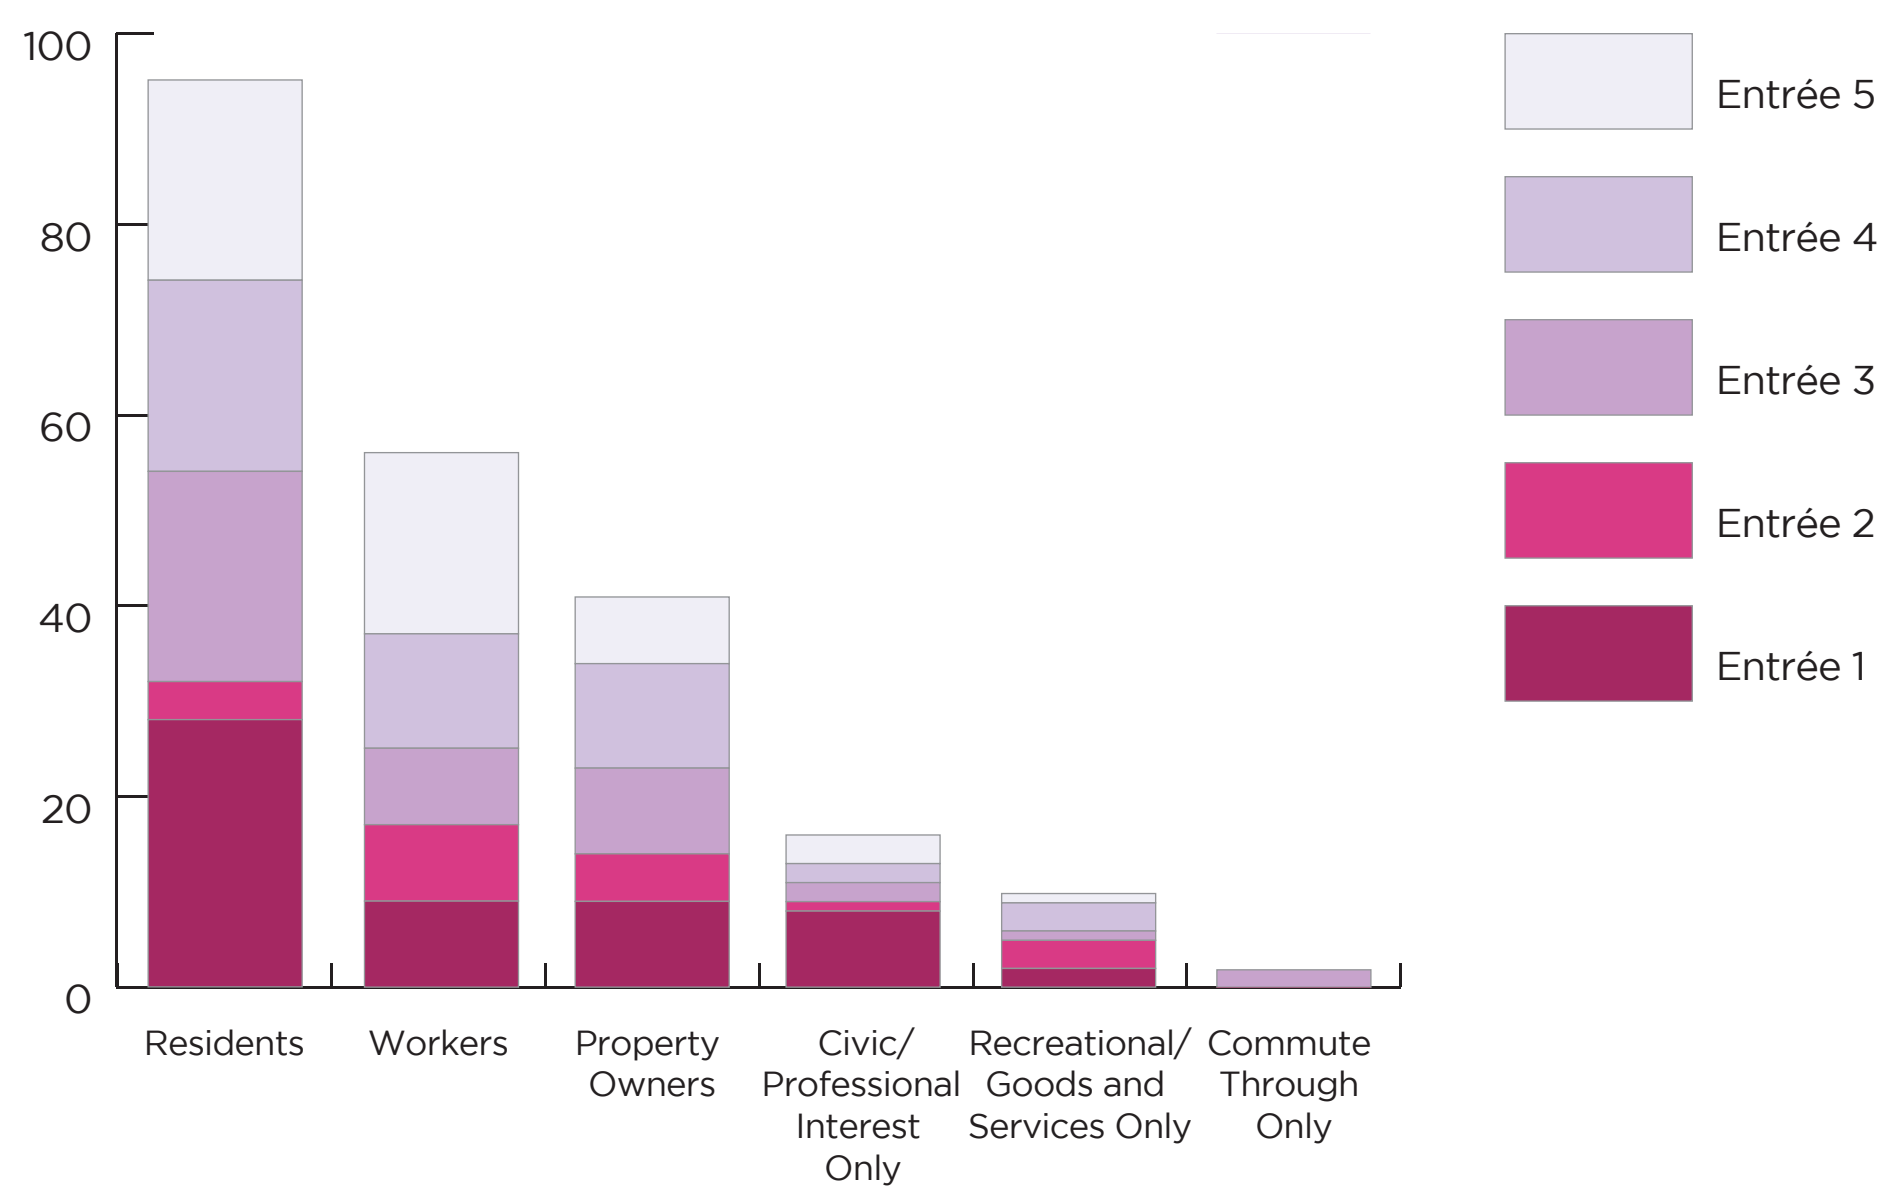

SURVEY RESULTS

Neighborhood Affiliation

Total Respondents

- Entrée #1**
Residential Diversity Steak with a Side of Amenities
- Entrée #2**
Economic Diversity Stew
- Entrée #3**
Green and Mobile Lasagna
- Entrée #4**
Sampler Platter
- Entrée #5**
"Build Your Own" Meal

Choice by Affiliation

Note: Respondents were not limited to one category.

Percent by Affiliation

TOTAL NUMBER OF RESPONDENTS = 222