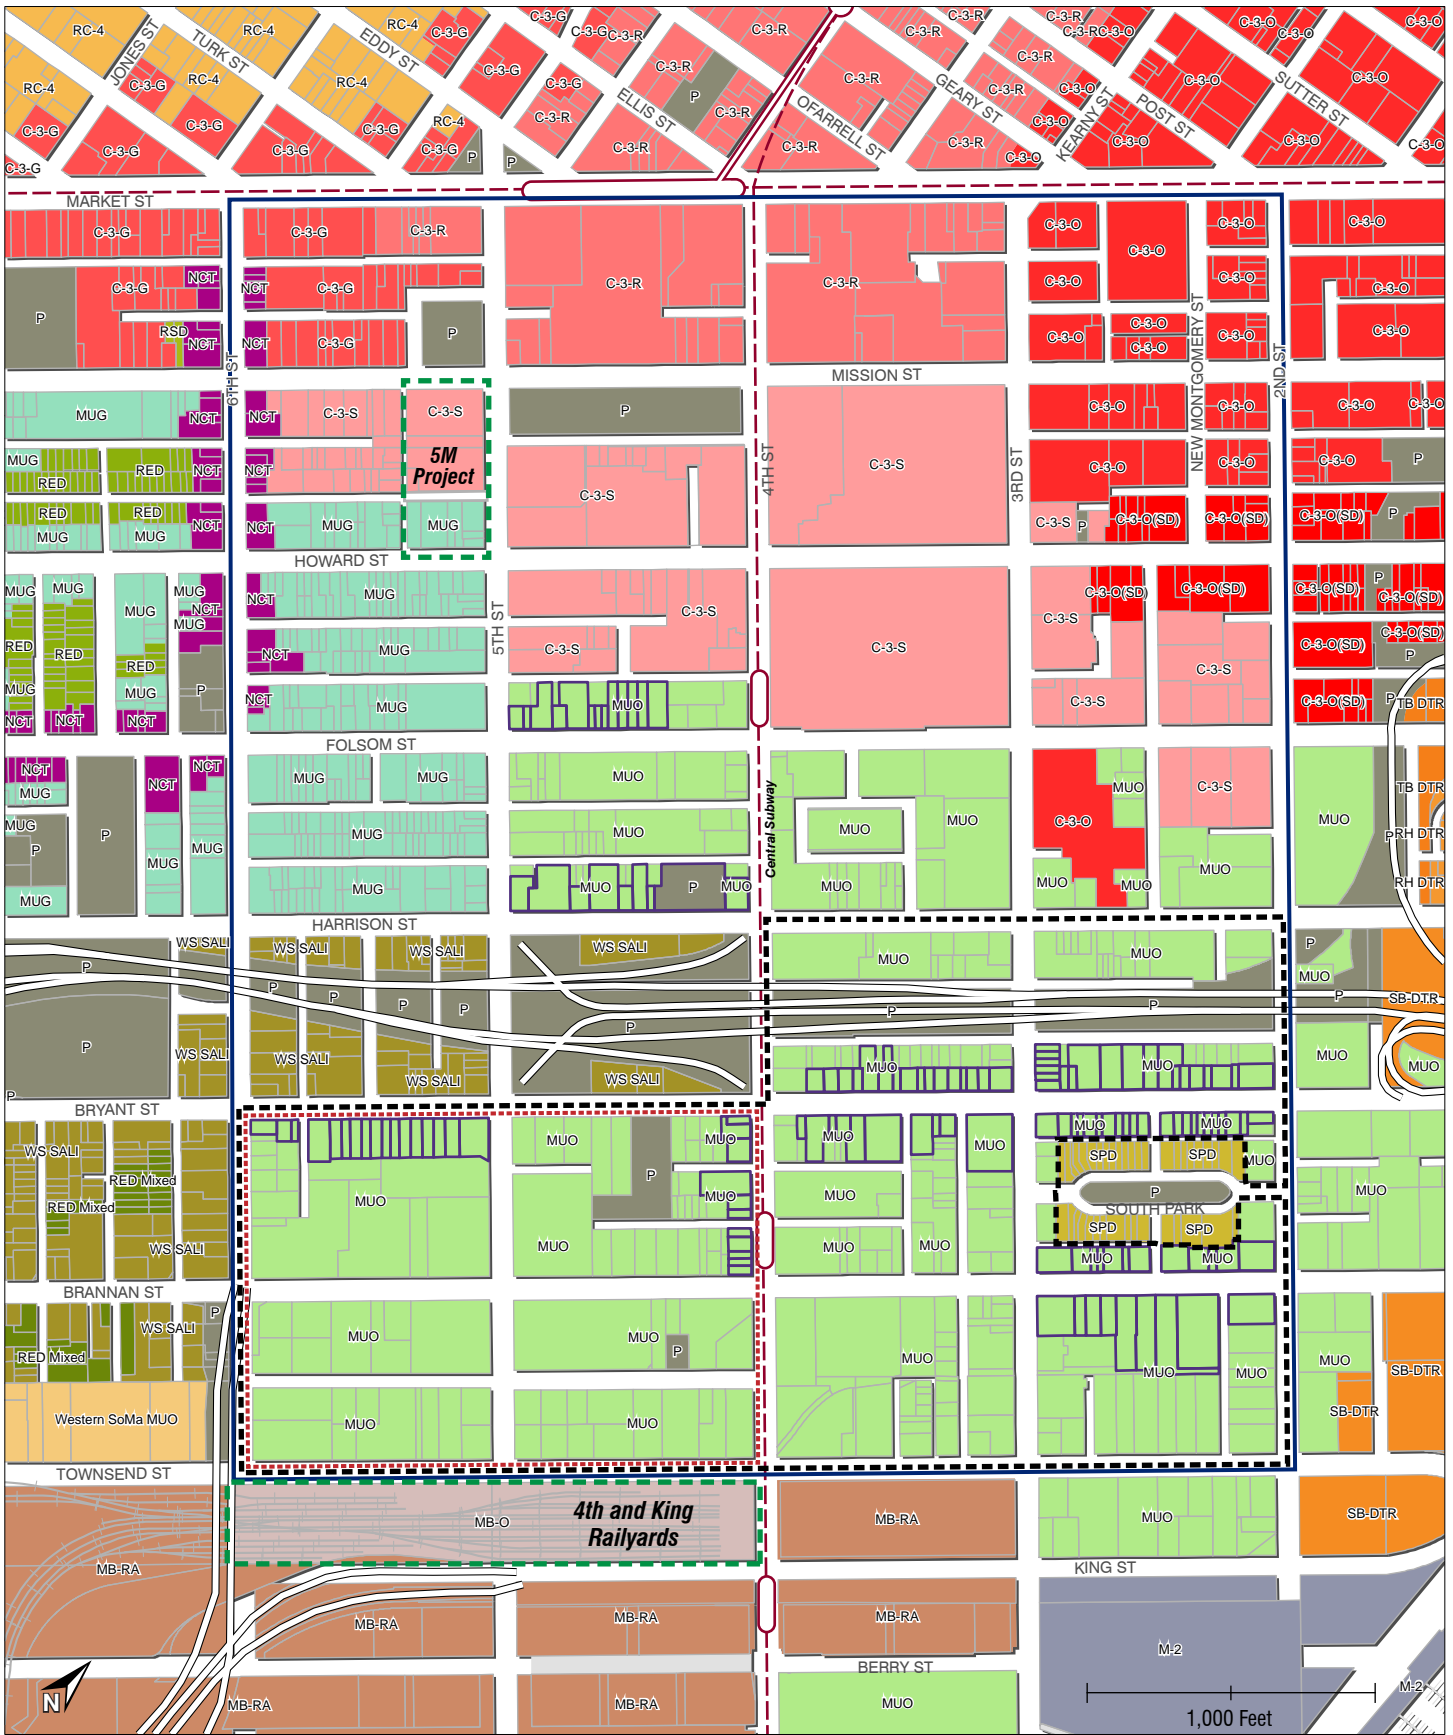

EXISTING ZONING

- Central Corridor Plan Area
- SoMa Entertainment SUD
- South SoMa SUD
- Restricted Lot Consolidation
- Sites Under Separate Study

PROPOSED ZONING