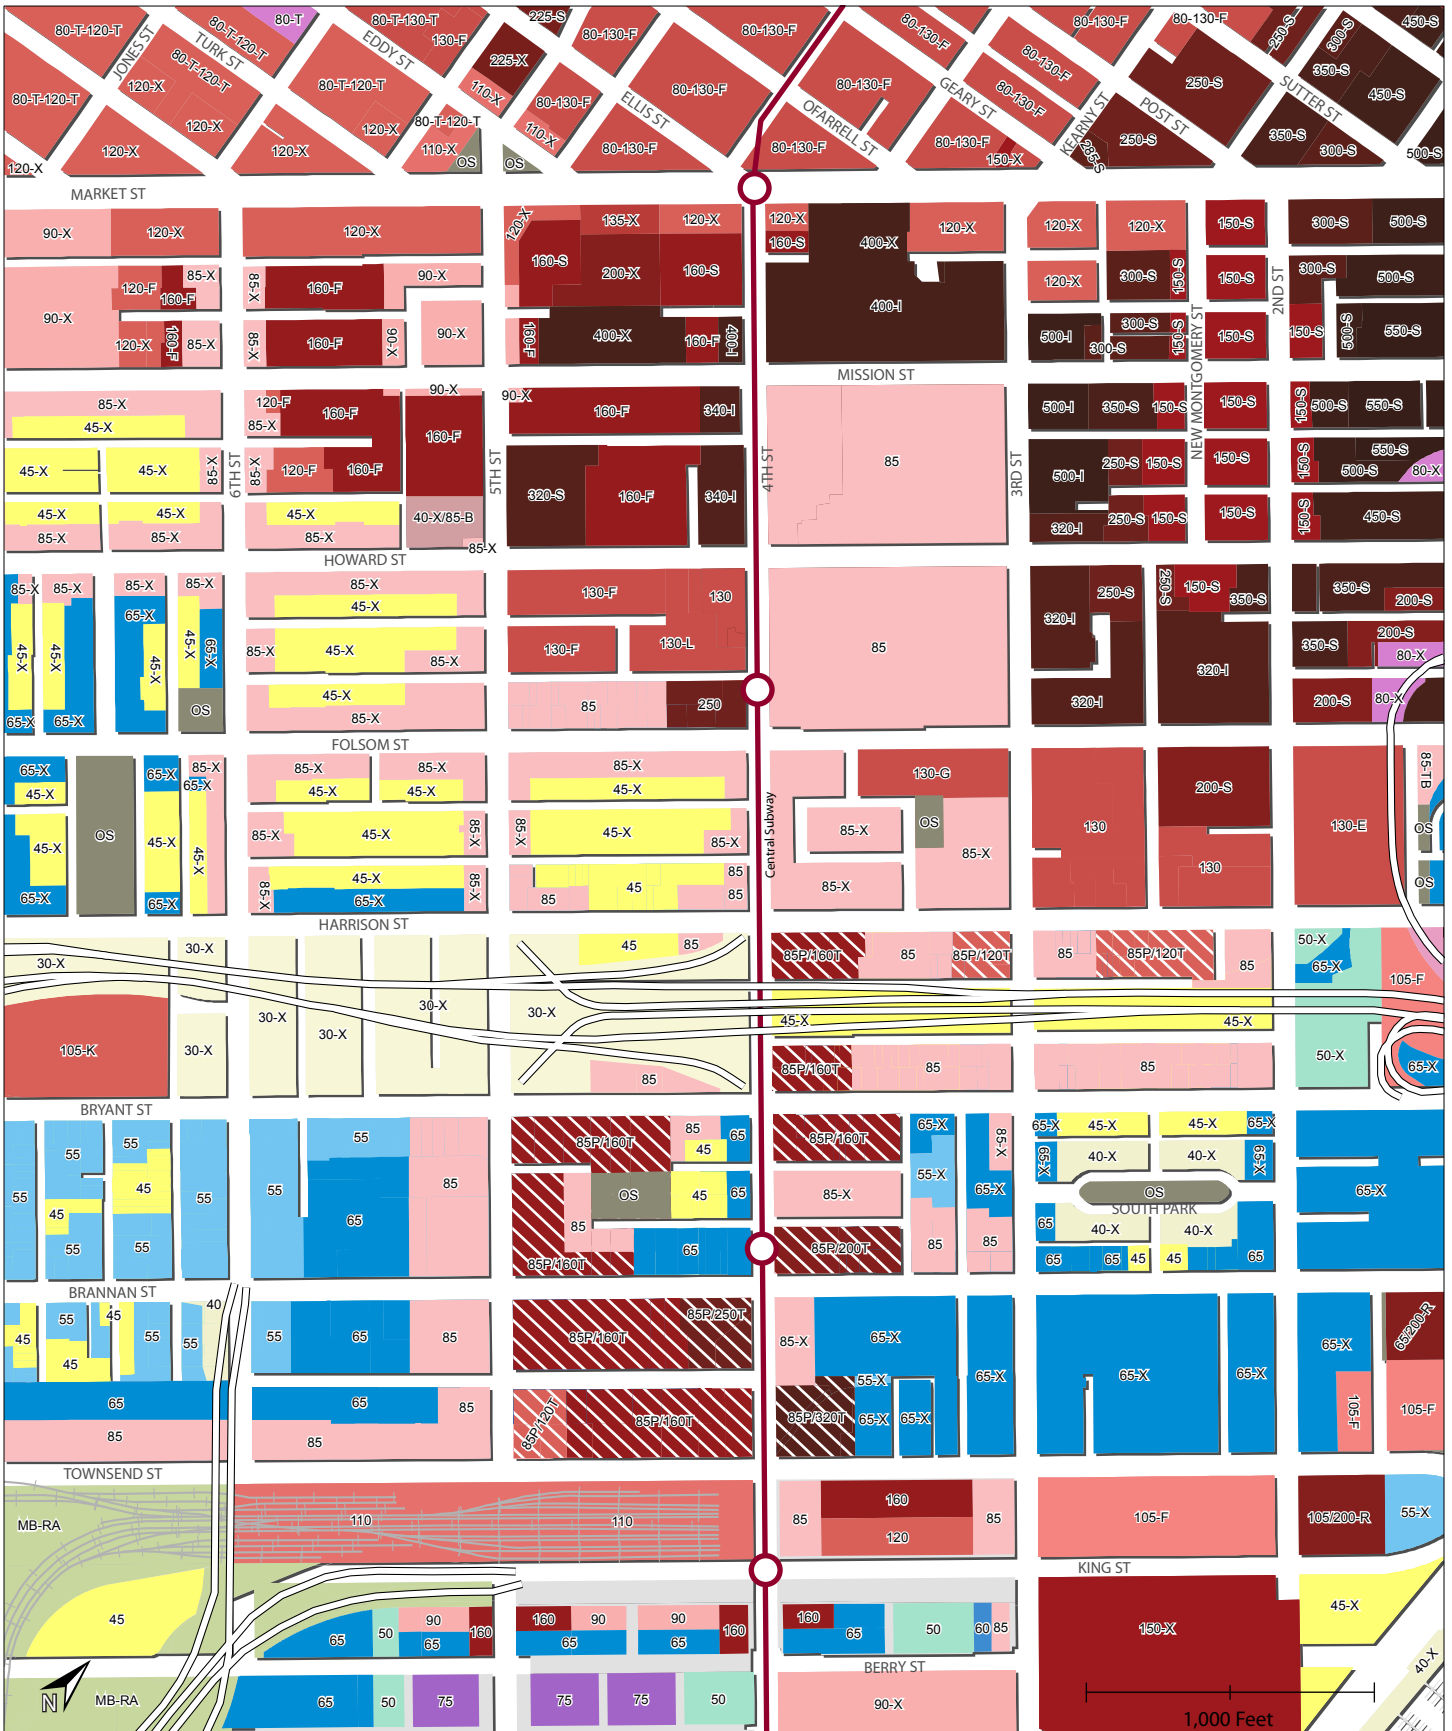

Central Corridor Planning Project

Central Corridor Height Districts with Western SoMa Proposed Districts

Proposed Central Corridor Height Districts
Scenario 1: Low Base

Proposed Central Corridor Height Districts Scenario 2: Mid-Rise on Large Lots and Accent Key Corners

Proposed Central Corridor Height Districts
 Scenario 3: Taller Accent with
 Mission Bay Transition

Proposed Central Corridor Height Districts
 Scenario 4: Taller Accent with
 4th Street Spine