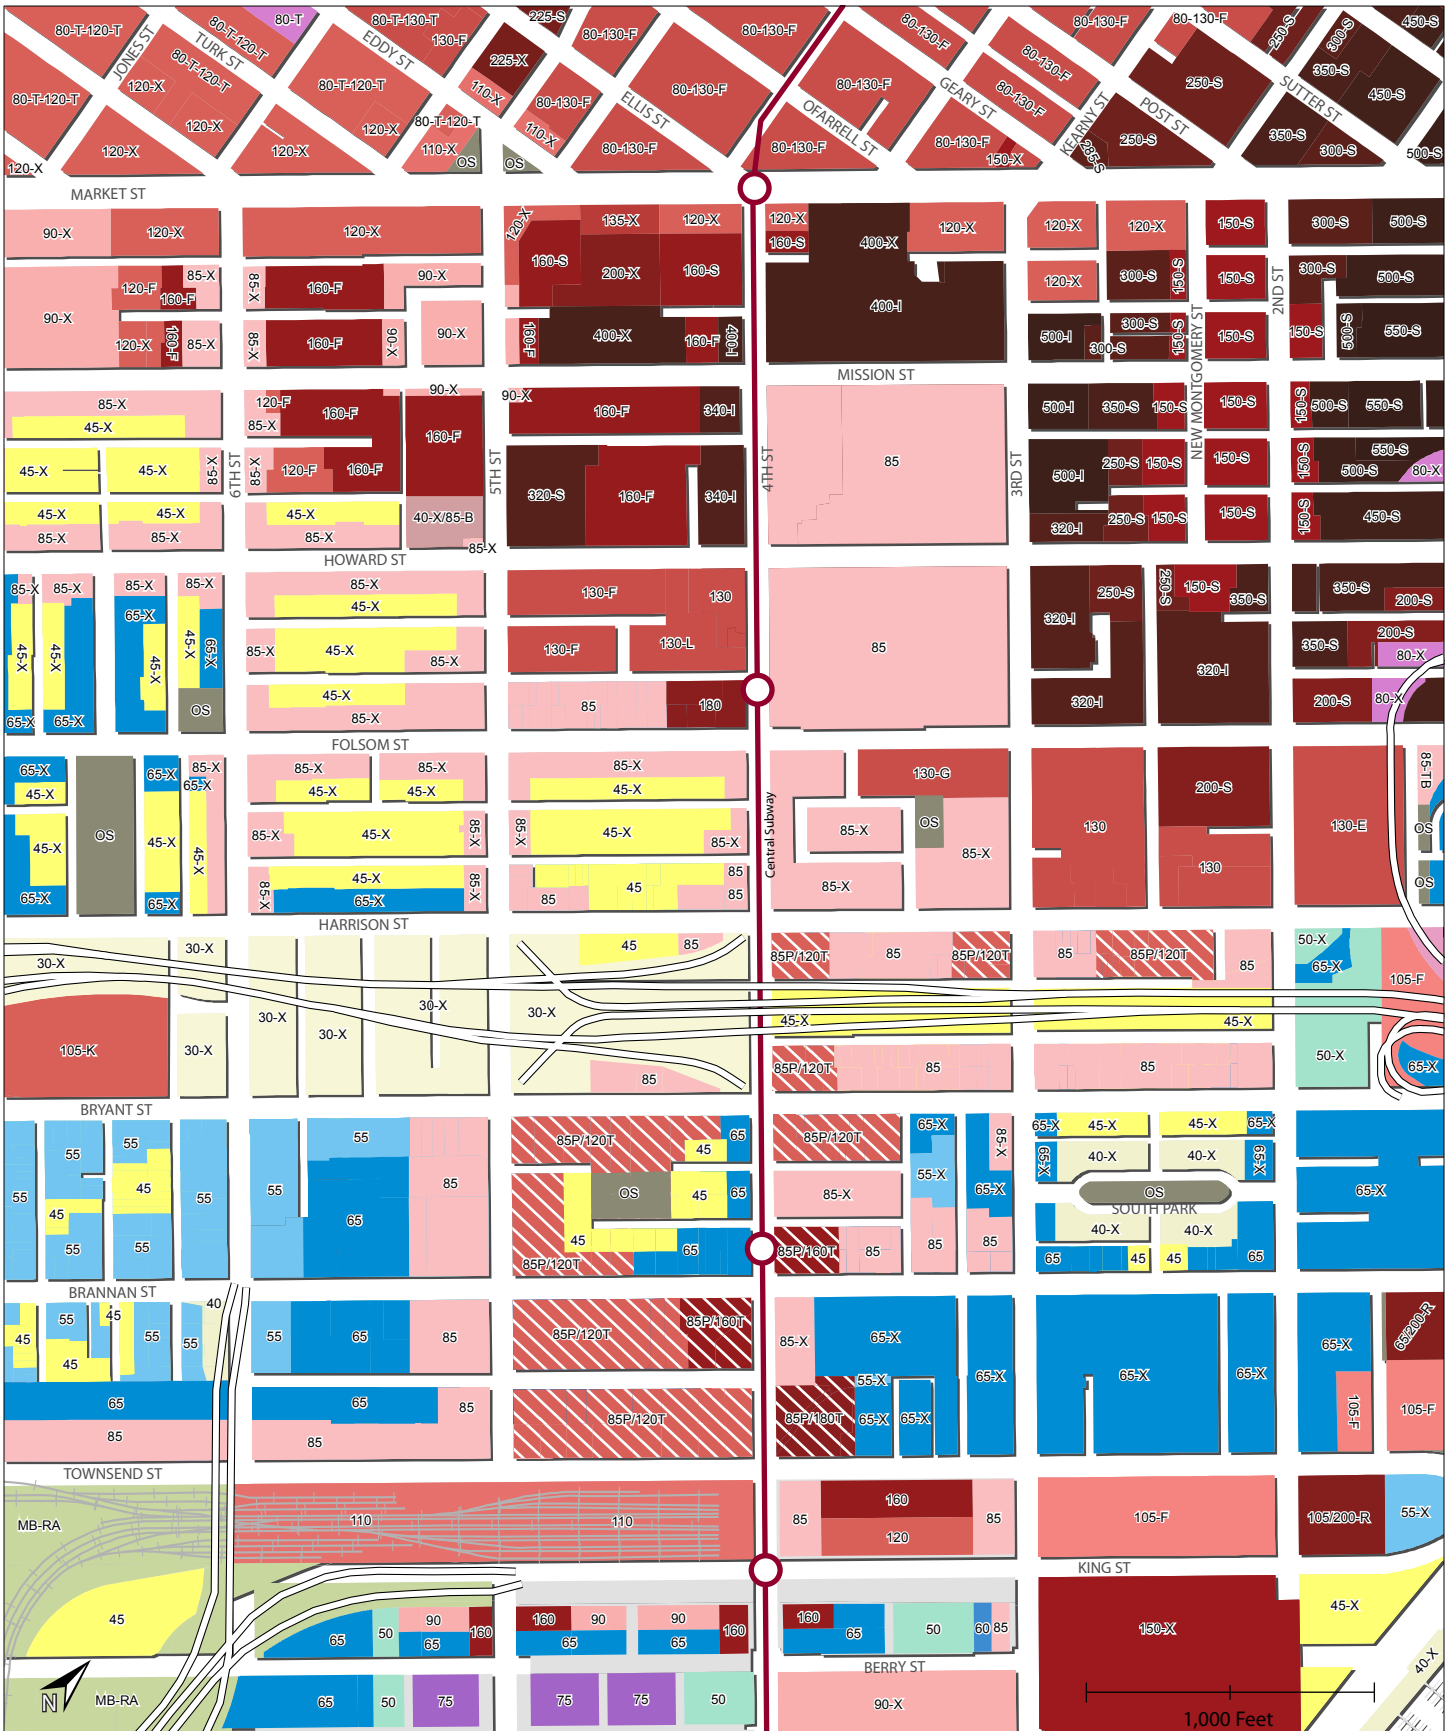

Central Corridor Planning Project

Central Corridor Height Districts with Western SoMa Proposed Districts

Proposed Central Corridor Height Districts
Scenario 1: Low Base

Proposed Central Corridor Height Districts Scenario 2: Mid-Rise on Large Lots and Accent Key Corners

Proposed Central Corridor Height Districts
 Scenario 3: Taller Accent with
 Mission Bay Transition

Proposed Central Corridor Height Districts
 Scenario 4: Taller Accent with
 4th Street Spine