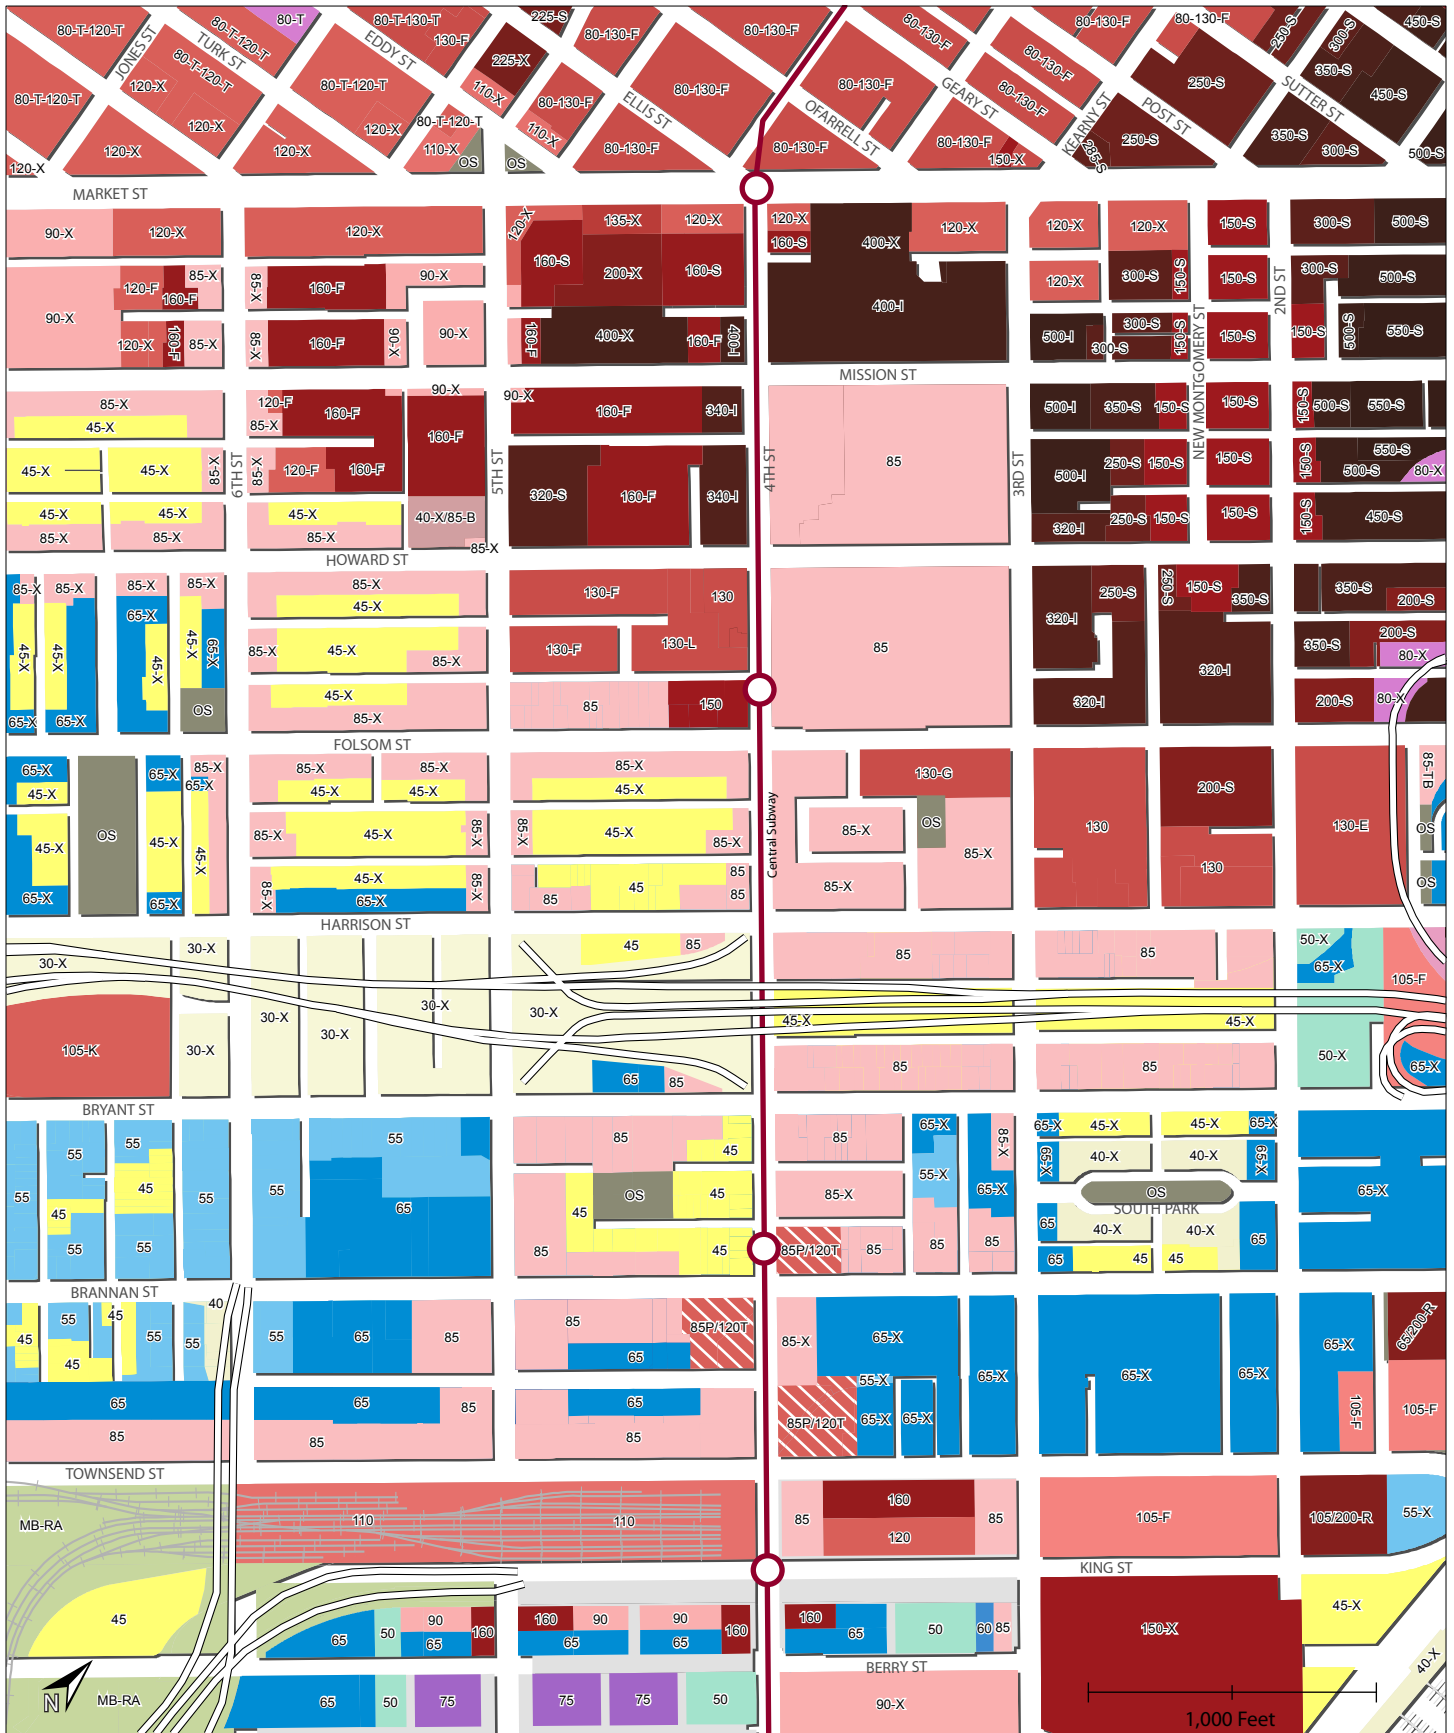

Central Corridor Planning Project

Central Corridor Height Districts with Western SoMa Proposed Districts

Proposed Central Corridor Height Districts
Scenario 1: Low Base

Proposed Central Corridor Height Districts Scenario 2: Mid-Rise on Large Lots and Accent Key Corners

Proposed Central Corridor Height Districts
 Scenario 3: Taller Accent with
 Mission Bay Transition

Proposed Central Corridor Height Districts
 Scenario 4: Taller Accent with
 4th Street Spine