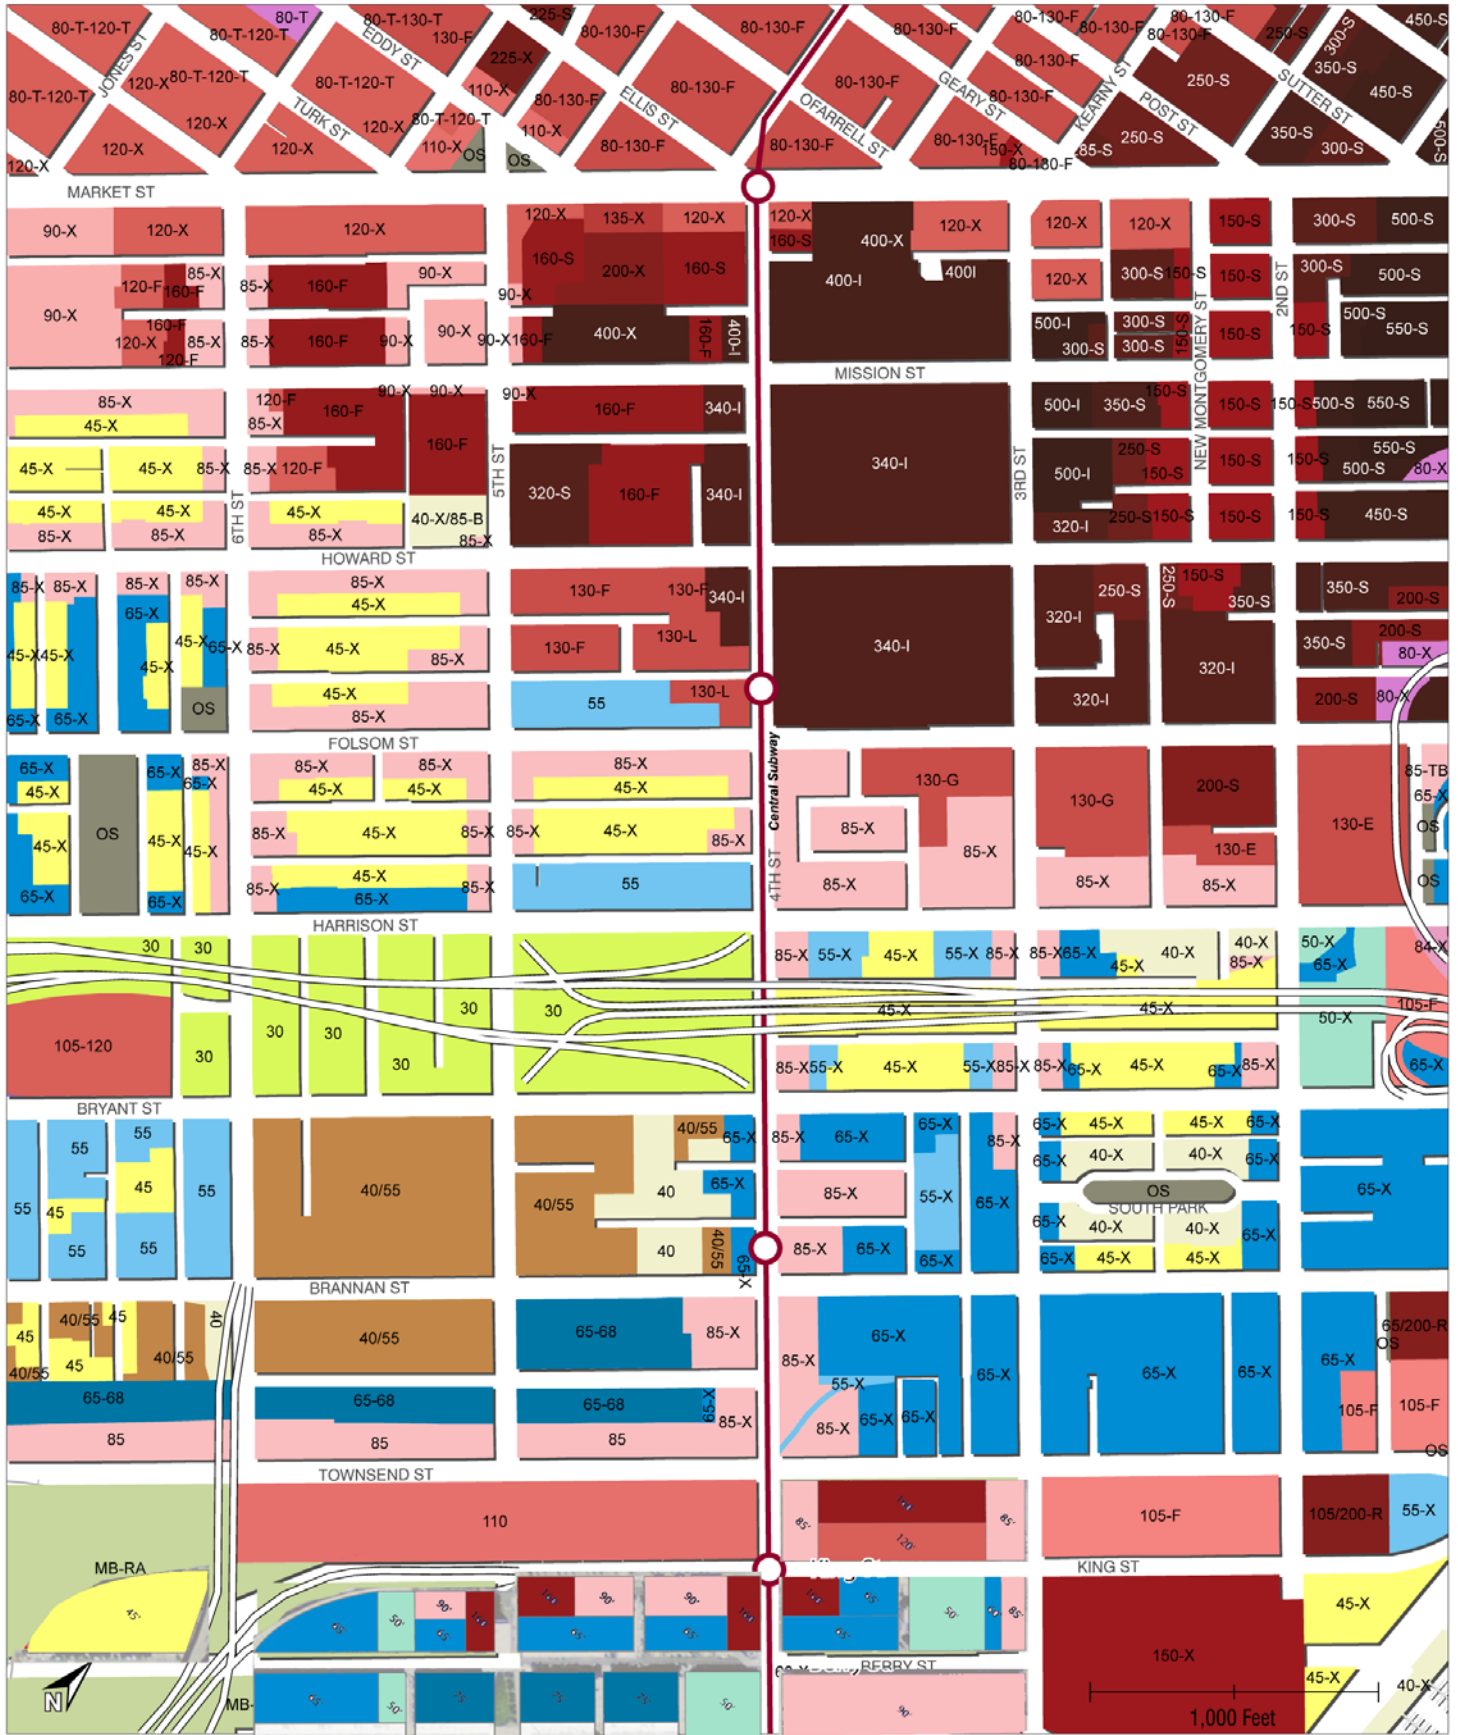

Central Corridor Planning Project

Central Corridor Height Districts with Western SoMa Proposed Districts

Proposed Central Corridor Height Districts
Scenario 1: Low Base

Proposed Central Corridor Height Districts Scenario 2: Mid-Rise on Large Lots and Accent Key Corners

Proposed Central Corridor Height Districts
 Scenario 3: Taller Accent with
 Mission Bay Transition

Proposed Central Corridor Height Districts
 Scenario 4: Taller Accent with
 4th Street Spine