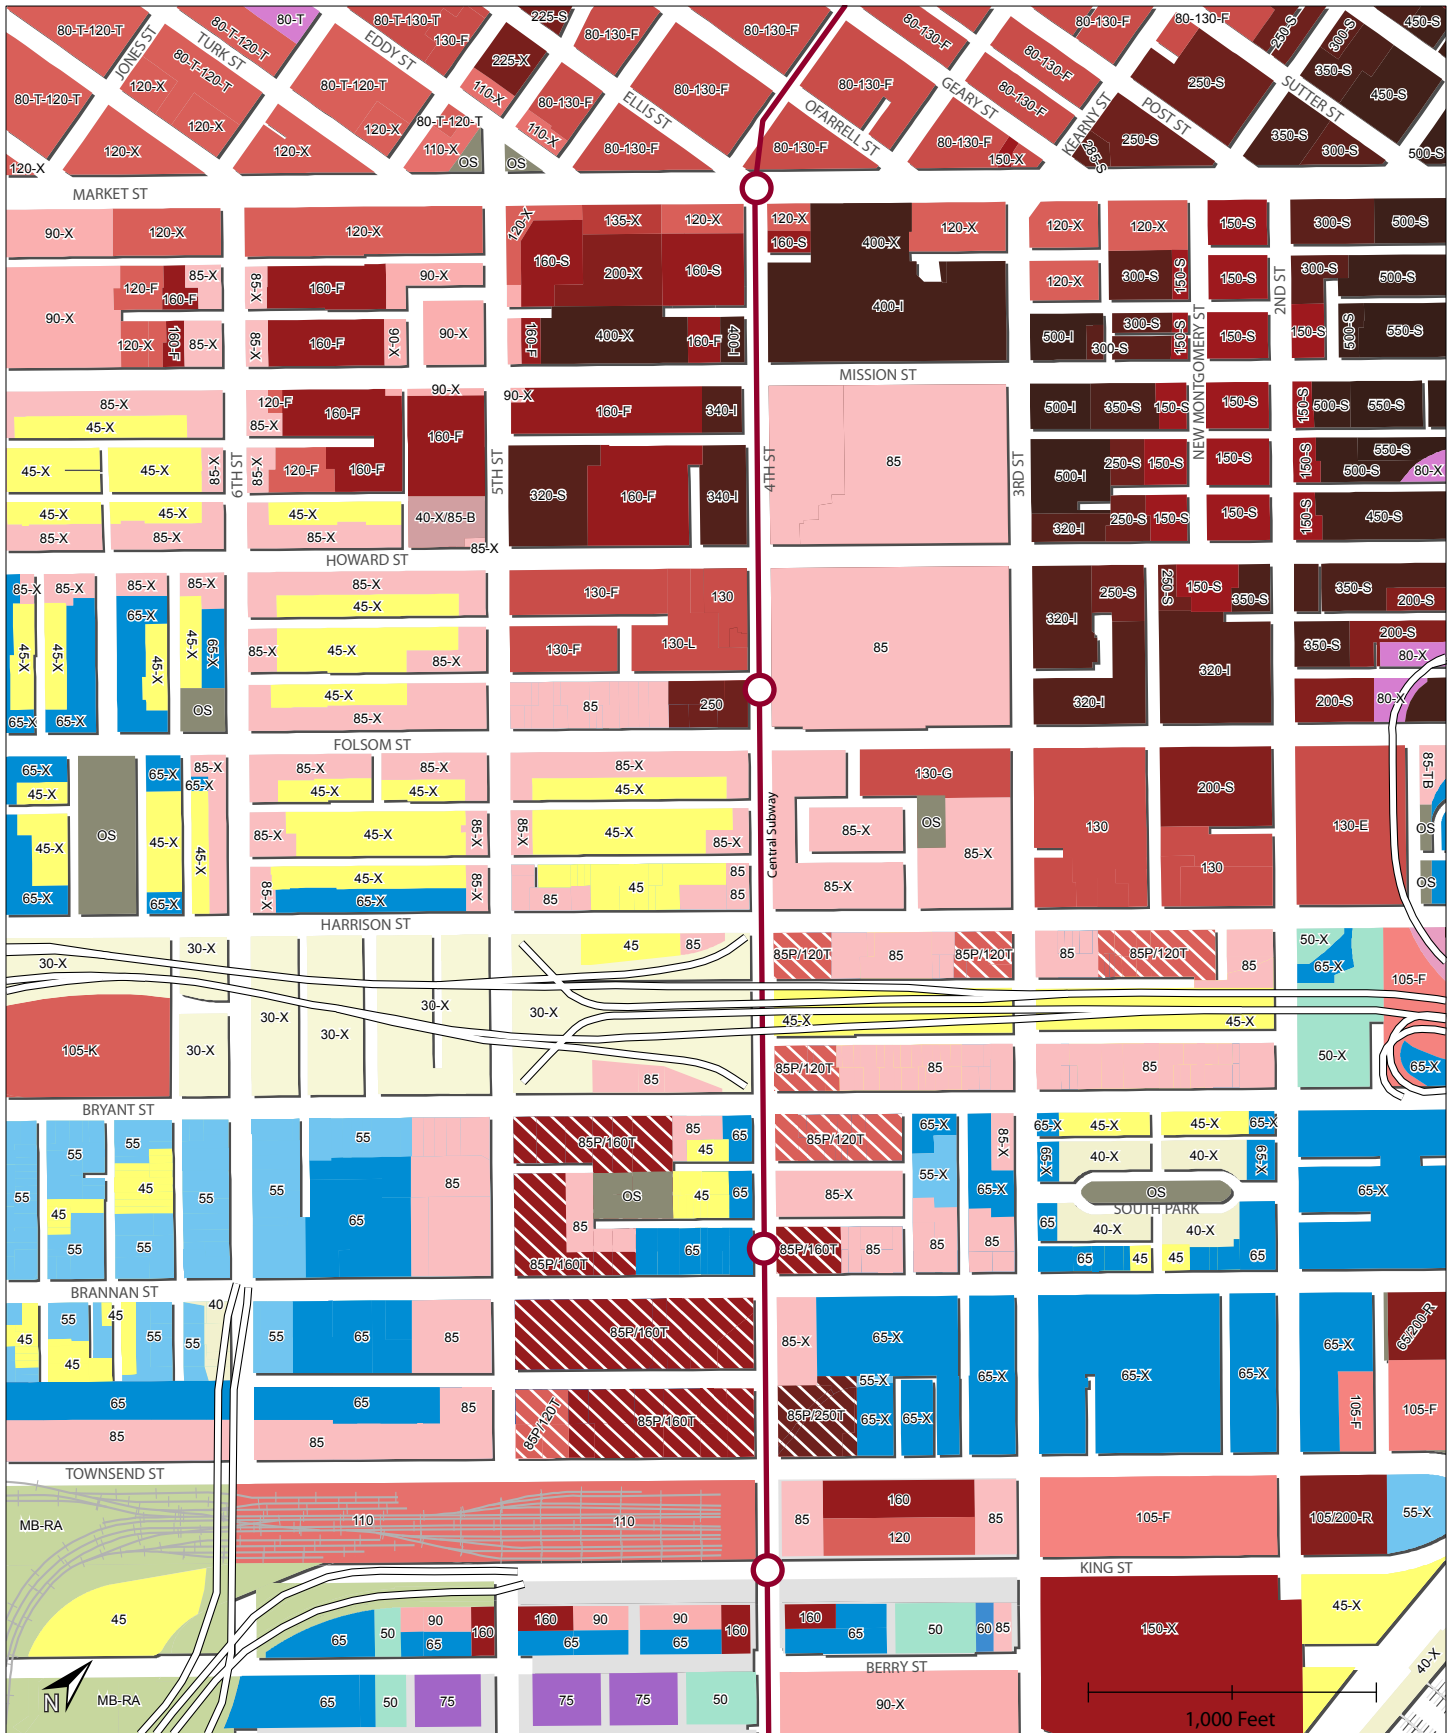

Central Corridor Planning Project

Central Corridor Height Districts with Western SoMa Proposed Districts

Proposed Central Corridor Height Districts
Scenario 1: Low Base

Proposed Central Corridor Height Districts Scenario 2: Mid-Rise on Large Lots and Accent Key Corners

Proposed Central Corridor Height Districts
 Scenario 3: Taller Accent with
 Mission Bay Transition

Proposed Central Corridor Height Districts
 Scenario 4: Taller Accent with
 4th Street Spine