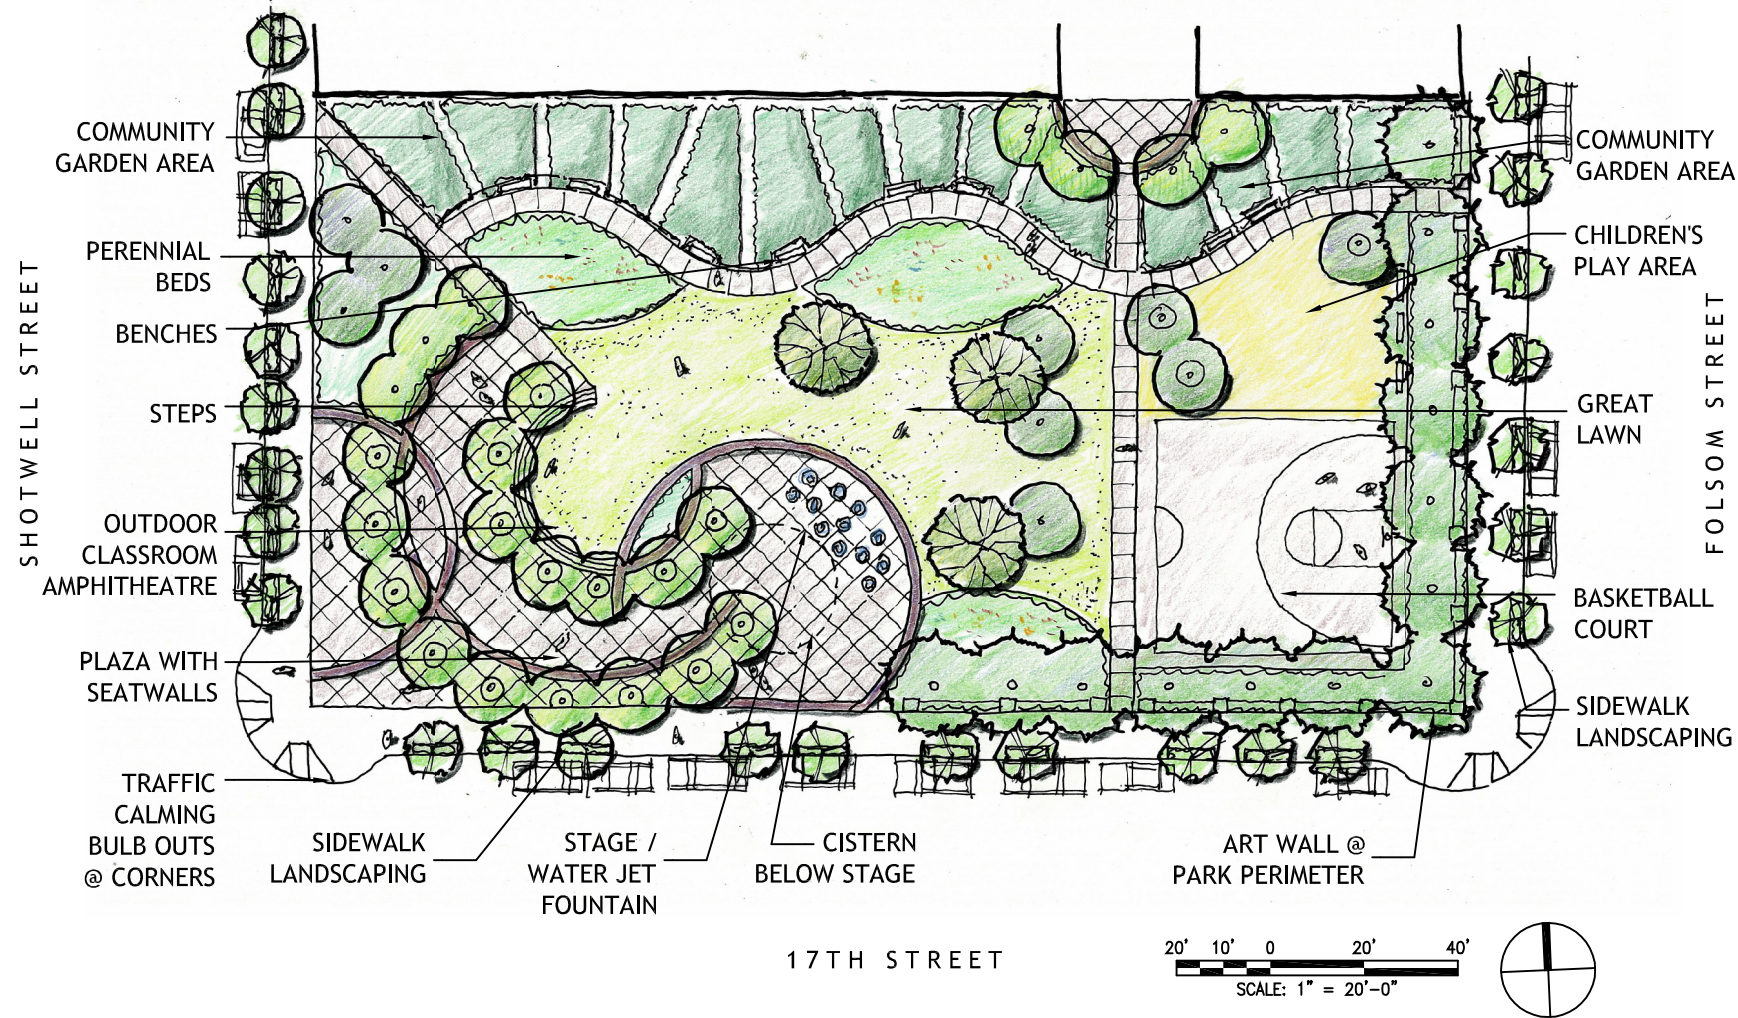

Outdoor Classroom/ Amphitheatre

Community Garden

Children's Play Area

Half-court Basketball

Stage

Great Lawn

Water Jet Fountain @ Stage

Art Wall @ Park Perimeter

SAN FRANCISCO
PLANNING DEPARTMENT

Future Park Site at 17th & Folsom

Revolution Park Concept

DEPARTMENT OF PUBLIC WORKS
CITY AND COUNTY OF SAN FRANCISCO
LANDSCAPE ARCHITECTURE

FEBRUARY 6, 2010