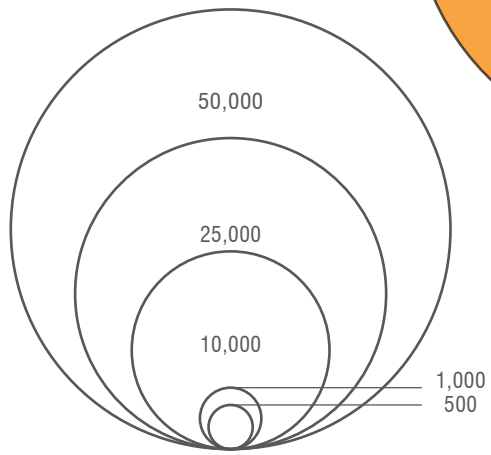

9%

OF BAY AREA COUNTIES' EMPLOYED RESIDENTS COMMUTE INTO SAN FRANCISCO

EMPLOYED BAY AREA COUNTY WORKERS' COMMUTES INTO SAN FRANCISCO BY VOLUME AND MODE

TRANSPORATION MODE

Source: U.S. Census Bureau: American Community Survey 2006-2010