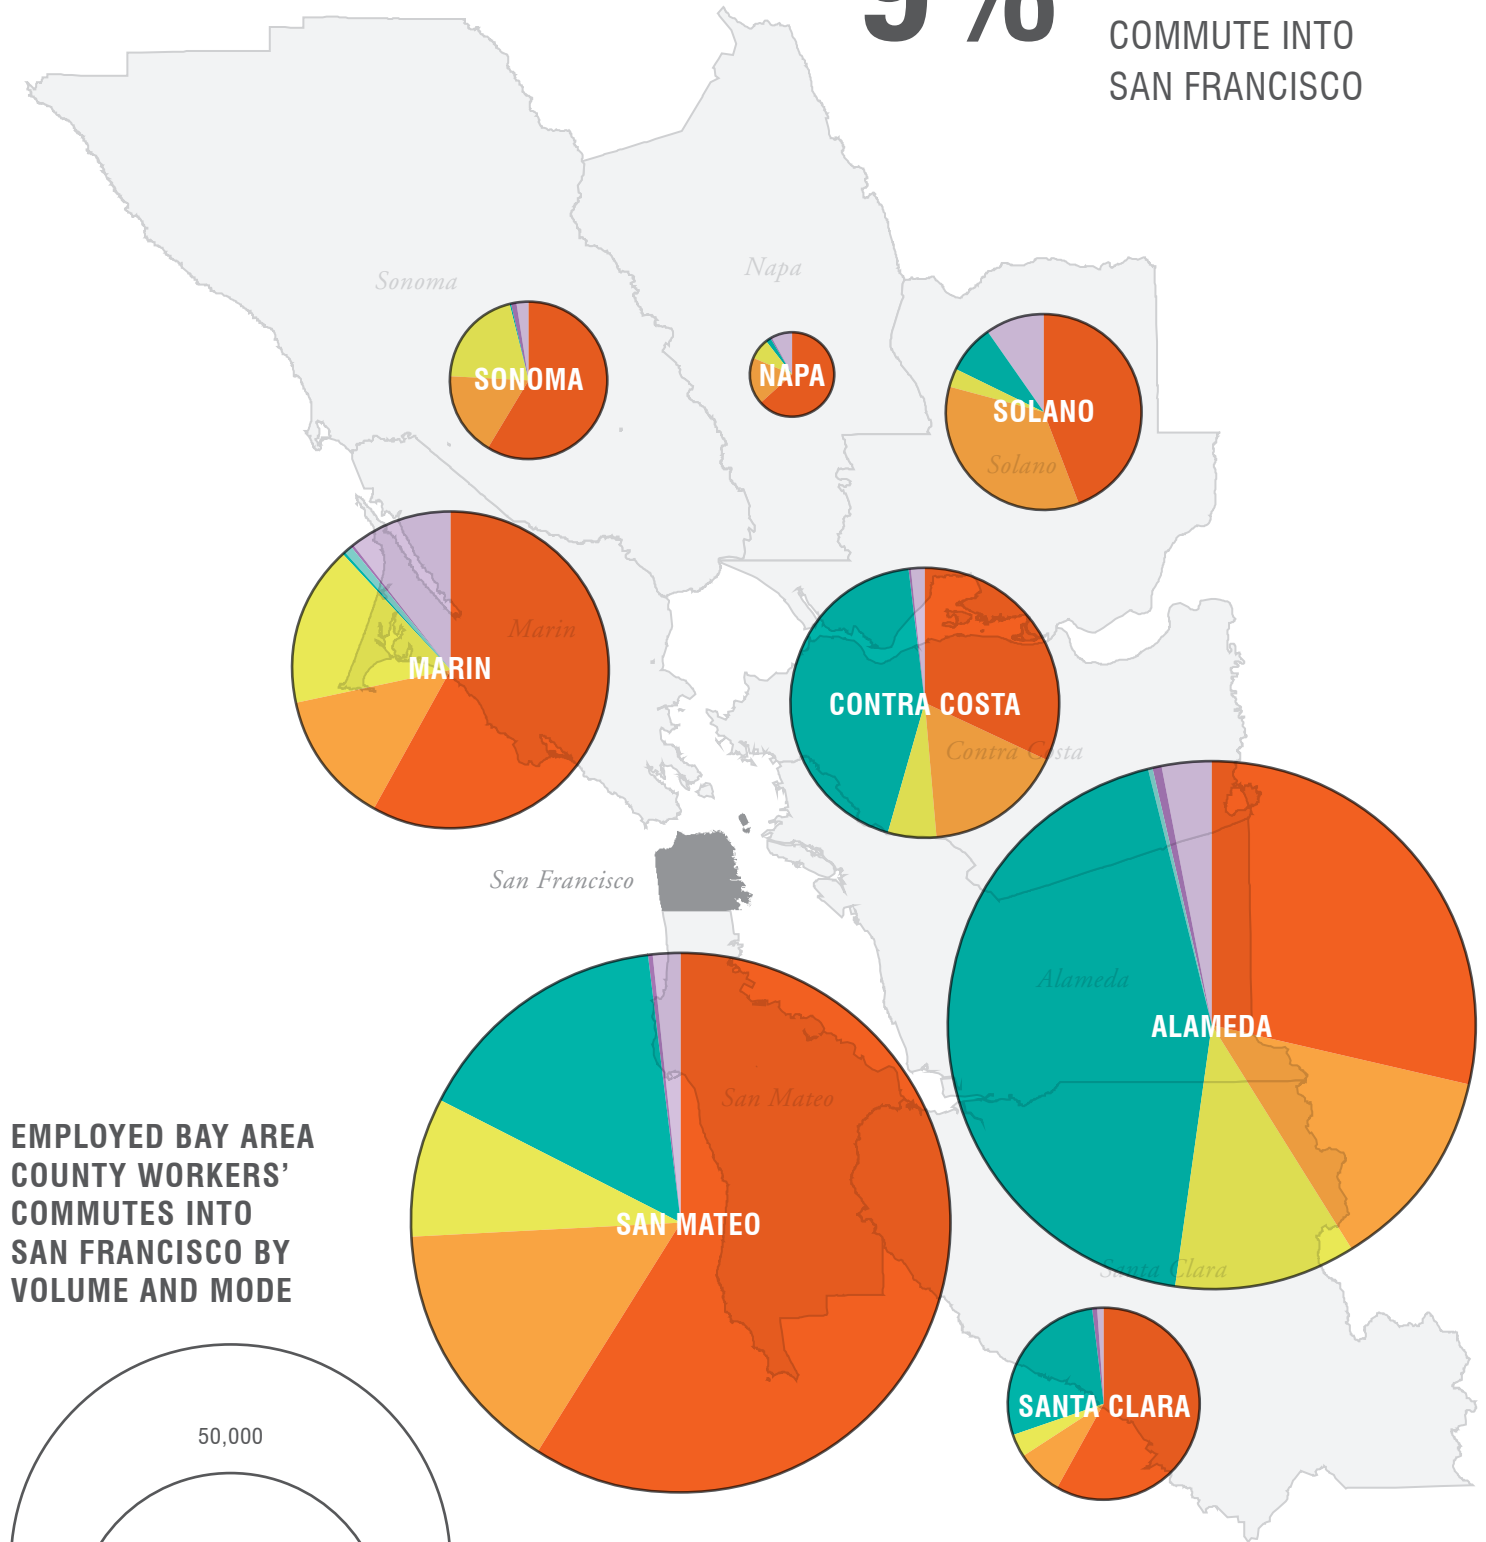

# 9%

OF BAY AREA COUNTIES' EMPLOYED RESIDENTS COMMUTE INTO SAN FRANCISCO

## EMPLOYED BAY AREA COUNTY WORKERS' COMMUTES INTO SAN FRANCISCO BY VOLUME AND MODE