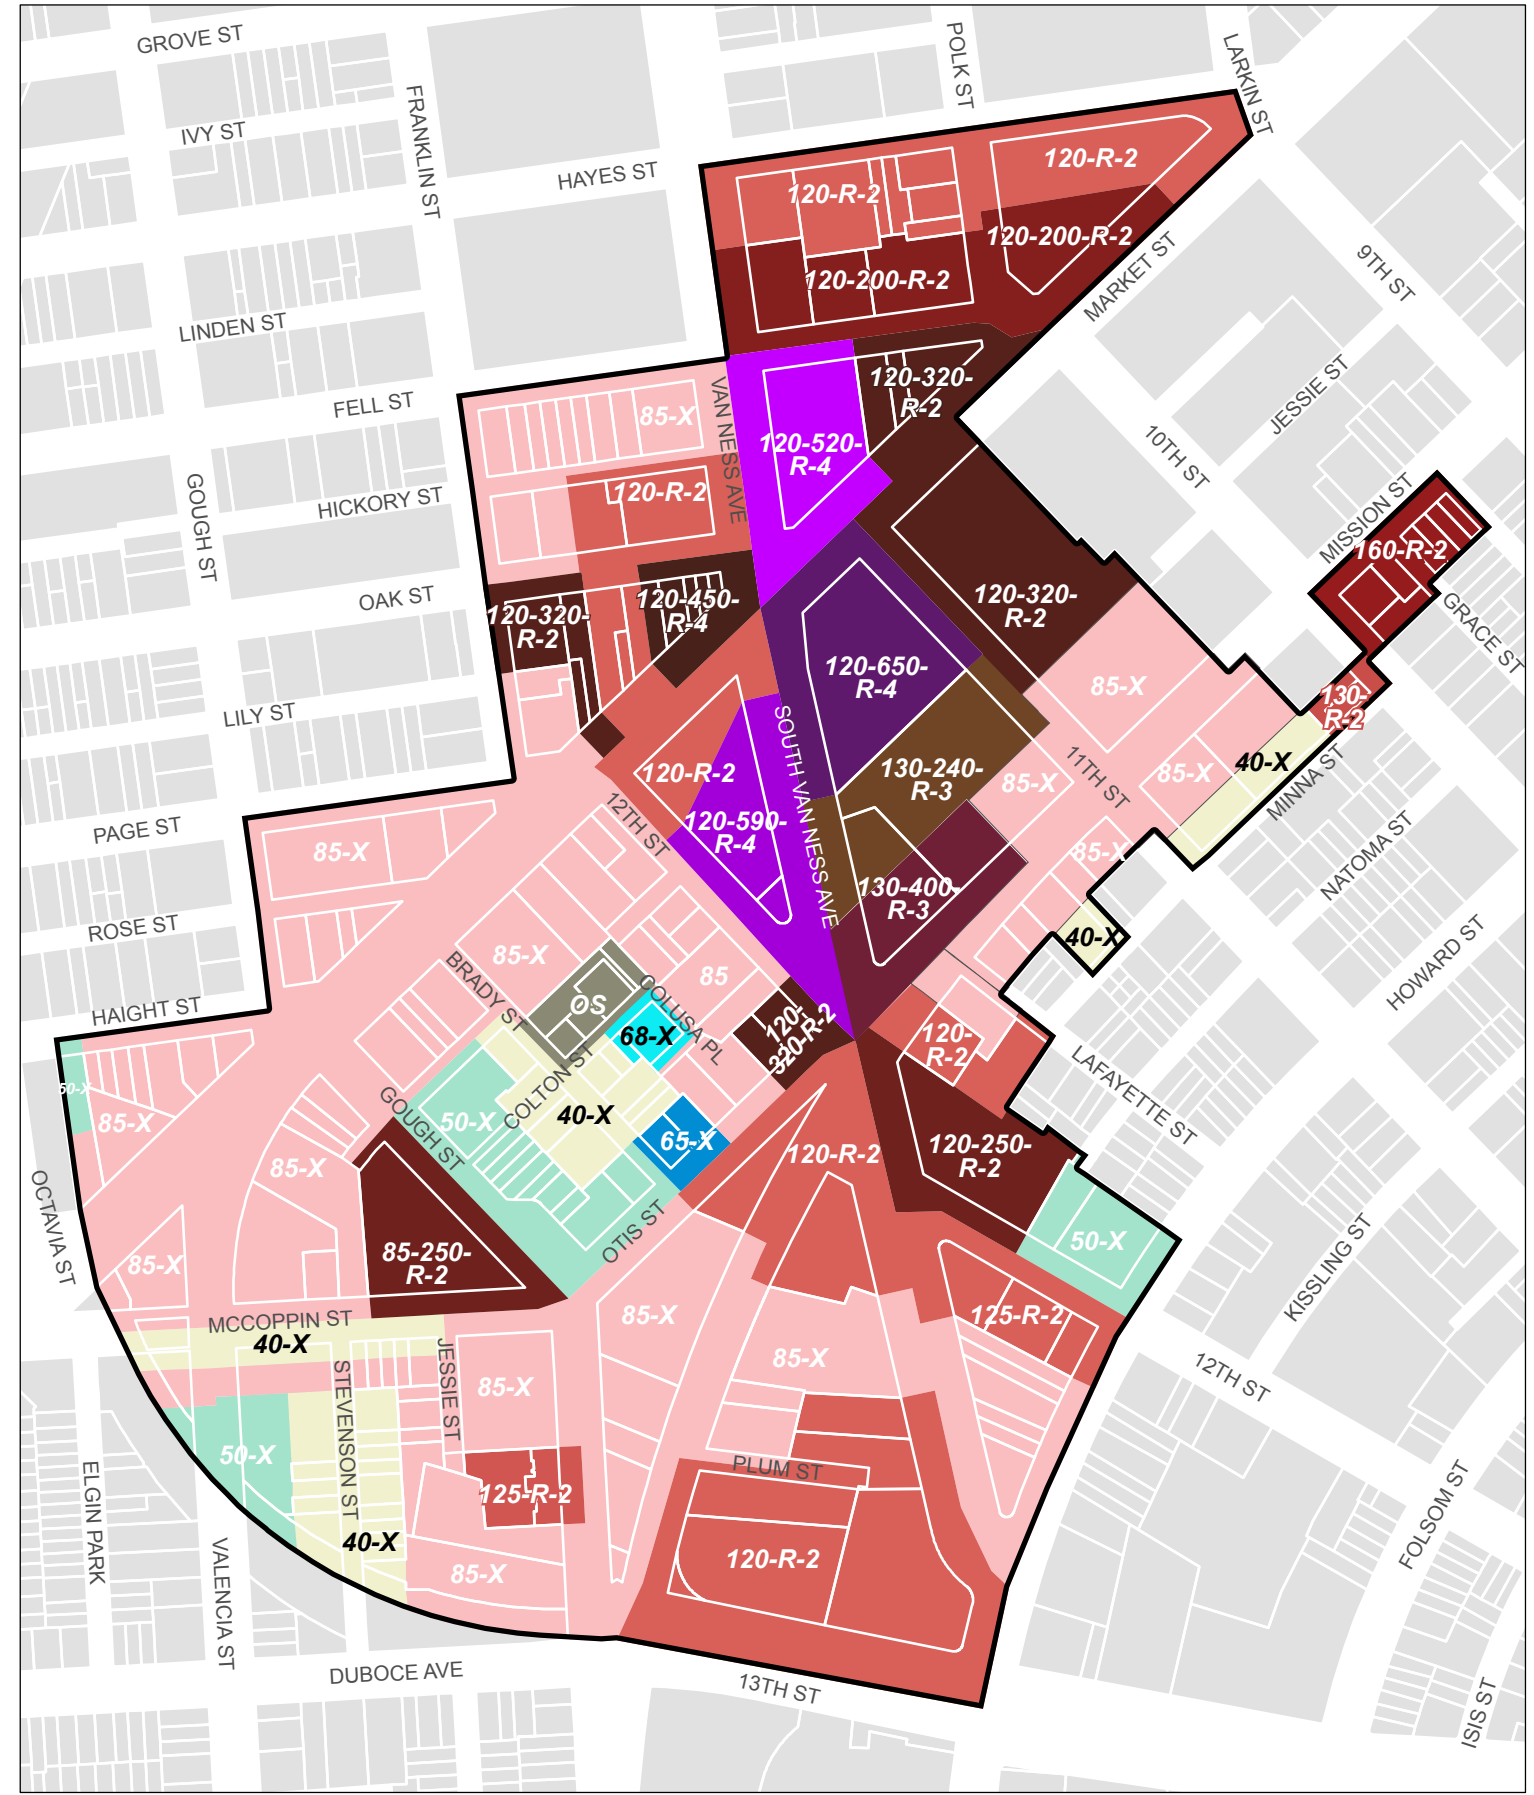

HUB URBAN FORM PROPOSAL

DRAFT APRIL 2018

EXISTING

HUB PLAN AREA BOUNDARY

PROPOSED

HUB PLAN AREA BOUNDARY