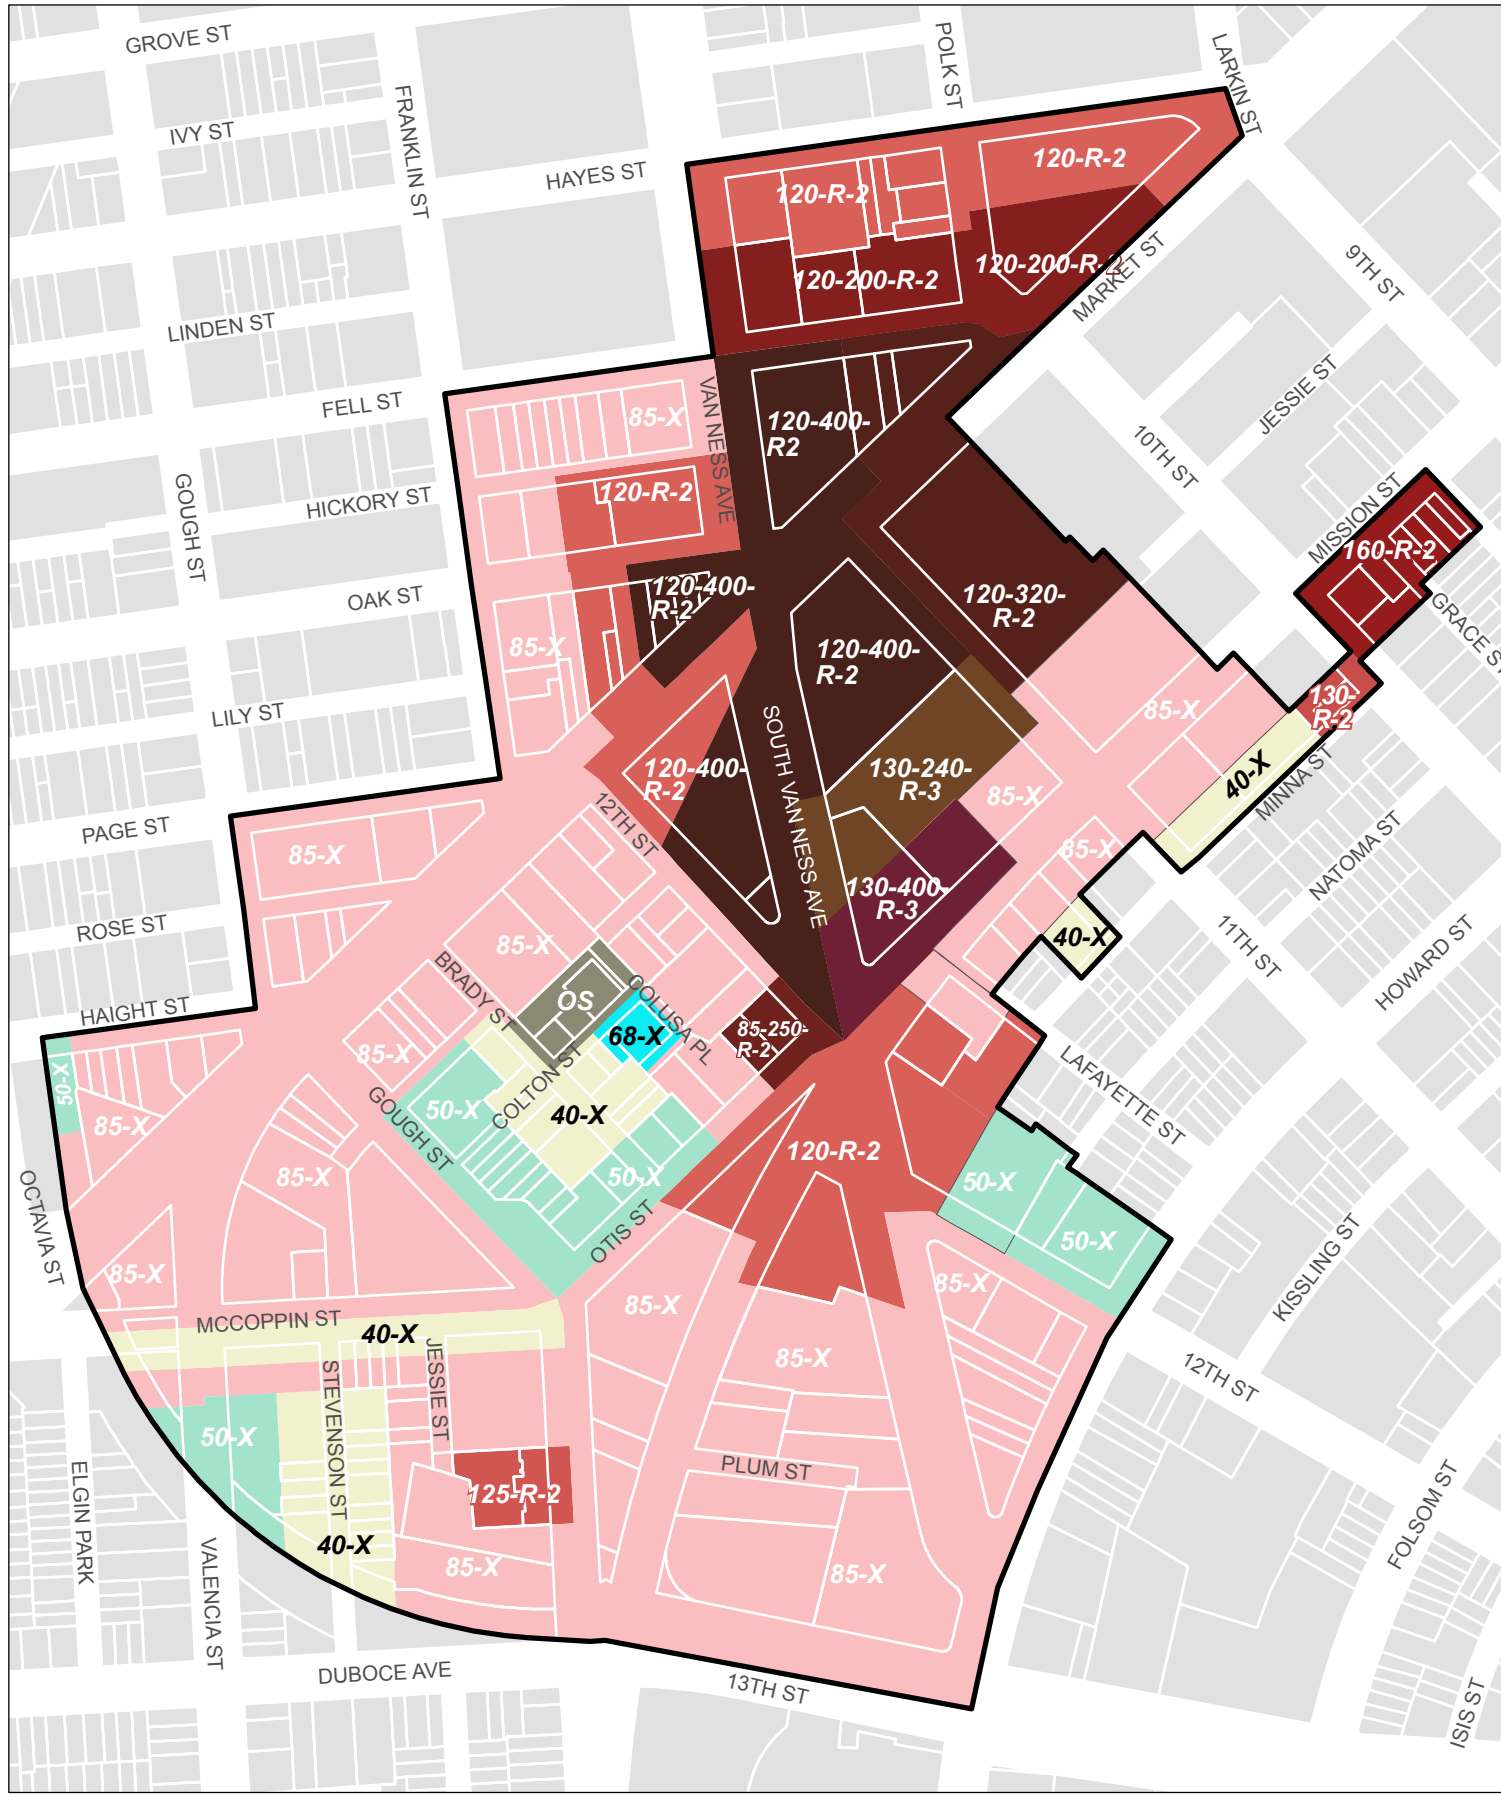

HUB URBAN FORM PROPOSAL

DRAFT APRIL 2018

EXISTING

HUB PLAN AREA BOUNDARY

PROPOSED

HUB PLAN AREA BOUNDARY