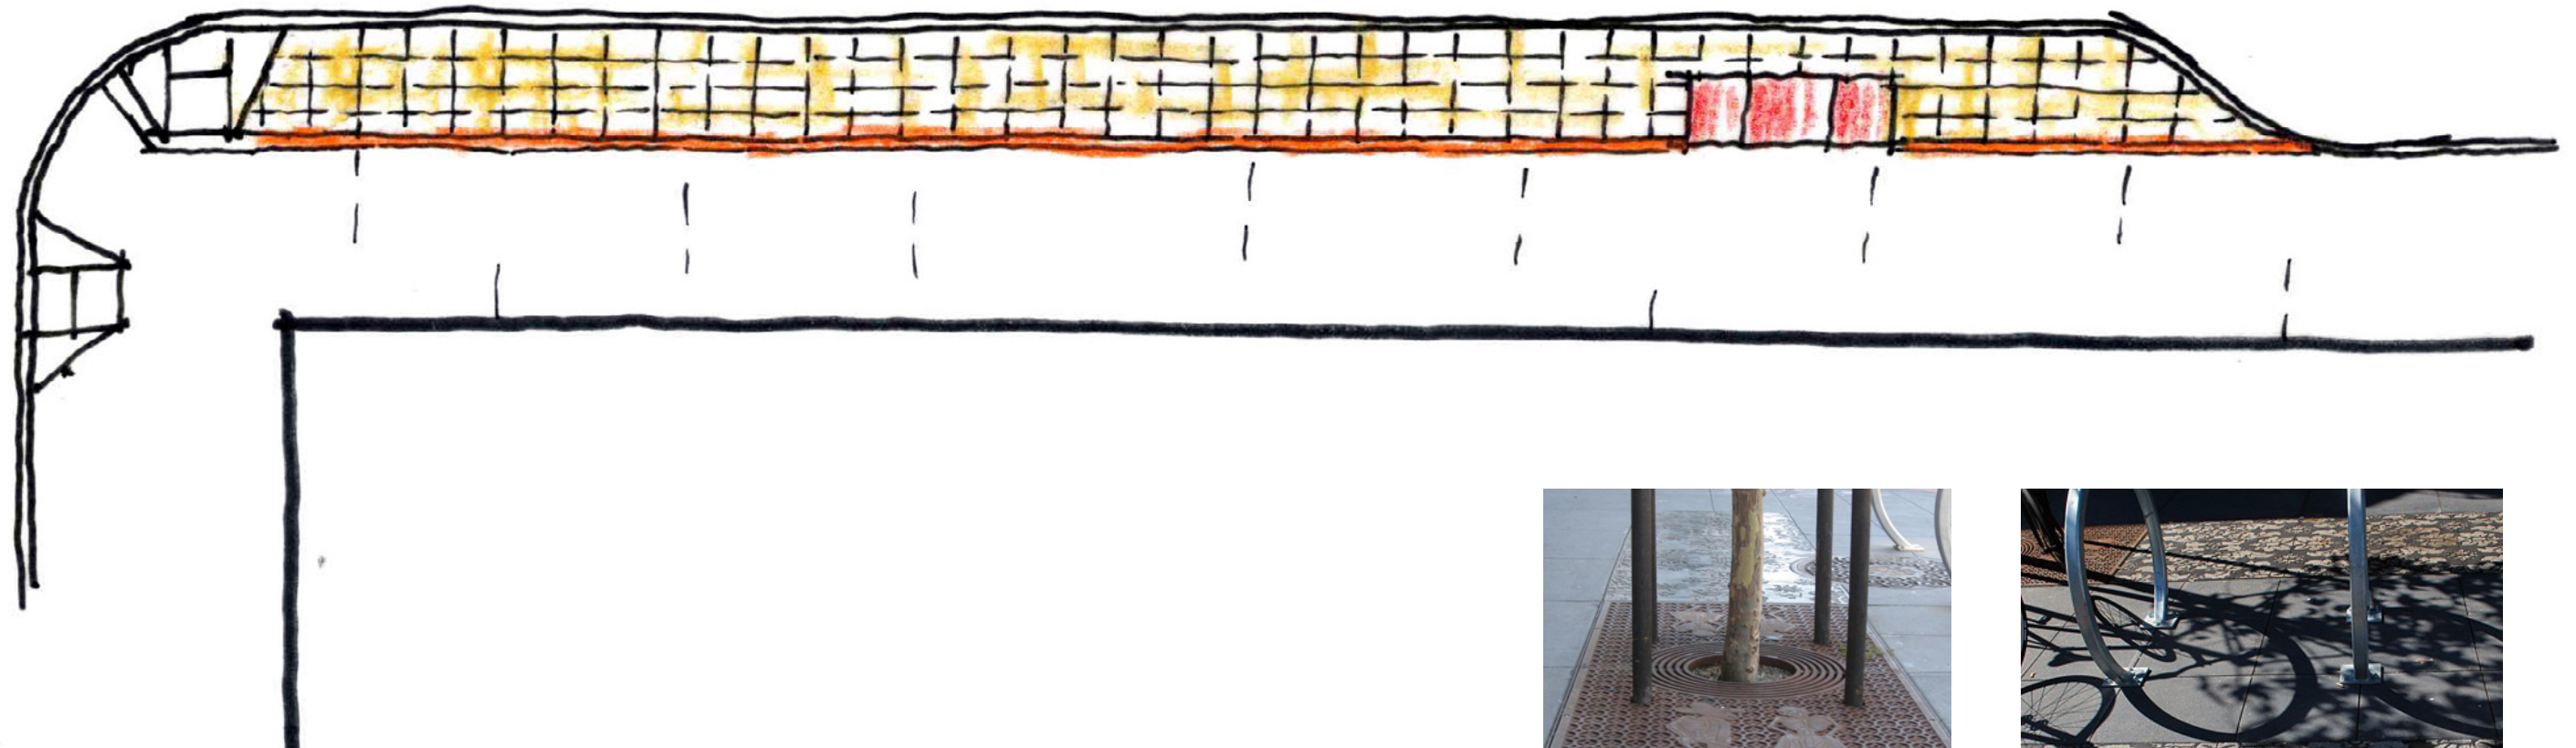

CORNER SIDEWALK EXTENSIONS HAIGHT @ ASHBURY

GREENING

SAN FRANCISCO
PLANNING DEPARTMENT

CORNER SIDEWALK EXTENSIONS
HAIGHT @ ASHBURY

HISTORY

**CORNER SIDEWALK EXTENSIONS
HAIGHT @ ASHBURY**

ART

HAIGHT

**SIDEWALK EXTENSIONS
TRANSIT STOPS (STANYAN & MASONIC)**

GREEN

SAN FRANCISCO
PLANNING DEPARTMENT

HAIGHT

SIDEWALK EXTENSIONS
TRANSIT STOPS (STANYAN & MASONIC)

HISTORY

SAN FRANCISCO
PLANNING DEPARTMENT

HAIGHT

SIDEWALK EXTENSIONS
TRANSIT STOPS (STANYAN & MASONIC)

UNIQUE PAVING