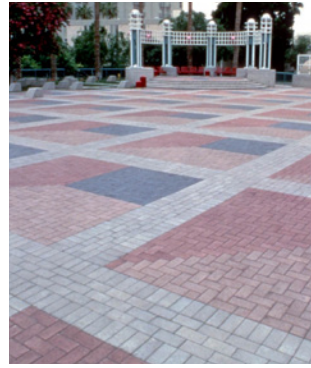

CORNER SIDEWALK EXTENSIONS HAIGHT @ ASHBURY

GREENING

SAN FRANCISCO
PLANNING DEPARTMENT

CORNER SIDEWALK EXTENSIONS
HAIGHT @ ASHBURY

HISTORY

**CORNER SIDEWALK EXTENSIONS
HAIGHT @ ASHBURY**

ART

HAIGHT

**SIDEWALK EXTENSIONS
TRANSIT STOPS (STANYAN & MASONIC)**

GREEN

SAN FRANCISCO
PLANNING DEPARTMENT

HAIGHT

SIDEWALK EXTENSIONS
TRANSIT STOPS (STANYAN & MASONIC)

HISTORY

SAN FRANCISCO
PLANNING DEPARTMENT

HAIGHT