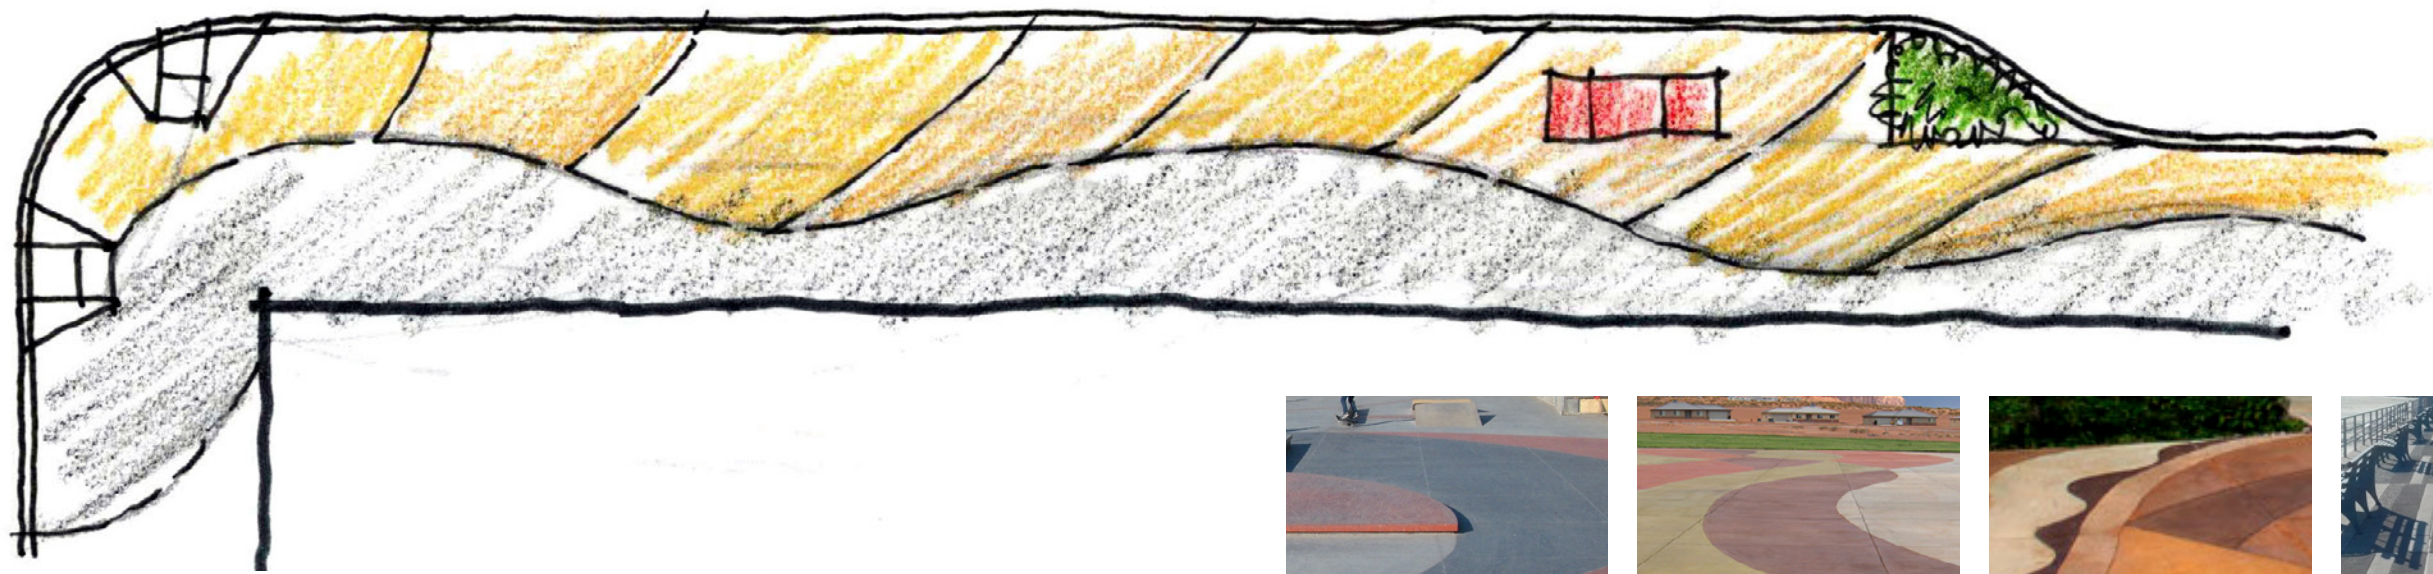

CORNER SIDEWALK EXTENSIONS HAIGHT @ ASHBURY

GREENING

SAN FRANCISCO
PLANNING DEPARTMENT

CORNER SIDEWALK EXTENSIONS
HAIGHT @ ASHBURY

HISTORY

**CORNER SIDEWALK EXTENSIONS
HAIGHT @ ASHBURY**

ART

HAIGHT

**SIDEWALK EXTENSIONS
TRANSIT STOPS (STANYAN & MASONIC)**

GREEN

SAN FRANCISCO
PLANNING DEPARTMENT

HAIGHT

SIDEWALK EXTENSIONS
TRANSIT STOPS (STANYAN & MASONIC)

HISTORY

SAN FRANCISCO
PLANNING DEPARTMENT

HAIGHT

SIDEWALK EXTENSIONS
TRANSIT STOPS (STANYAN & MASONIC)

UNIQUE PAVING