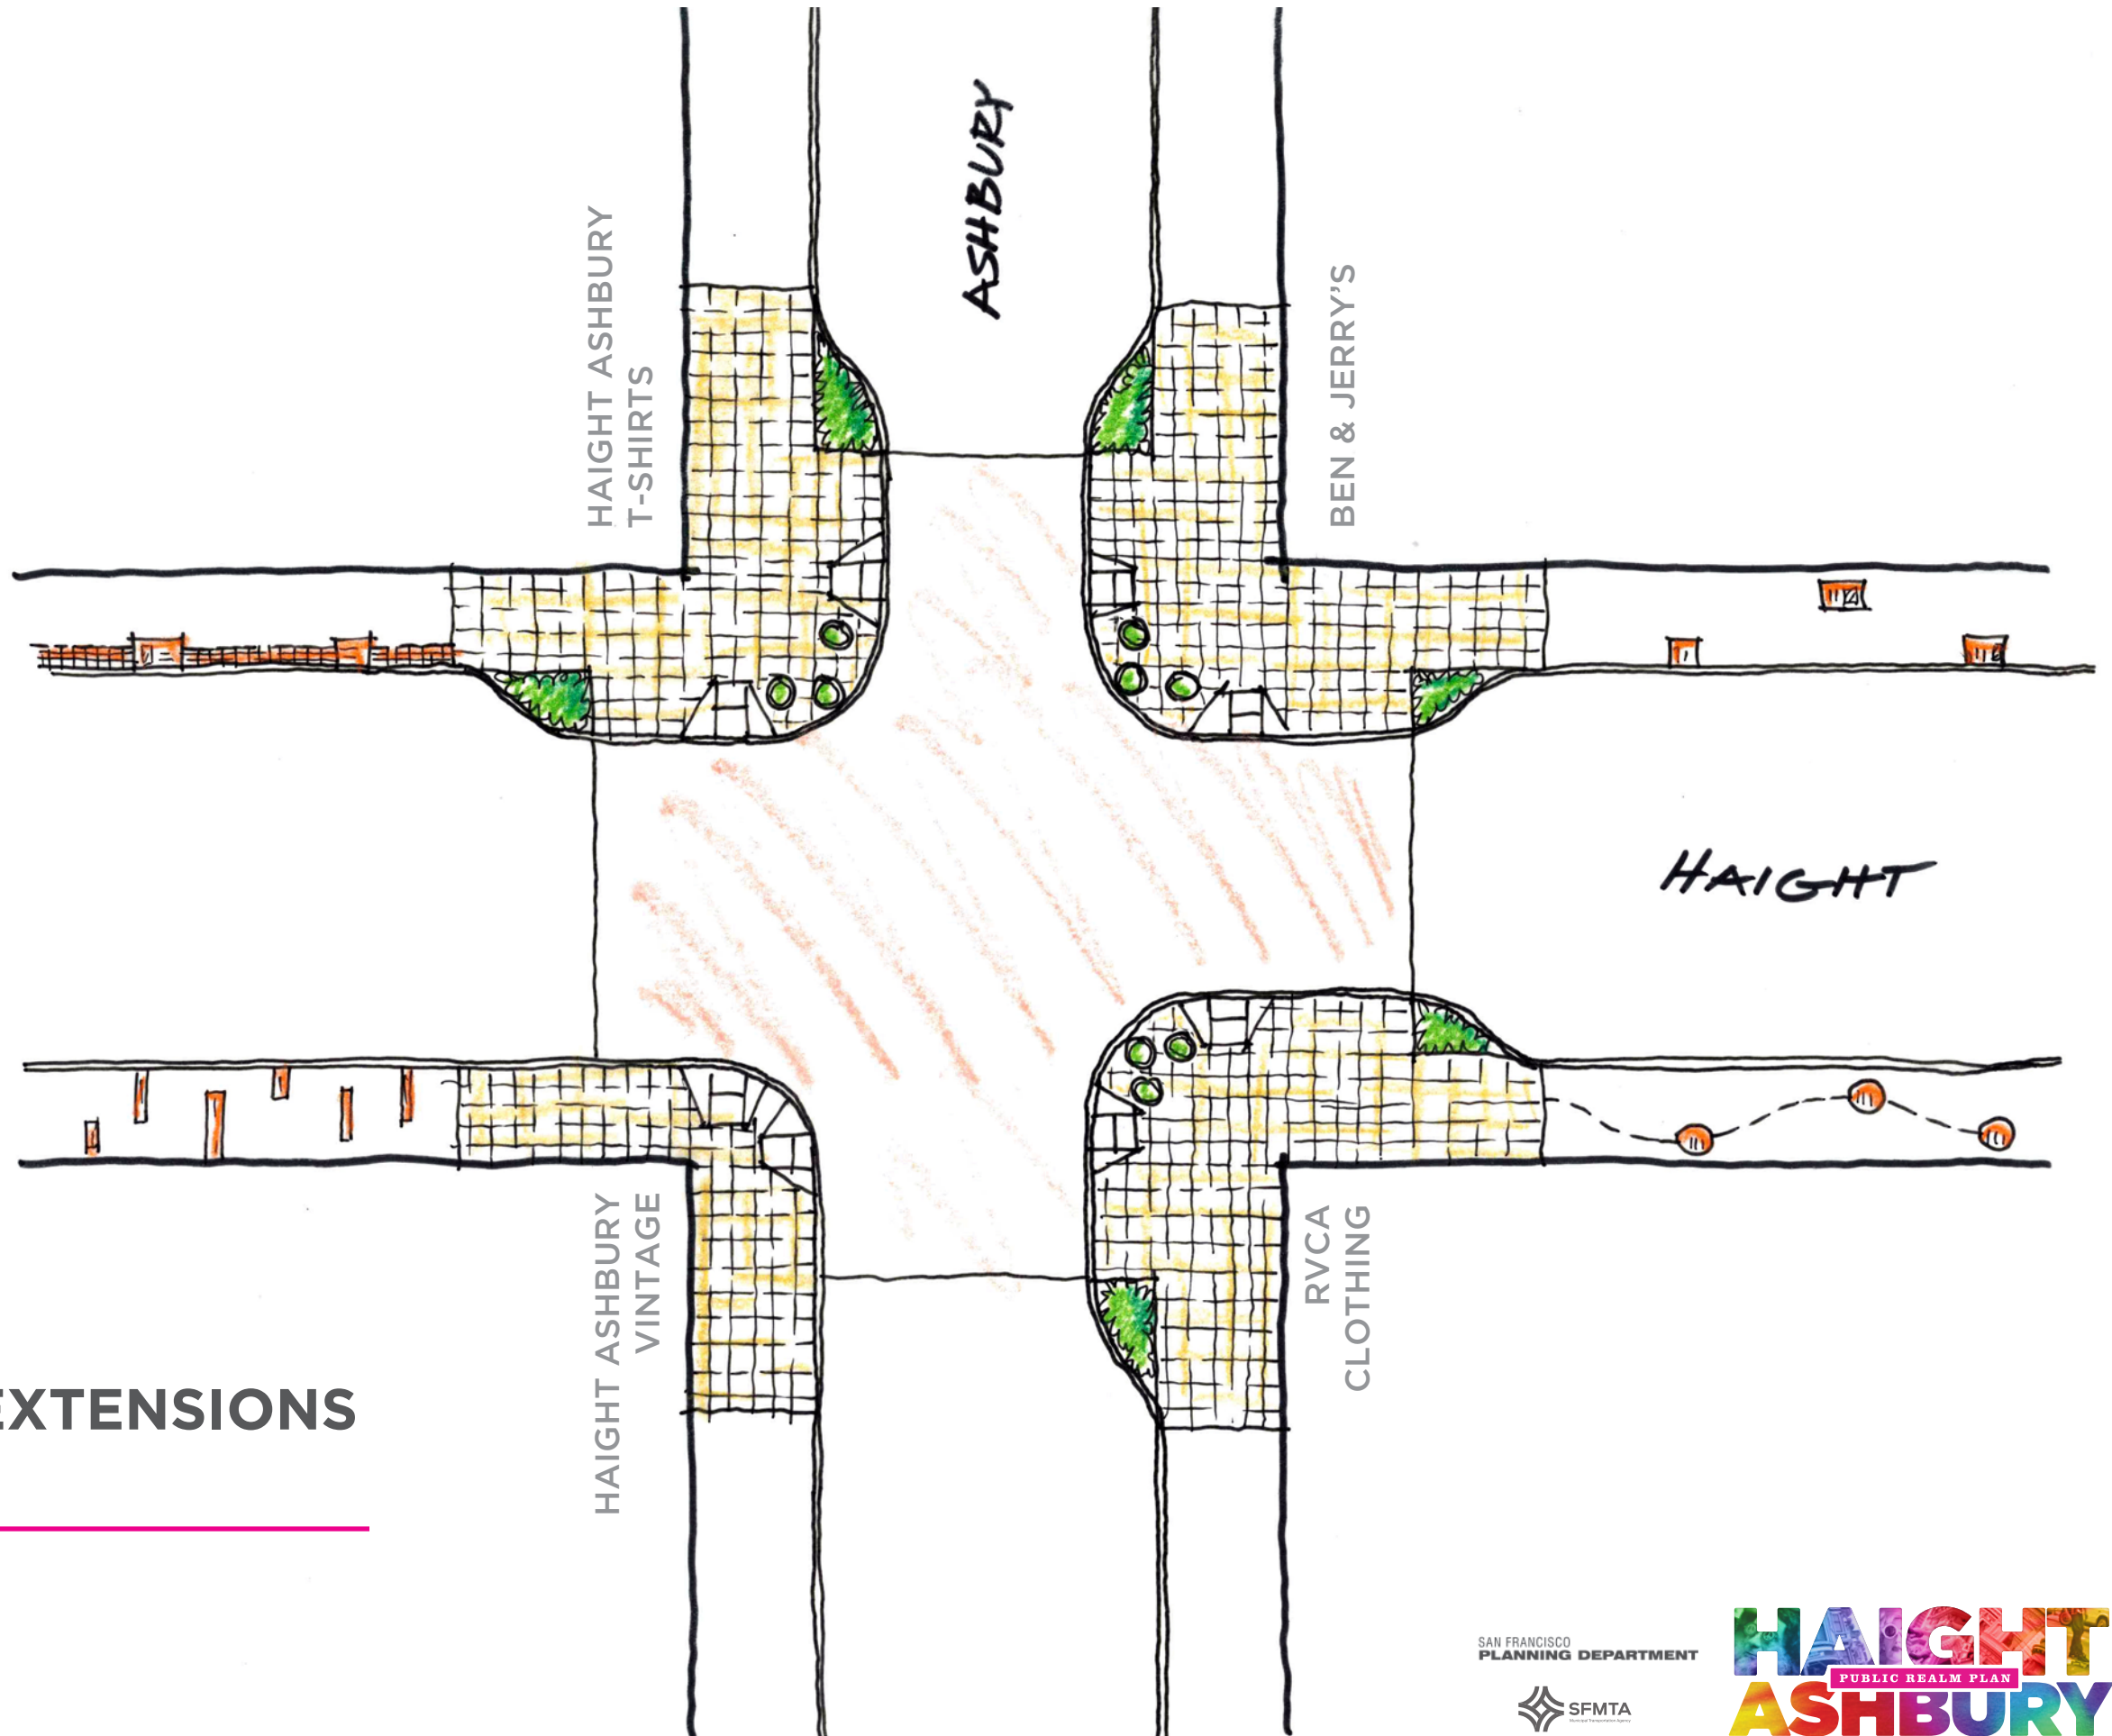

CORNER SIDEWALK EXTENSIONS HAIGHT @ ASHBURY

GREENING

SAN FRANCISCO
PLANNING DEPARTMENT

CORNER SIDEWALK EXTENSIONS
HAIGHT @ ASHBURY

HISTORY

**CORNER SIDEWALK EXTENSIONS
HAIGHT @ ASHBURY**

ART

HAIGHT

**SIDEWALK EXTENSIONS
TRANSIT STOPS (STANYAN & MASONIC)**

GREEN

SAN FRANCISCO
PLANNING DEPARTMENT

HAIGHT

SIDEWALK EXTENSIONS
TRANSIT STOPS (STANYAN & MASONIC)

HISTORY

SAN FRANCISCO
PLANNING DEPARTMENT

HAIGHT

SIDEWALK EXTENSIONS
TRANSIT STOPS (STANYAN & MASONIC)

UNIQUE PAVING