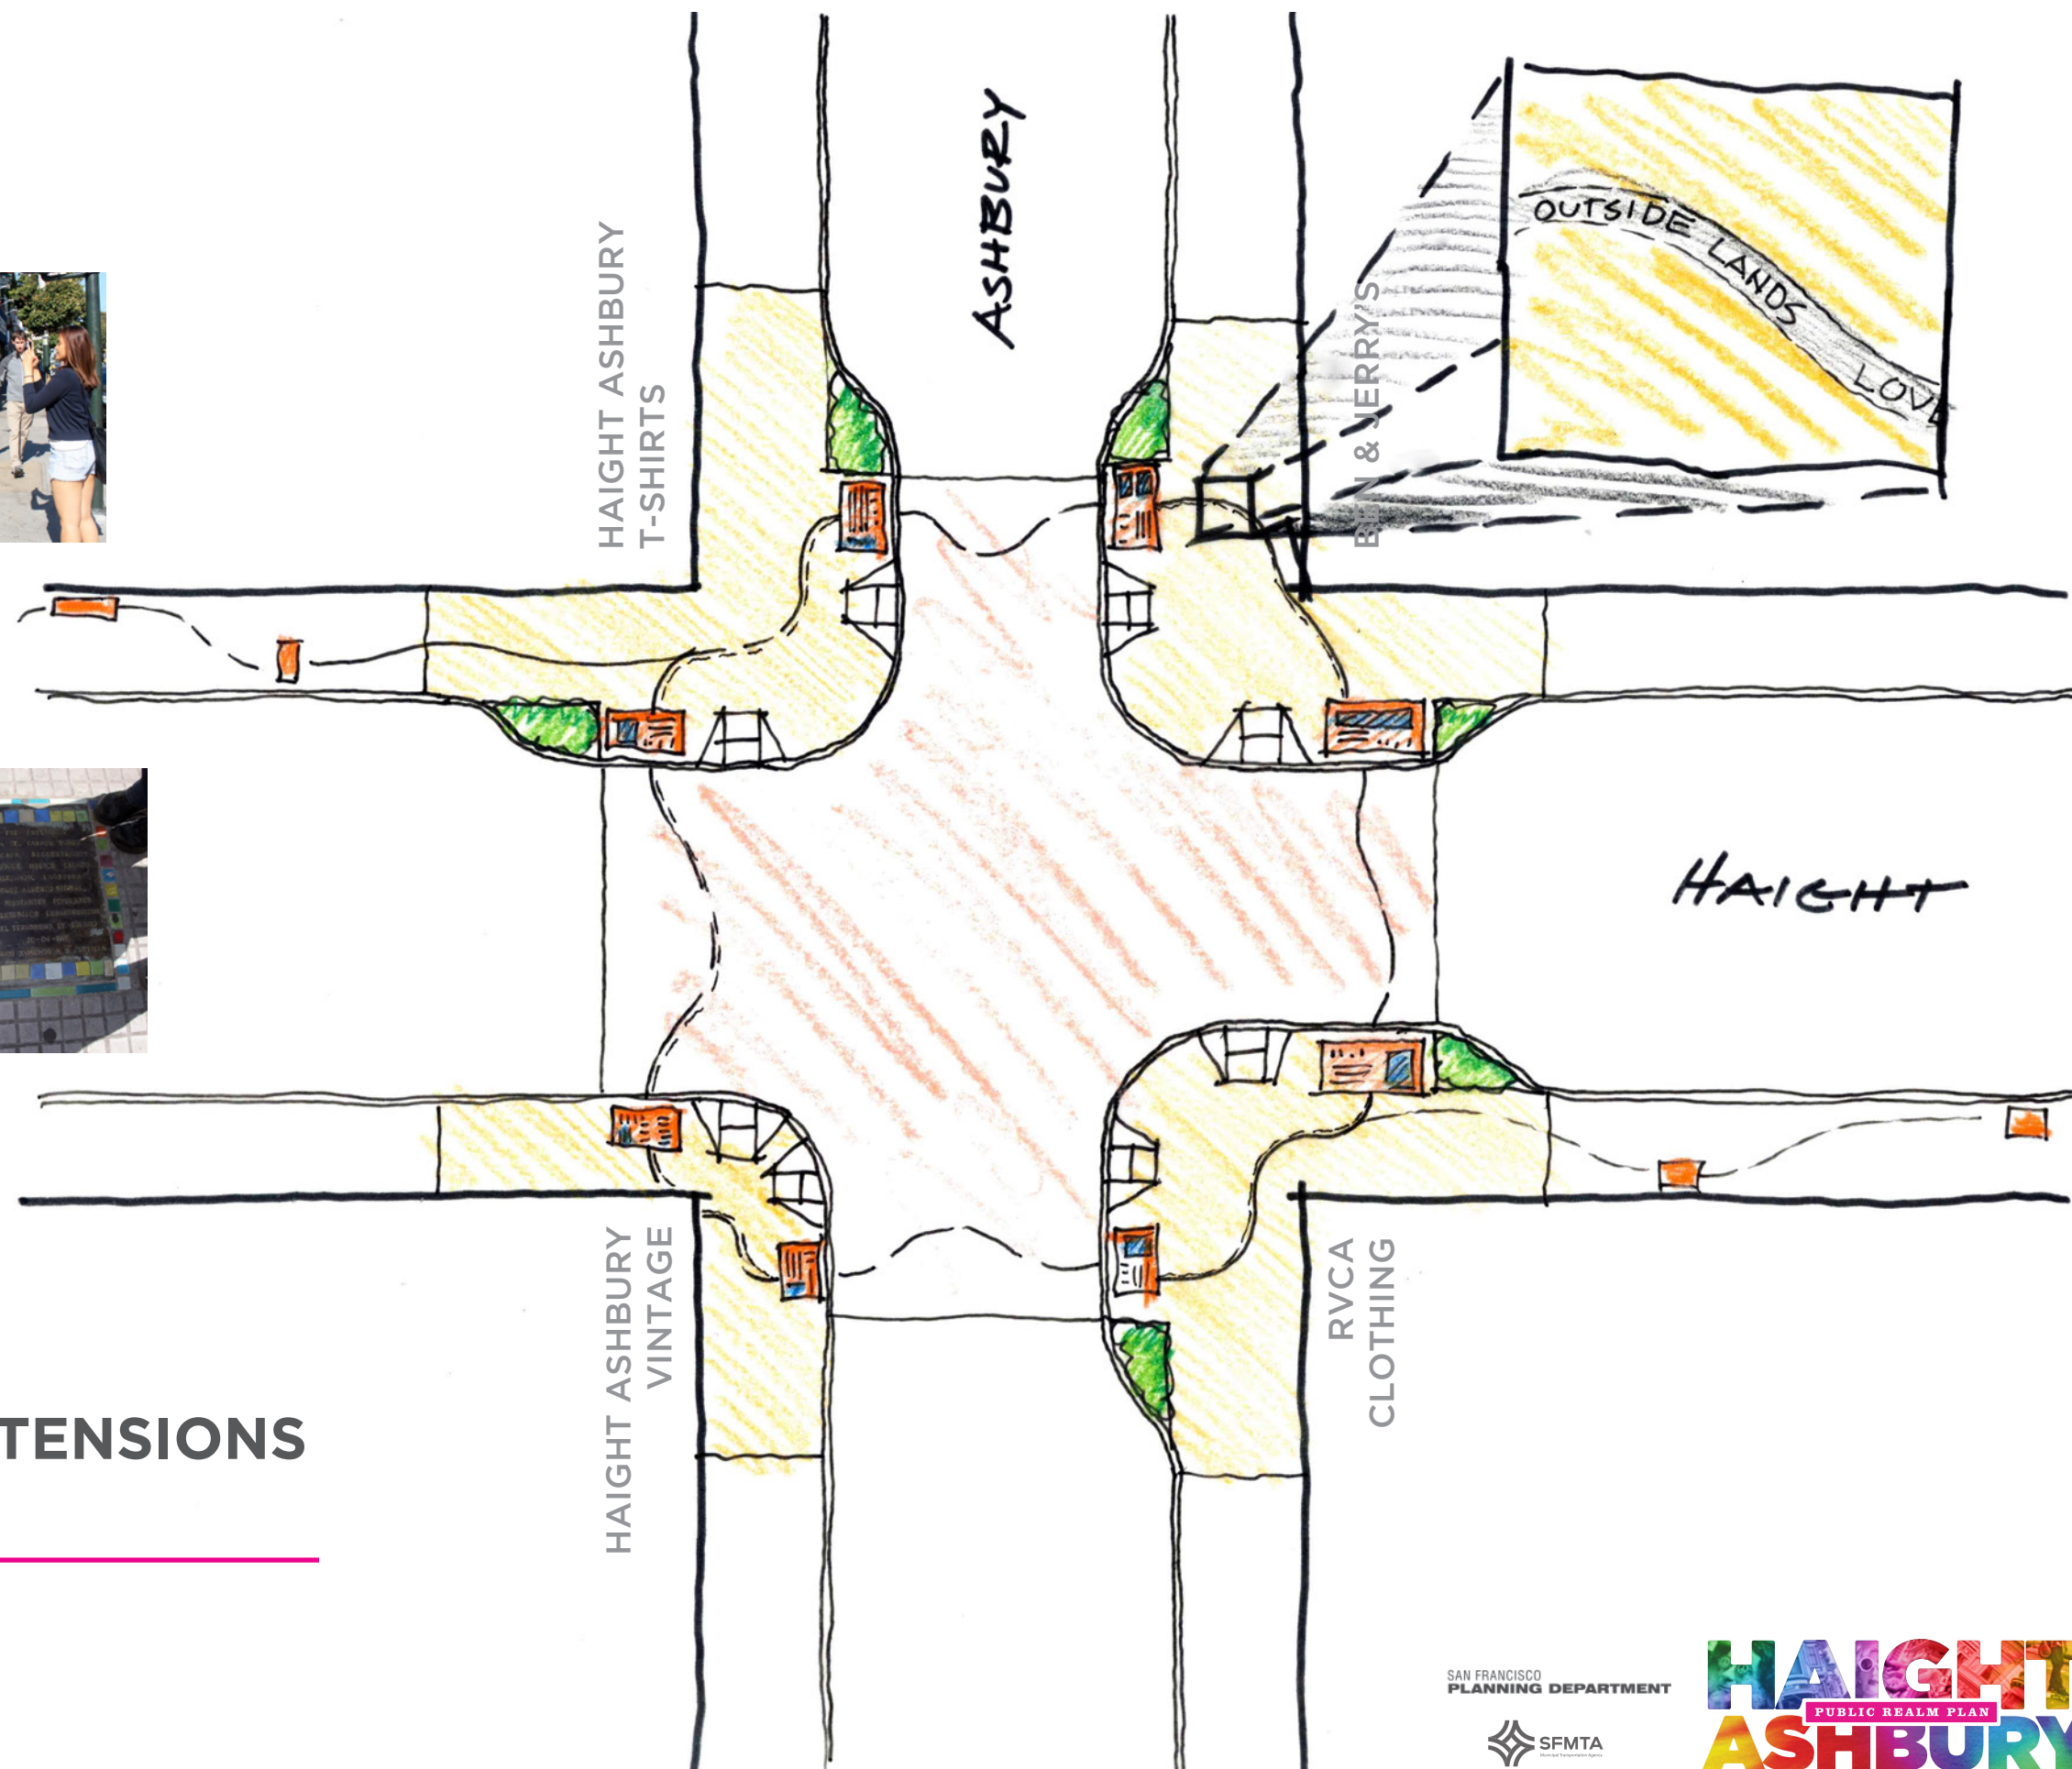

CORNER SIDEWALK EXTENSIONS HAIGHT @ ASHBURY

GREENING

SAN FRANCISCO
PLANNING DEPARTMENT

CORNER SIDEWALK EXTENSIONS
HAIGHT @ ASHBURY

HISTORY

**CORNER SIDEWALK EXTENSIONS
HAIGHT @ ASHBURY**

ART

HAIGHT

**SIDEWALK EXTENSIONS
TRANSIT STOPS (STANYAN & MASONIC)**

GREEN

SAN FRANCISCO
PLANNING DEPARTMENT

HAIGHT

SIDEWALK EXTENSIONS
TRANSIT STOPS (STANYAN & MASONIC)

HISTORY

SAN FRANCISCO
PLANNING DEPARTMENT

HAIGHT

SIDEWALK EXTENSIONS
TRANSIT STOPS (STANYAN & MASONIC)

UNIQUE PAVING