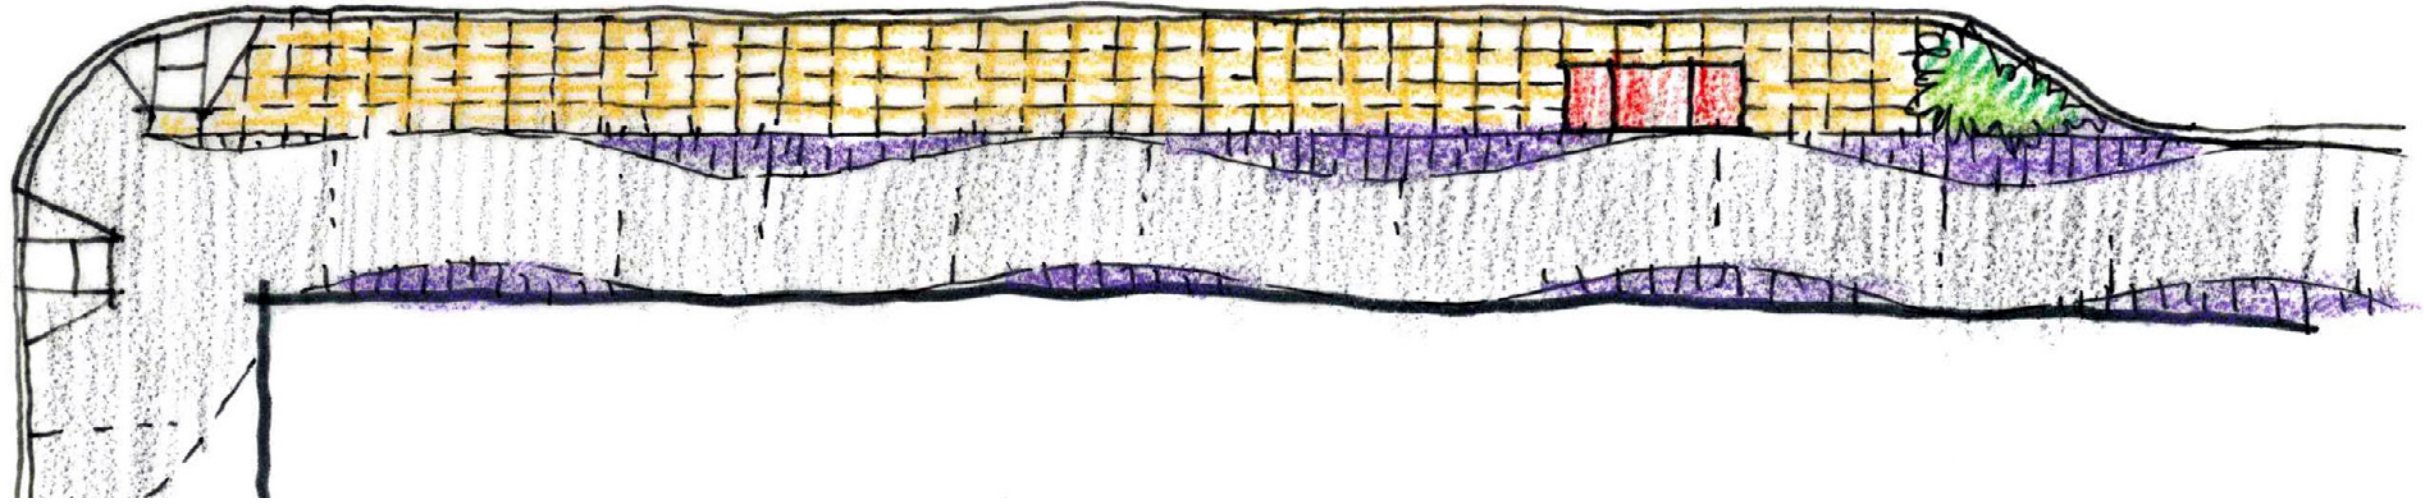

CORNER SIDEWALK EXTENSIONS HAIGHT @ ASHBURY

GREENING

SAN FRANCISCO
PLANNING DEPARTMENT

CORNER SIDEWALK EXTENSIONS
HAIGHT @ ASHBURY

HISTORY

**CORNER SIDEWALK EXTENSIONS
HAIGHT @ ASHBURY**

ART

HAIGHT

**SIDEWALK EXTENSIONS
TRANSIT STOPS (STANYAN & MASONIC)**

GREEN

SAN FRANCISCO
PLANNING DEPARTMENT

HAIGHT

SIDEWALK EXTENSIONS
TRANSIT STOPS (STANYAN & MASONIC)

HISTORY

SAN FRANCISCO
PLANNING DEPARTMENT

HAIGHT

SIDEWALK EXTENSIONS
TRANSIT STOPS (STANYAN & MASONIC)

UNIQUE PAVING