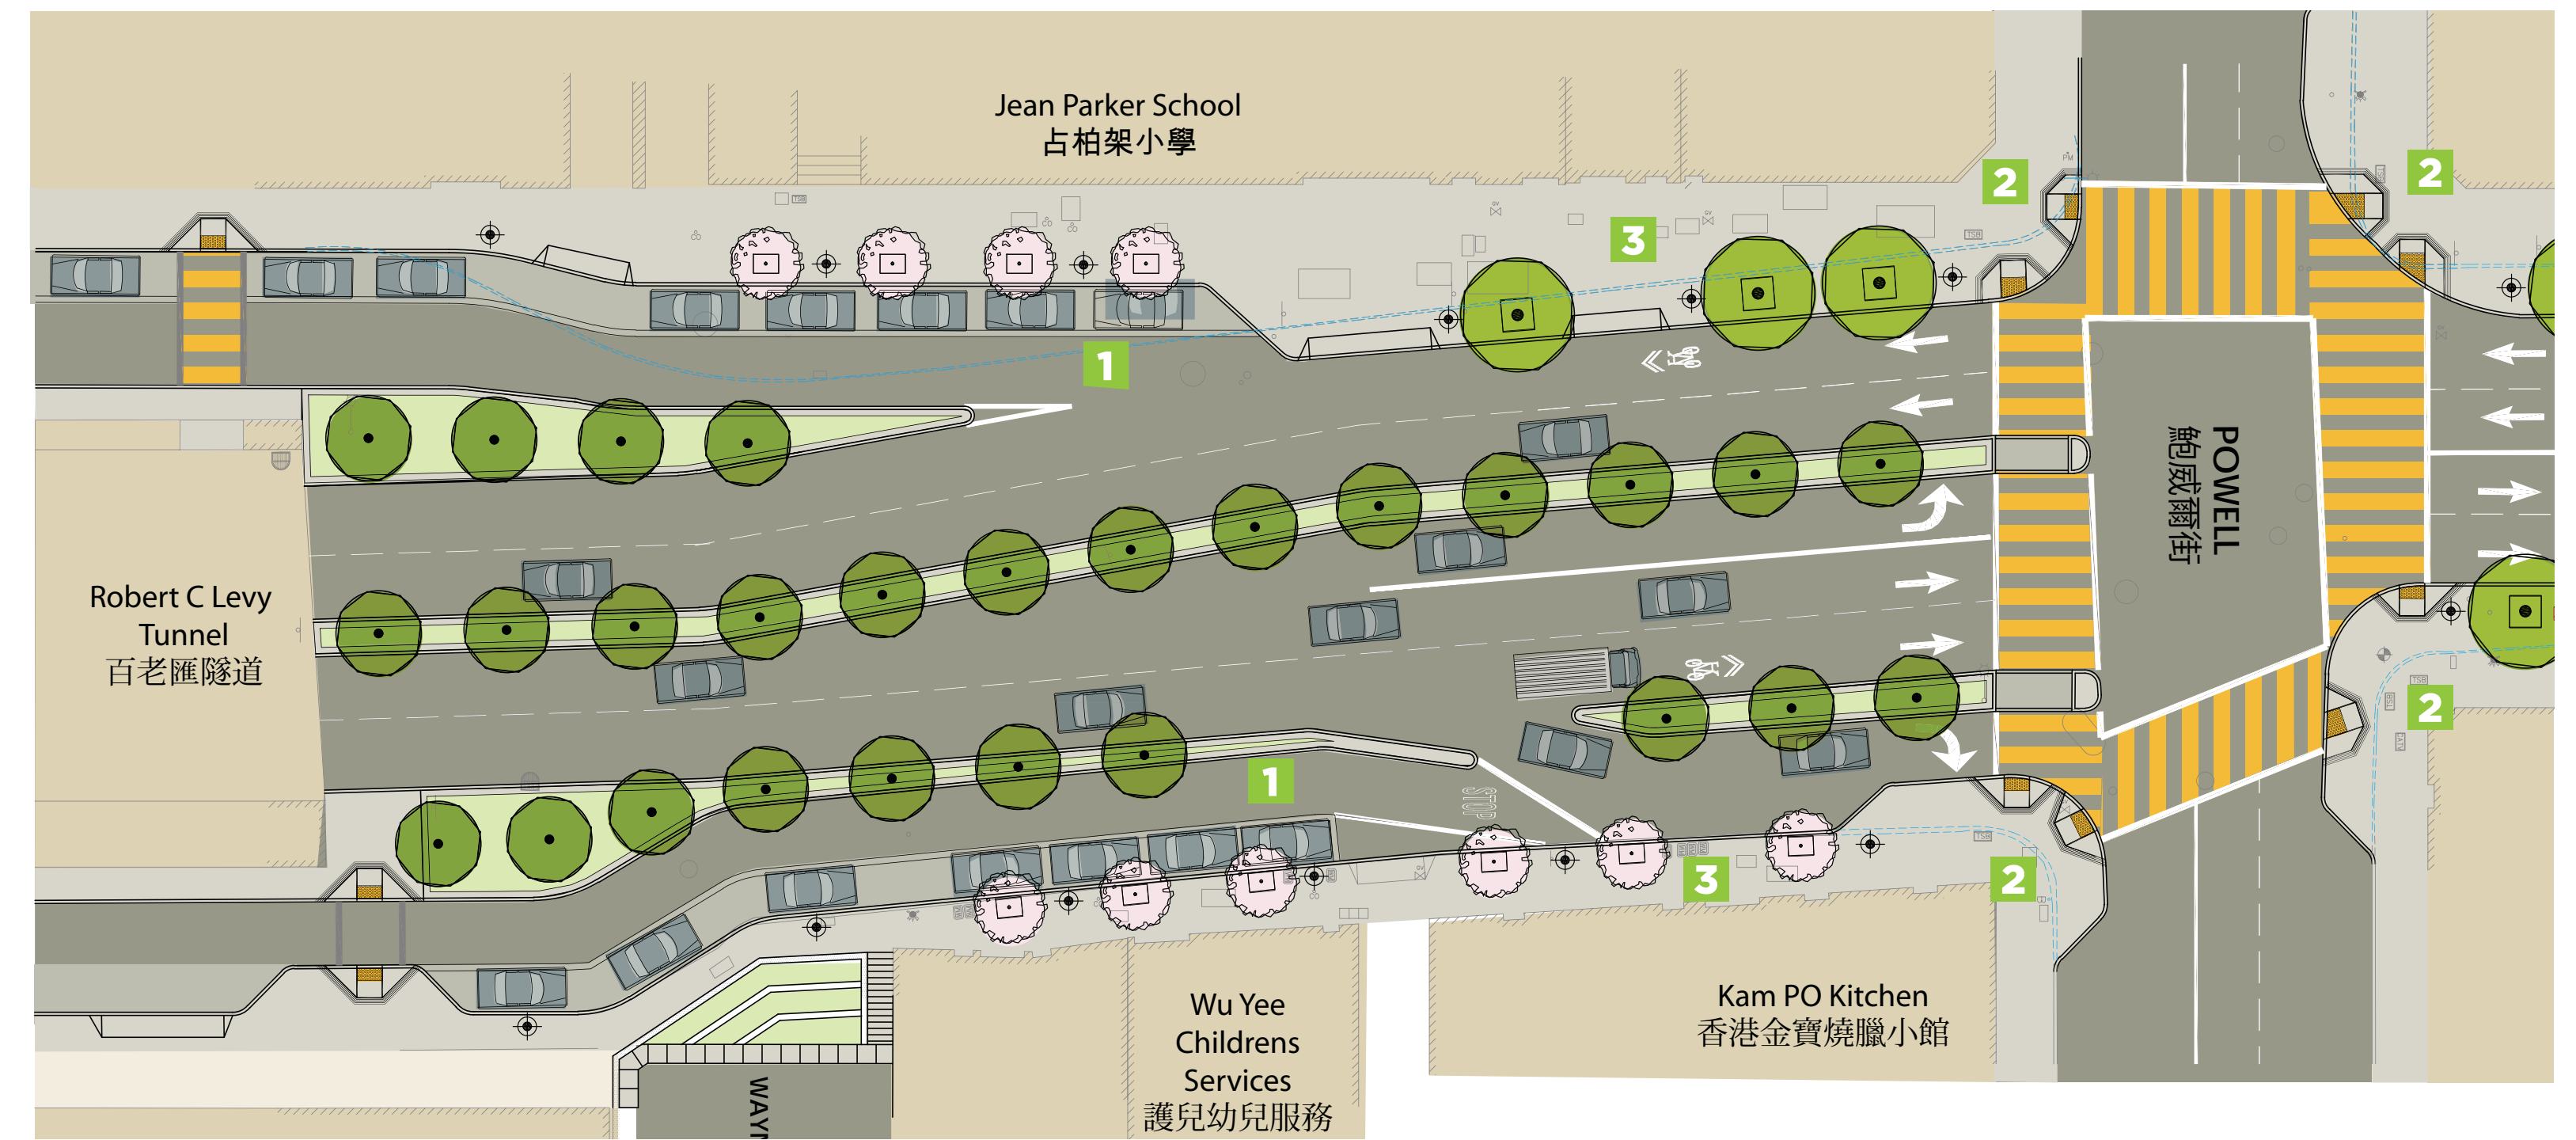

# ENVISION A NEW BROADWAY: Broadway & Powell 百老匯街新貌:跑華街地段

“Every day, thousands of cars speed into the tunnel in front of Jean Parker. Parents are concerned for the safety of their children when there are so many fast moving cars.”

- Alison Collins, Parent at Jean Parker Elementary School

占柏架小學家長說：『每天有千多輛汽車在占柏架小學前的隧道高速行駛，令家長非常擔心子女的安全。』

MAP KEY/PRECEDENT PHOTOS: 設計樣本參考

**1**  
LOCAL ACCESS LANE & MEDIAN  
增設區內行車線及安全島

**2**  
CORNER BULB-OUTS  
加闊十字路口行人道

**3**  
LIGHTING AND LANDSCAPING  
照明及綠化行人道

PLAN VIEW 設計概念平面草圖