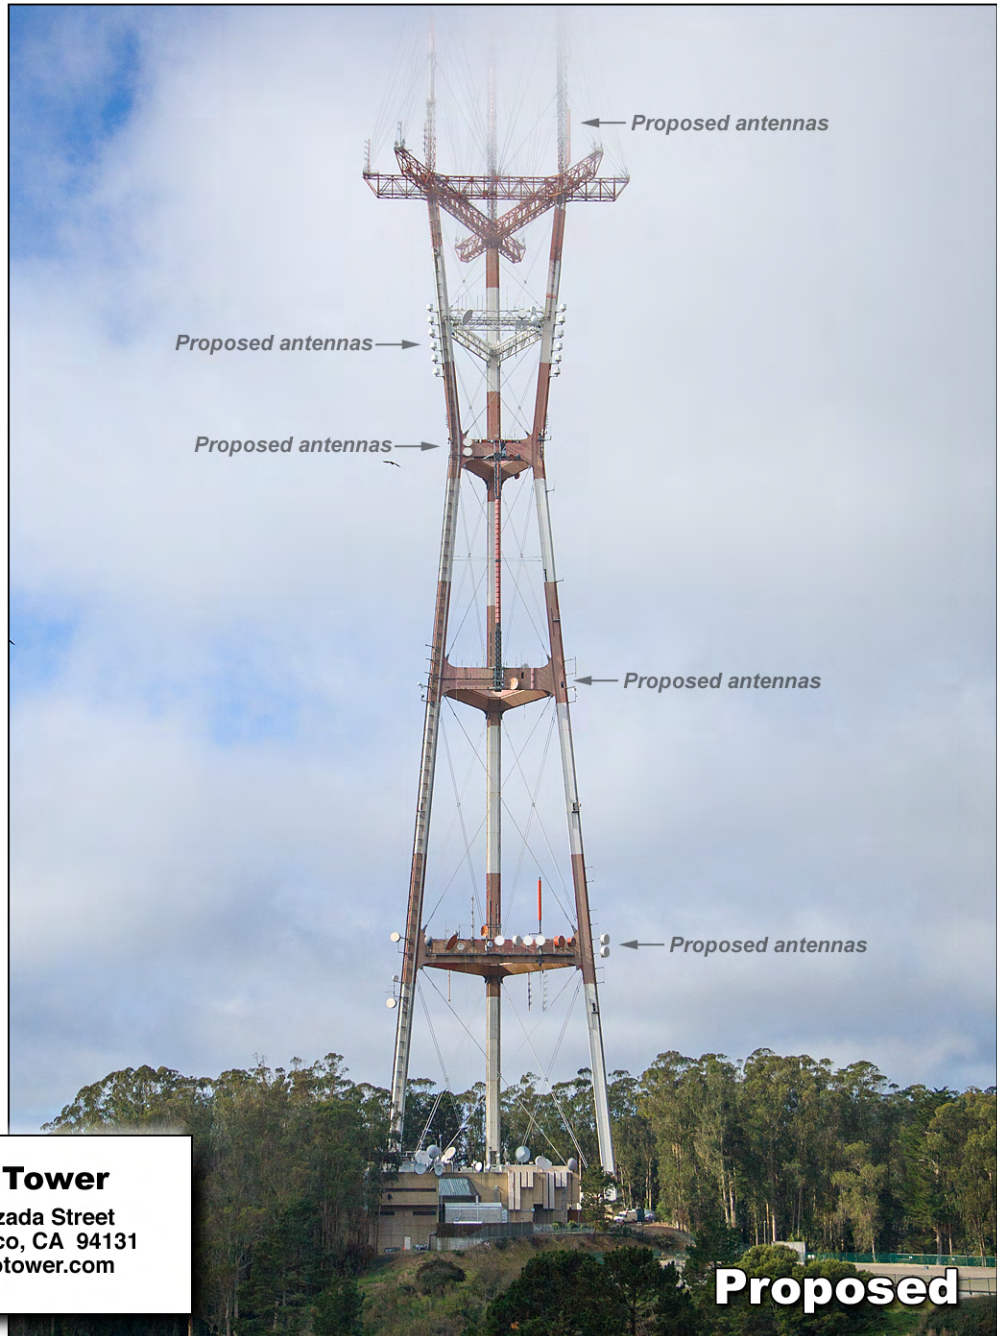

Photosimulation of view looking west from Twin Peaks.

Existing

Proposed

Sutro Tower
1 La Avanzada Street
San Francisco, CA 94131
www.sutrotower.com