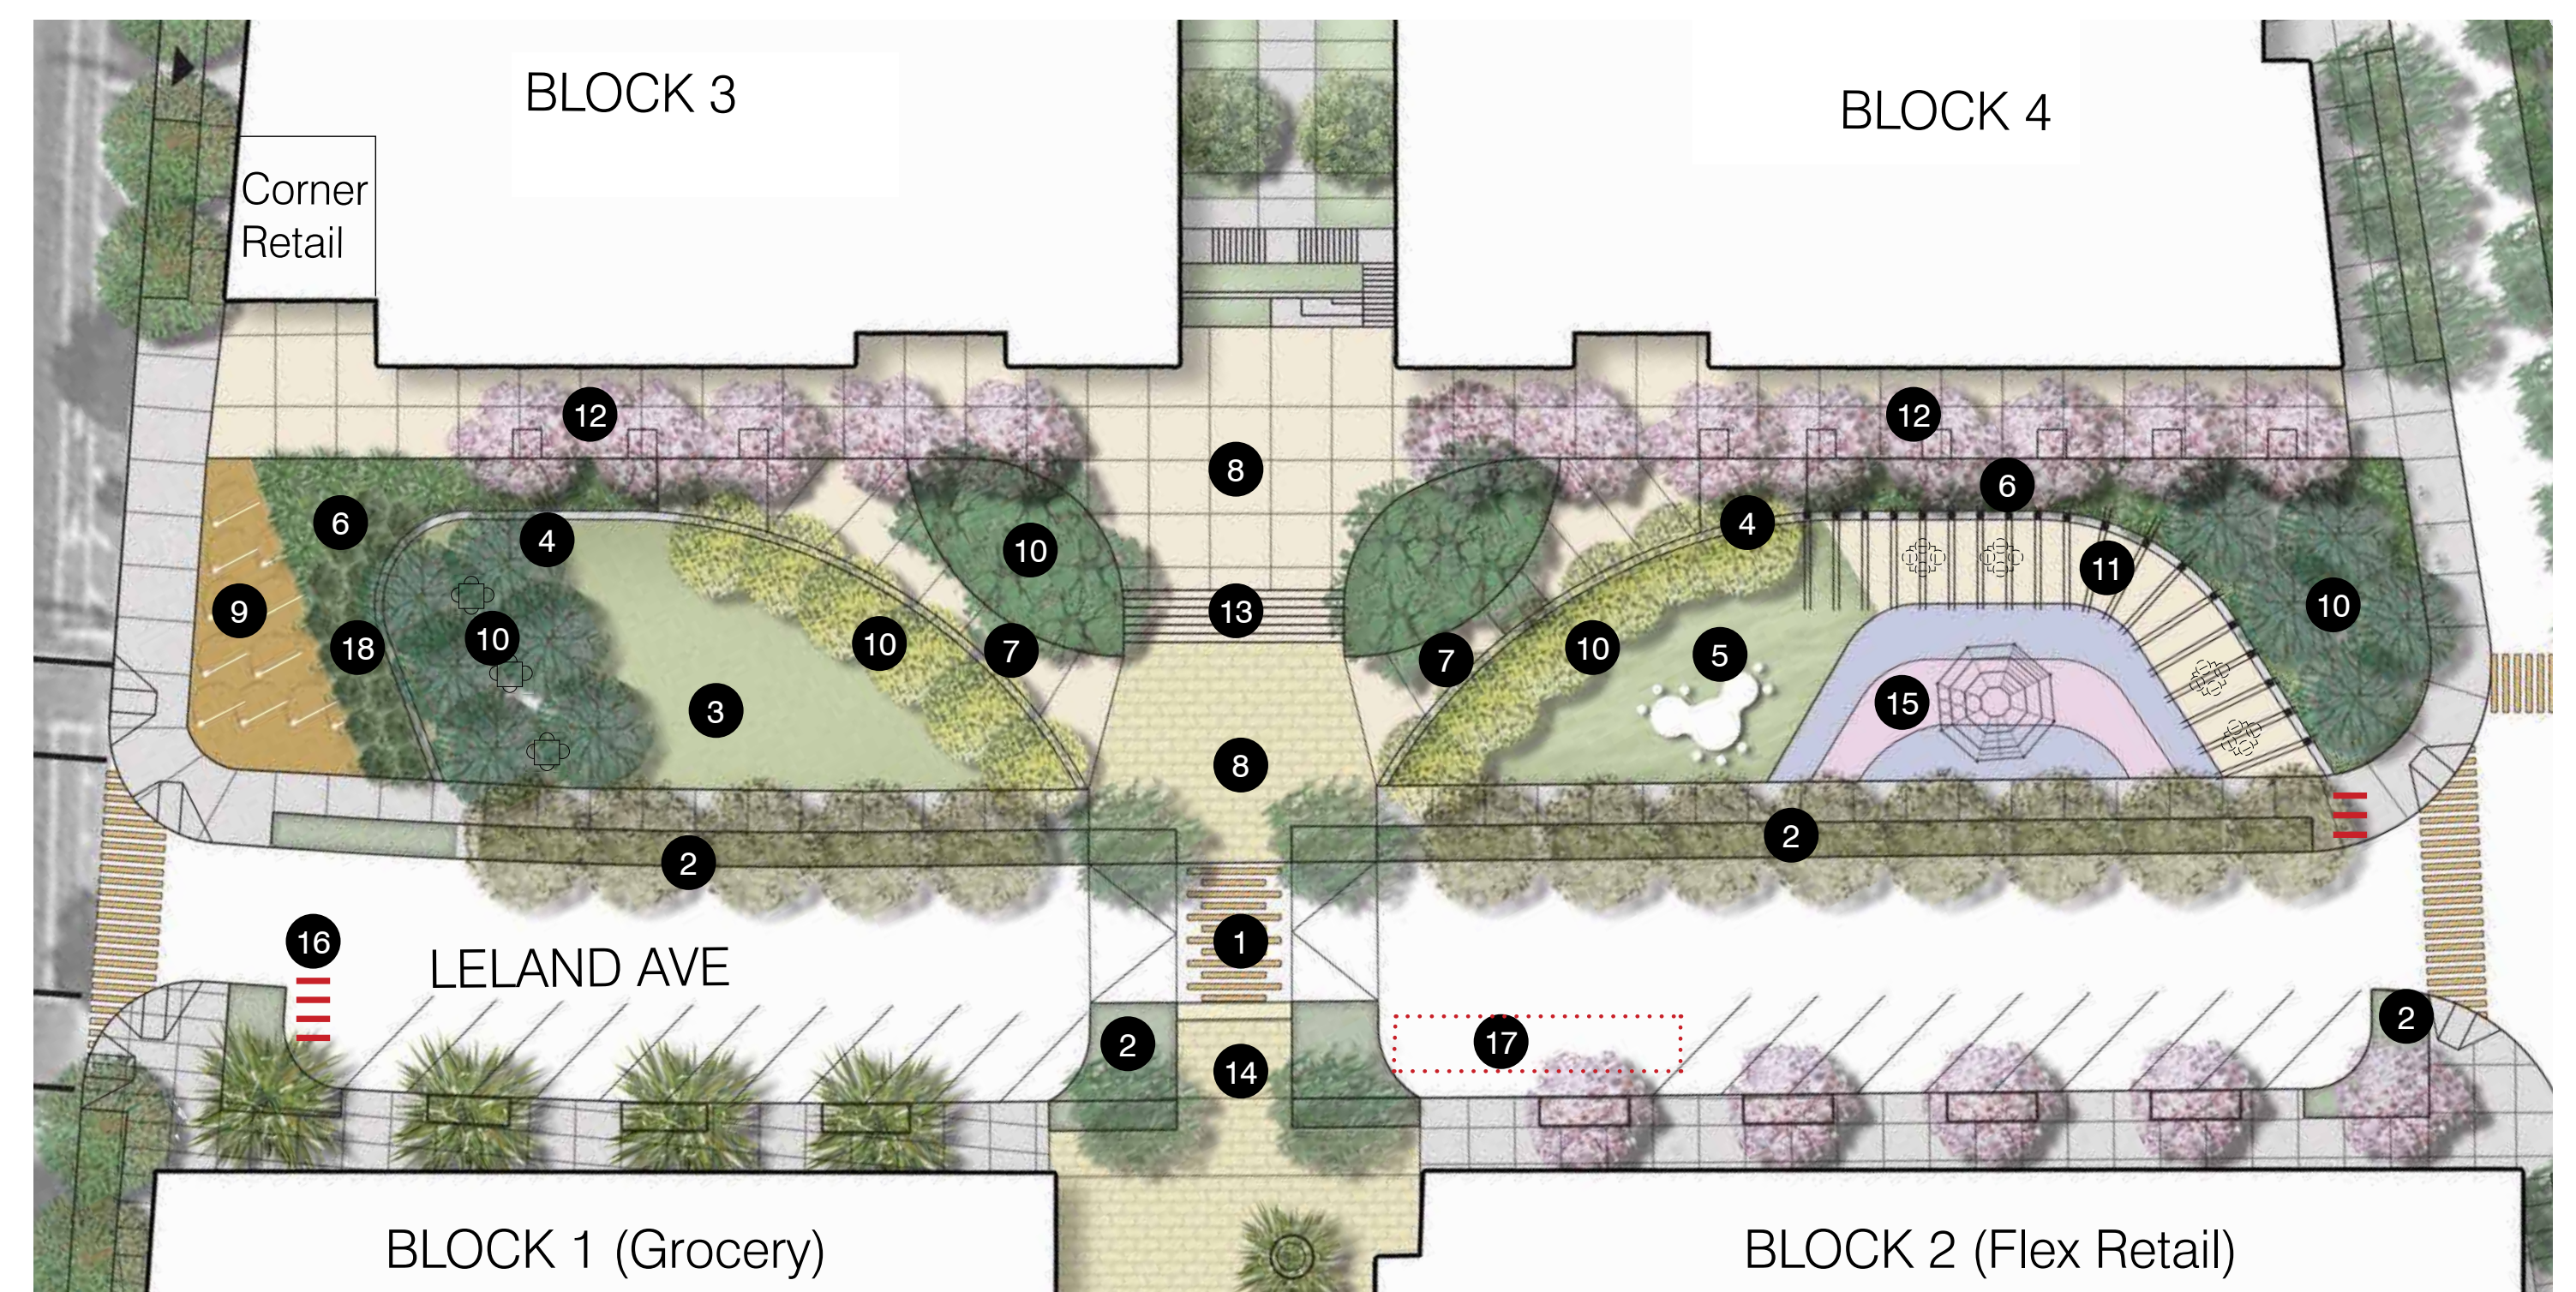

## OPEN SPACE

### OPEN SPACE AND STREETScape MASTER PLAN

### VISITACION PARK

- LEGEND
- 1 path
  - 2 raised intersection
  - 3 street planting
  - 4 multiuse lawn
  - 5 rain garden
  - 6 playground (tot lot)
  - 7 picnic area
  - 8 the grove with DG or similar paving
  - 9 bridges
  - 10 seat wall
  - 11 art wall
  - 12 park planting
  - on structure

### LELAND GREENWAY CROSS SECTION

- 1 raised crosswalk/ loading
- 2 street planting
- 3 multiuse lawn
- 4 seating/play wall
- 5 exploratory play area
- 6 flower gardens
- 7 sloped walk
- 8 plaza/meeting space
- 9 wind sculpture
- 10 windbreak grove
- 11 trellis/covered picnic & seating
- 12 residential porch
- 13 terraced steps
- 14 bulbout for pedestrian crossing
- 15 playground /exploratory play area
- 16 bike parking
- 17 loading
- 18 windbreak shrubs
- italian stone pine
- mexican washingtonia palm
- brisbane box
- monterey cypress
- japanese cherry
- catalina ironwood
- river birch
- red maple