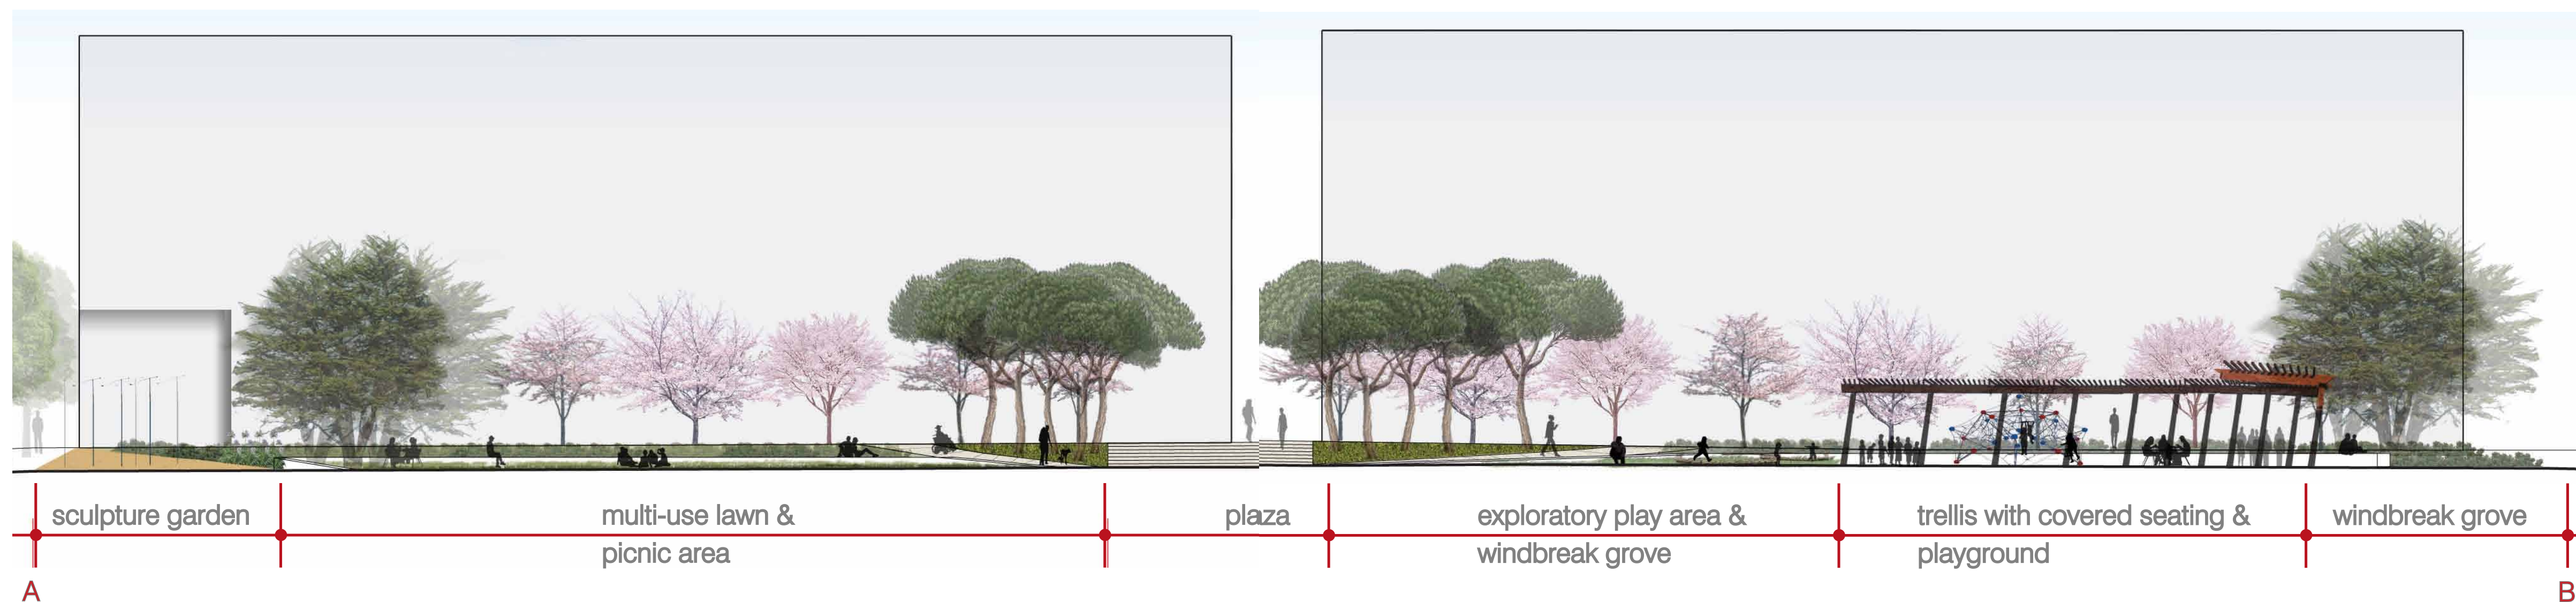

### OPEN SPACE AND STREETScape MASTER PLAN

### VISITACION PARK

- LEGEND
- 1 path
  - 2 raised intersection
  - 3 street planting
  - 4 multiuse lawn
  - 5 rain garden
  - 6 playground (tot lot)
  - 7 picnic area
  - 8 the grove with DG or similar paving
  - 9 bridges
  - 10 seat wall
  - 11 art wall
  - 12 park planting
  - on structure

### LELAND GREENWAY CROSS SECTION

- 1 raised crosswalk/ loading
- 2 street planting
- 3 multiuse lawn
- 4 seating/play wall
- 5 exploratory play area
- 6 flower gardens
- 7 sloped walk
- 8 plaza/meeting space
- 9 wind sculpture
- 10 windbreak grove
- 11 trellis/covered picnic & seating
- 12 residential porch
- 13 terraced steps
- 14 bulbout for pedestrian crossing
- 15 playground /exploratory play area
- 16 bike parking
- 17 loading
- 18 windbreak shrubs
- italian stone pine
- mexican washingtonia palm
- brisbane box
- monterey cypress
- japanese cherry
- catalina ironwood
- river birch
- red maple