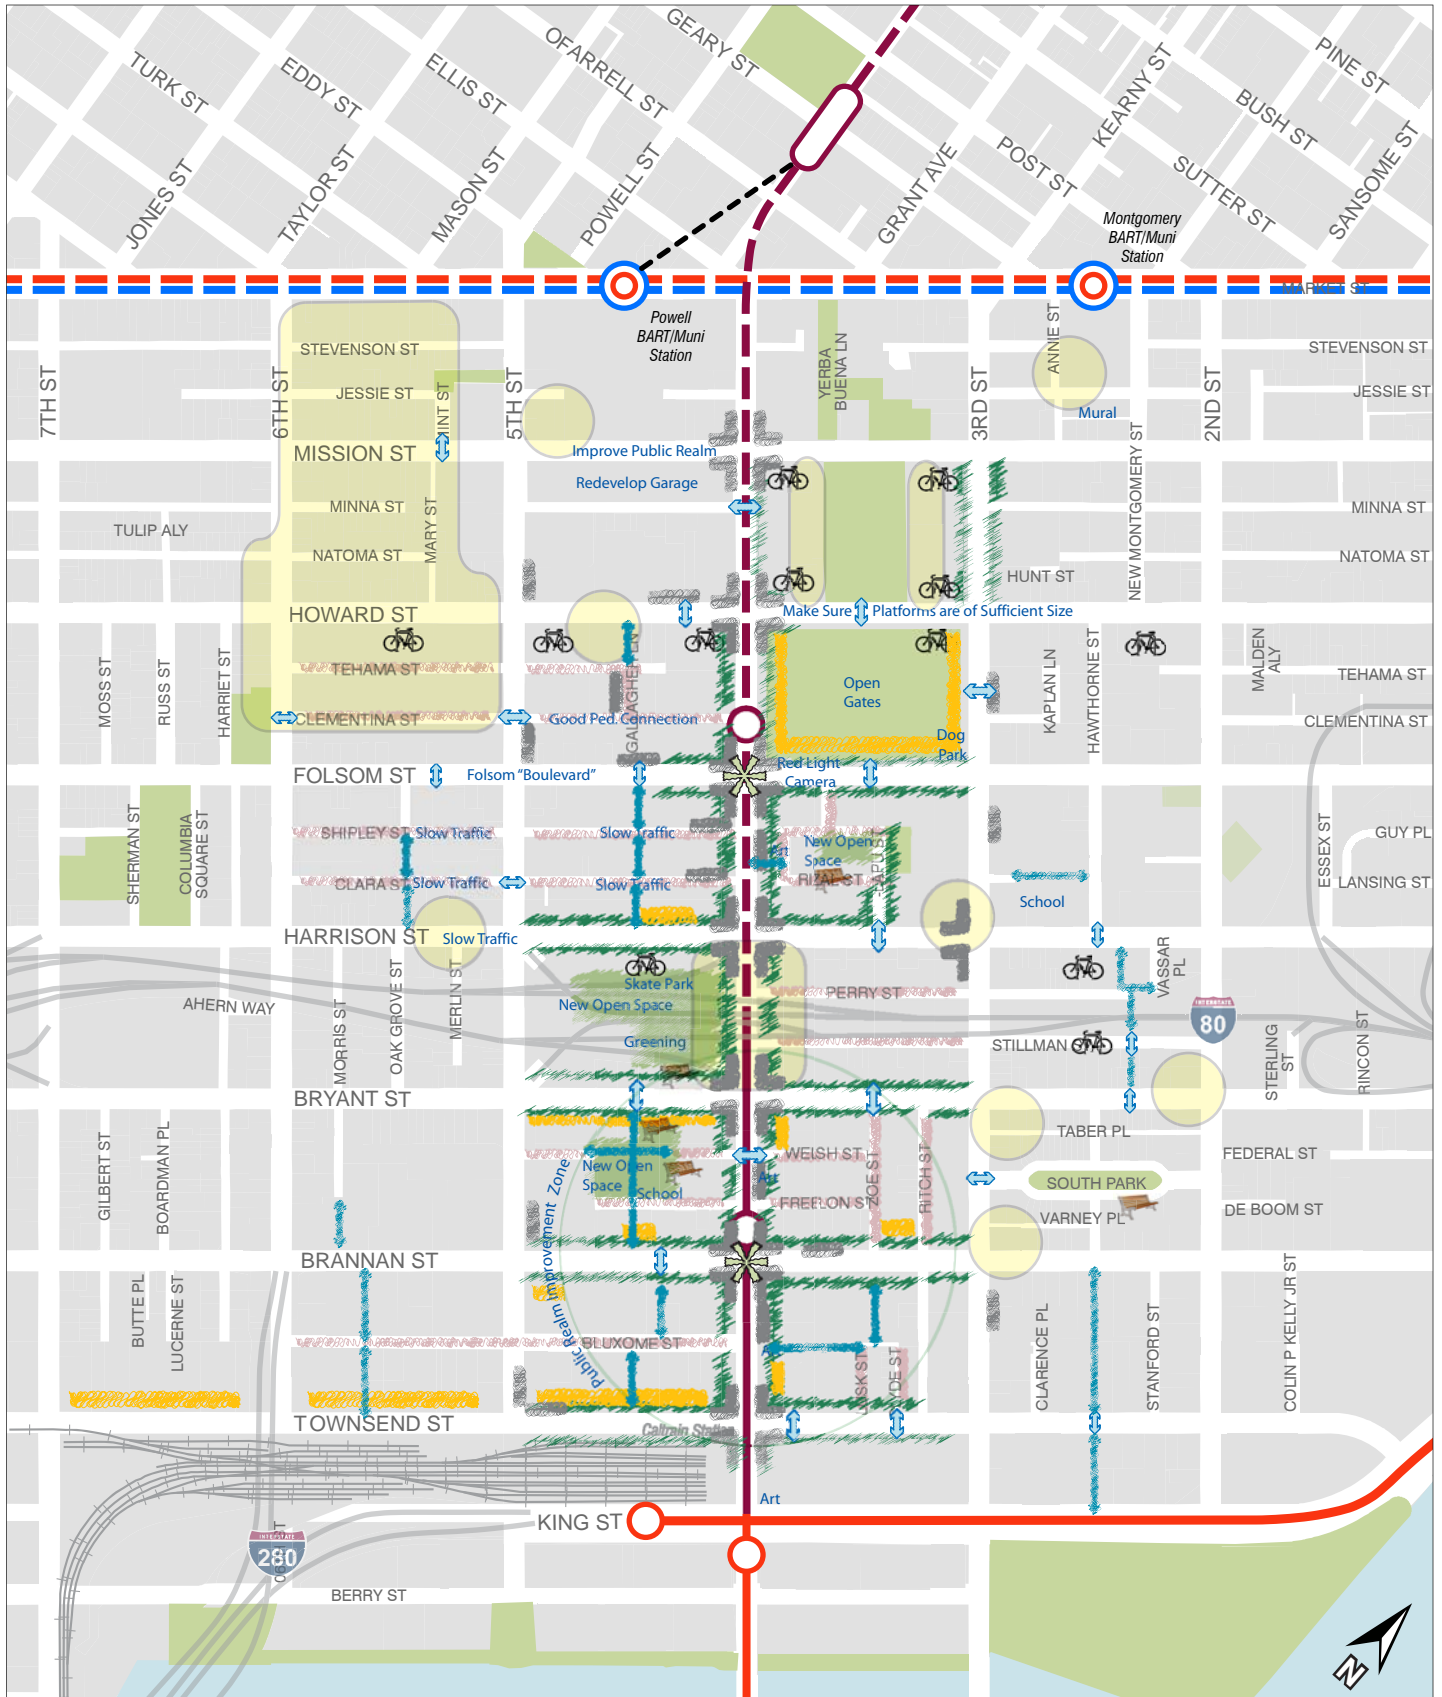

Public Realm "Game" Results: Synthesis Diagram

- | | | | | | | | | | |
|--|------------------------------|--|--------------------|--|------------------------|--|---------------------|--|-----------------|
| | Caltrain | | BART | | Muni | | Central Subway | | 1,000 Feet |
| | Mid-Block Connection | | Seating Needed | | Mini-Plaza | | New Open Space Area | | Lighting Needed |
| | Street Tree Planting Area | | Mid-Block Crossing | | Bike Parking/Amenities | | | | |
| | Activate Ground Floor | | | | | | | | |
| | Alley Improvement | | | | | | | | |
| | Sidewalk Extensions/Widening | | | | | | | | |
- Solid lines represent surface rail, dashed lines represent subway.*